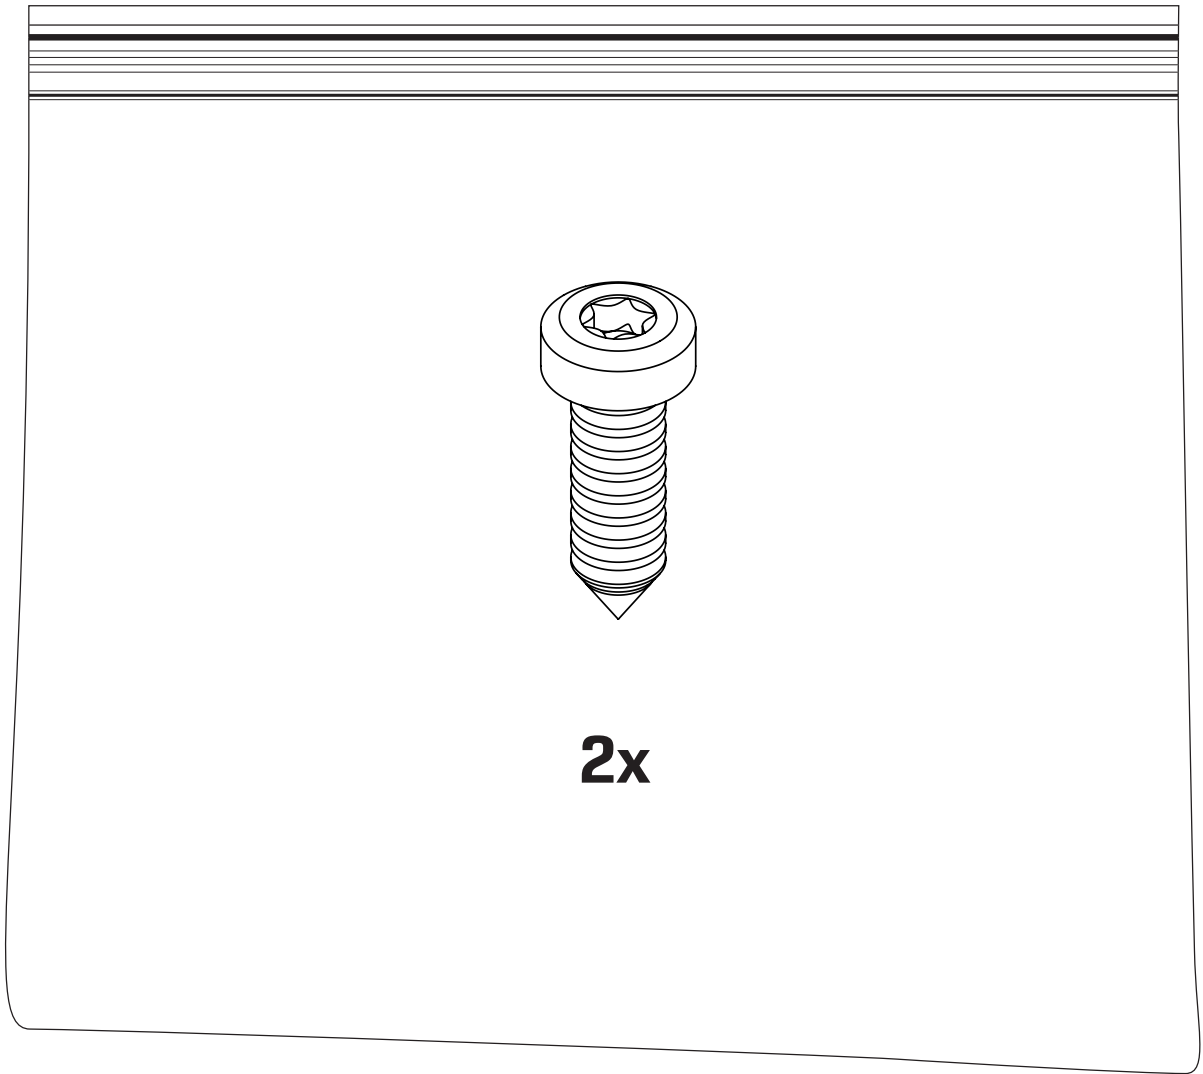

MOUNTING / MONTAGE

TecLines TUS010

CONTENT

USE

1

FASTEN THE PEN TRAY TO THE TABLE TOP

2

ROTATE THE TRAY TO OPEN IT