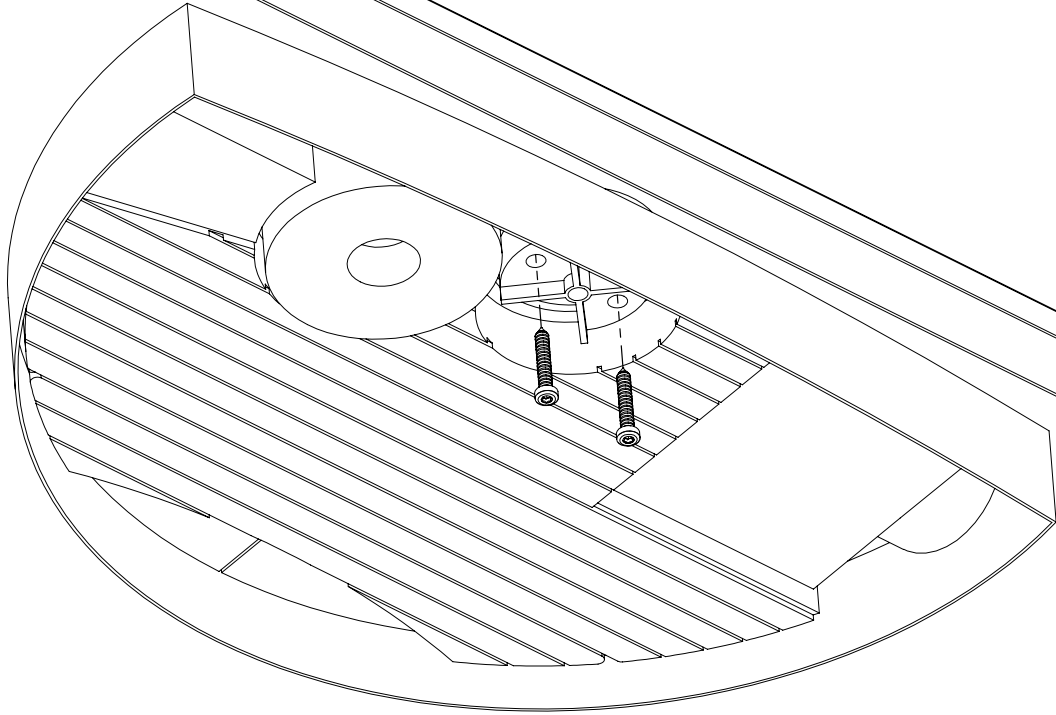

MOUNTING / MONTAGE

TecLines TUS010

CONTENT

USE

1

FASTEN THE PEN TRAY TO THE TABLE TOP

2

ROTATE THE TRAY TO OPEN IT