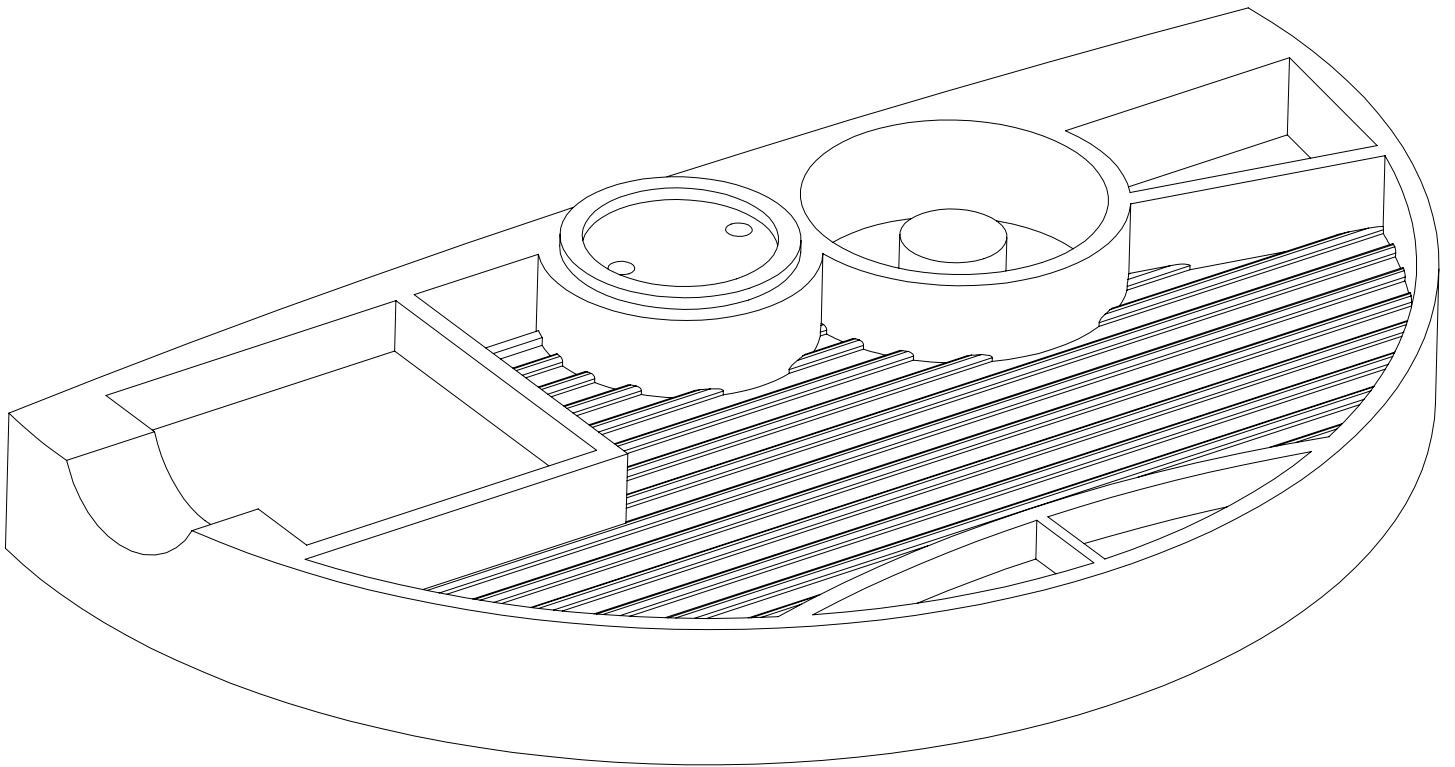

MOUNTING / MONTAGE

TecLines TUS010

CONTENT

USE

1

FASTEN THE PEN TRAY TO THE TABLE TOP

2

ROTATE THE TRAY TO OPEN IT