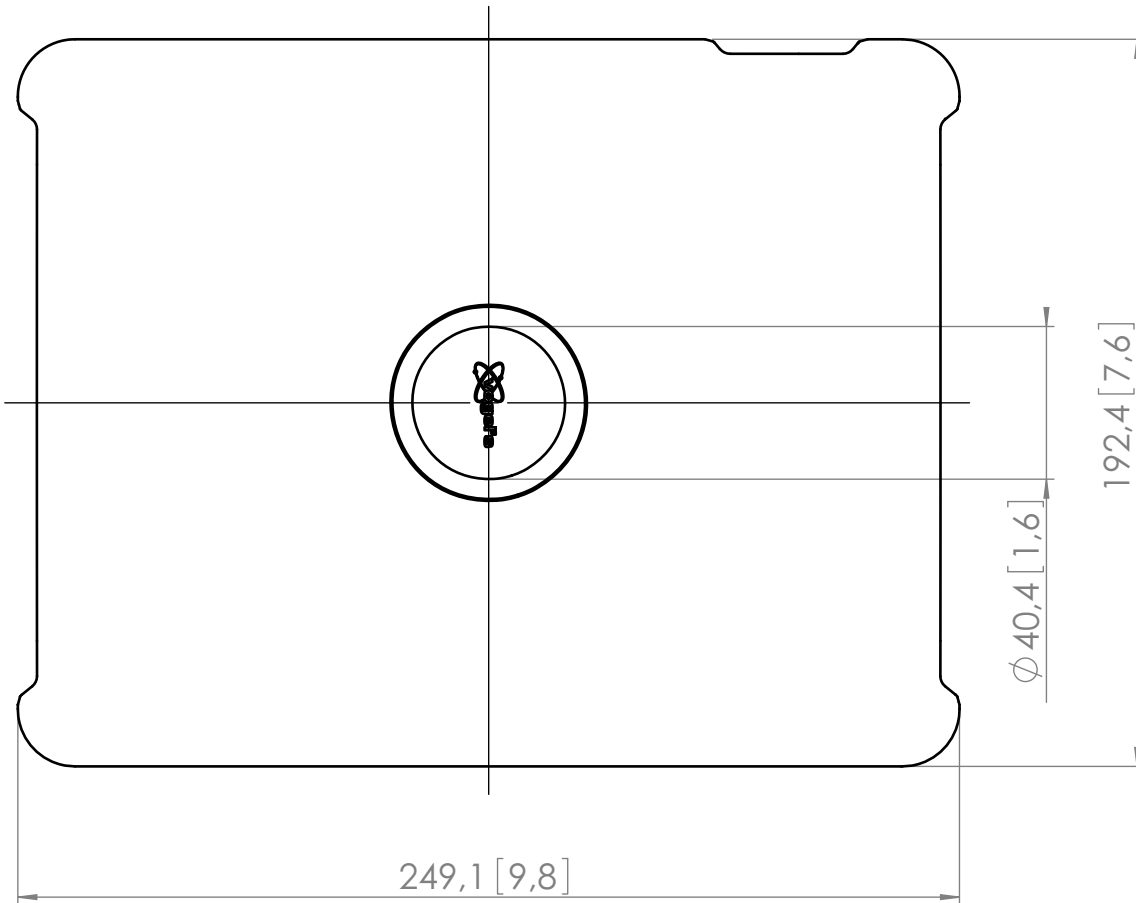

Product data sheet

Dimensions in mm [inch]

BaseCover

02	10-11-2010	2010-01 Pos 1+2+3 updated
----	------------	---------------------------

Note:
This document and specifications herein are confidential and the exclusive property of Vogel's Products b.v. Neither this design nor any information contained in this drawing may be reproduced or disclosed to others without written consent of Vogel's Products b.v. The design and information will not be reproduced, copied or used, either in part or in its entirety, as the basis for the manufacture or sale of items without written permission.