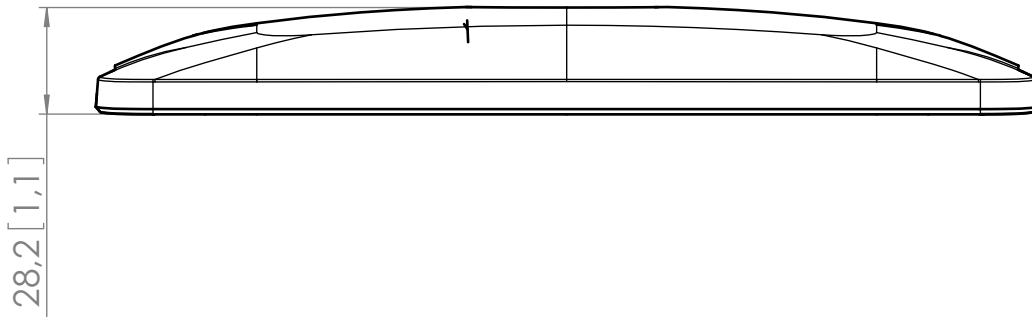

Product data sheet

Dimensions in mm [inch]

BaseCover

02	10-11-2010	2010-01 Pos 1+2+3 updated
----	------------	---------------------------

Note:
This document and specifications herein are confidential and the exclusive property of Vogel's Products b.v. Neither this design nor any information contained in this drawing may be reproduced or disclosed to others without written consent of Vogel's Products b.v. The design and information will not be reproduced, copied or used, either in part or in its entirety, as the basis for the manufacture or sale of items without written permission.