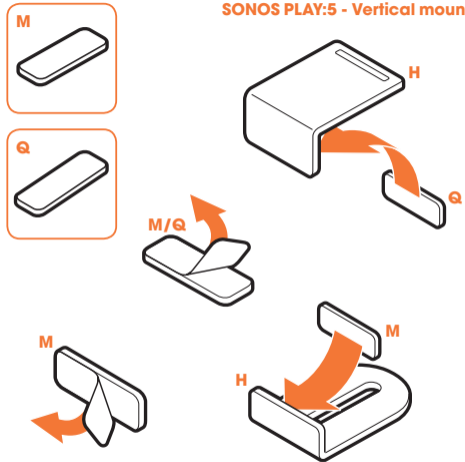

- Use the specific mounting materials supplied.
- Follow the mounting instructions on the following pages.

Mounting any other speaker

- You can use any of the supplied parts that suit your speaker.

Speaker size (bottom):

Width: min. 156 mm - max. 430 mm

Depth: min. 127 mm. - max. 149 mm

Max. weight: 6.5 kg / 14.3 lbs

SONOS PLAY:5 - Horizontal mounting

SONOS PLAY:5 - Vertical mounting

M**HEOS 5****H****M****M****H****M****2 x****M****HEOS 7****H****M****M****H****M****2 x**