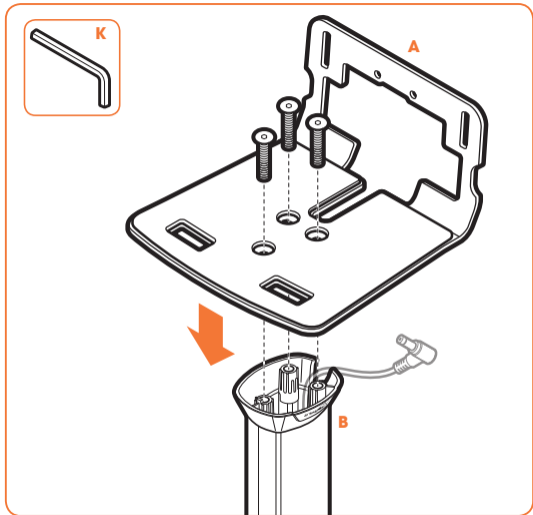

- Use the specific mounting materials supplied.
- Follow the mounting instructions on the following pages.

Mounting any other speaker

- You can use any of the supplied parts that suit your speaker.

Speaker size (bottom):

Width: min. 156 mm - max. 430 mm

Depth: min. 127 mm. - max. 149 mm

Max. weight: 6.5 kg / 14.3 lbs

SONOS PLAY:5 - Horizontal mounting

SONOS PLAY:5 - Vertical mounting

M**HEOS 5****H****M****M****H****M****2 x****M****HEOS 7****H****M****M****H****M****2 x**