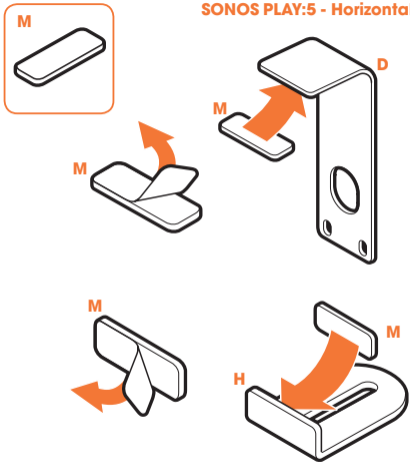

SOUND 3305

Fits SONOS PLAY:5, HEOS 5 and HEOS 7
(Max. weight load = 6.5 kg)

Scan the QR-code to find the
installation movie on YouTube:

More information on: www.vogels.com

6.5kg
MAX.

14.3
lbs
MAX.

Mounting SONOS PLAY:5, DENON HEOS 5 AND DENON HEOS 7

- Use the specific mounting materials supplied.
- Follow the mounting instructions on the following pages.

Mounting any other speaker

- You can use any of the supplied parts that suit your speaker.

Speaker size (bottom):

Width: min. 156 mm - max. 430 mm

Depth: min. 127 mm. - max. 149 mm

Max. weight: 6.5 kg / 14.3 lbs

SONOS PLAY:5 - Horizontal mounting

SONOS PLAY:5 - Vertical mounting

M**HEOS 5****H****M****M****H****M****2 x****M****HEOS 7****H****M****M****H****M****2 x**