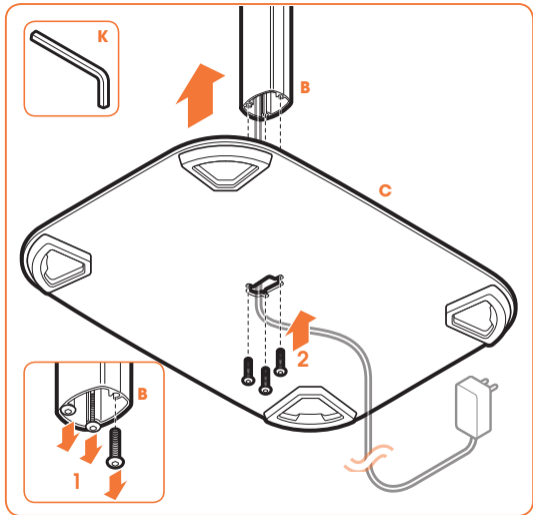

- Use the specific mounting materials supplied.
- Follow the mounting instructions on the following pages.

Mounting any other speaker

- You can use any of the supplied parts that suit your speaker.

Speaker size (bottom):

Width: min. 156 mm - max. 430 mm

Depth: min. 127 mm. - max. 149 mm

Max. weight: 6.5 kg / 14.3 lbs

SONOS PLAY:5 - Horizontal mounting

SONOS PLAY:5 - Vertical mounting

M**HEOS 5****H****M****M****H****M****2 x****M****HEOS 7****H****M****M****H****M****2 x**