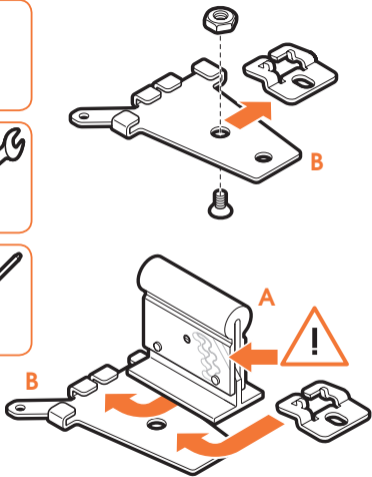

expanding experiences

SOUND 5203

Fits HEOS 3 (Max. weight load = 3 kg)

Scan the QR-code to find the installation movie on YouTube:

More information on: www.vogels.com

no.10

no.10

4