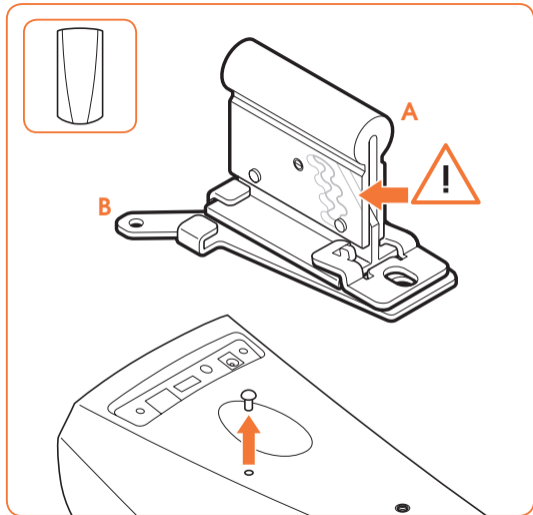

expanding experiences

SOUND 5203

Fits HEOS 3 (Max. weight load = 3 kg)

Scan the QR-code to find the installation movie on YouTube:

More information on: www.vogels.com

no.10

no.10

4