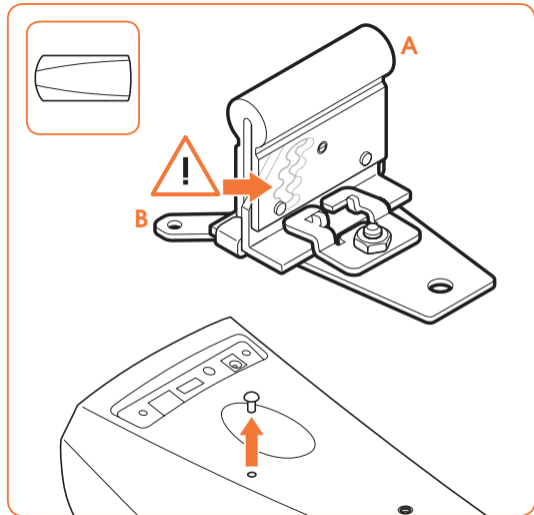

expanding experiences

SOUND 5203

Fits HEOS 3 (Max. weight load = 3 kg)

Scan the QR-code to find the installation movie on YouTube:

More information on: www.vogels.com

no.10

no.10

4