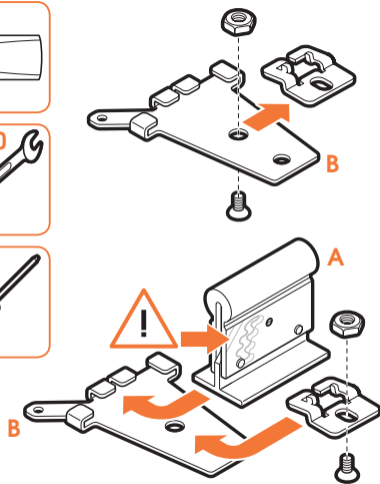

expanding experiences

SOUND 5203

Fits HEOS 3 (Max. weight load = 3 kg)

Scan the QR-code to find the installation movie on YouTube:

More information on: www.vogels.com

no.10

no.10

4