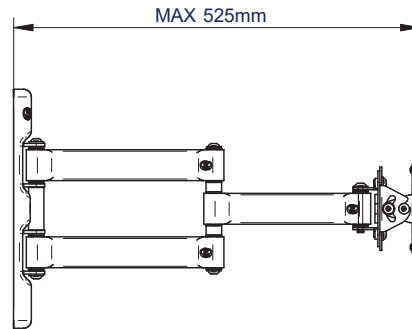

SIDE VIEW
MAXIMUM EXTENSION