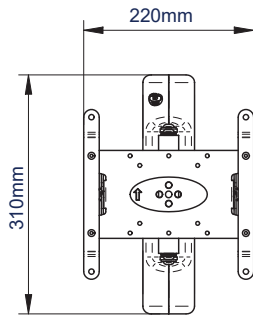

BT7515

FRONT VIEW
MAXIMUM EXTENSION