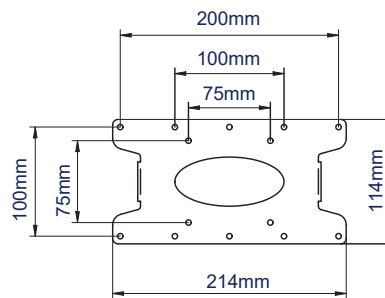

SIDE VIEW
FOLDED TO WALL

FRONT VIEW
INTERFACE PLATE

ORDERING INFORMATION

COLOUR	ORDER REF	EAN
Piano Black	BT7515/PB	5019318750151

RELATED PRODUCTS

PRODUCT CODE	NAME	DESCRIPTION
BT7532	Fixed Flat Screen Wall Mount	Low profile wall mount ideal for screens up to 47"
BT7514	Single Arm Flat Screen Wall Mount	Shorter arm extension of up to 336mm, ideal for screens up to 47"
BTV514	Double Arm Flat Screen Wall Mount	Features swivel points at the wall, central pivot & the interface, for screens up to 60"
BT7841	Accessory Collar	Accessory Collars allow the user to attach BT7515 to BT7850 Ø50mm Poles

SS-BT7515-V3-060124