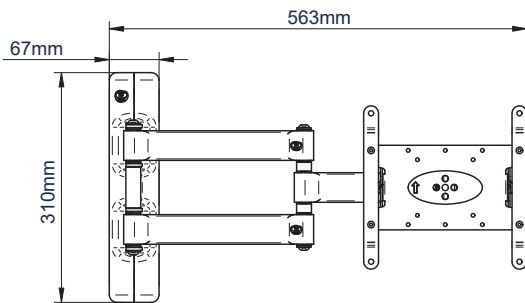

SIDE VIEW
MAXIMUM EXTENSION