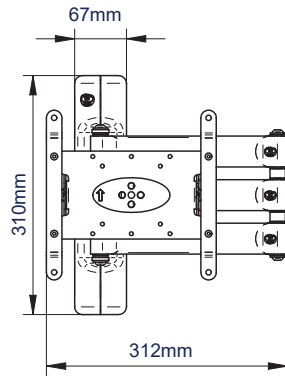

FRONT VIEW
FOLDED TO WALL