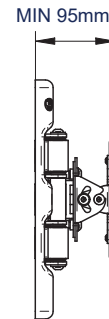

BT7515

ORDERING INFORMATION

COLOUR	ORDER REF	EAN
Piano Black	BT7515/PB	5019318750151

RELATED PRODUCTS

PRODUCT CODE	NAME	DESCRIPTION
BT7532	Fixed Flat Screen Wall Mount	Low profile wall mount ideal for screens up to 47"
BT7514	Single Arm Flat Screen Wall Mount	Shorter arm extension of up to 336mm, ideal for screens up to 47"
BTV514	Double Arm Flat Screen Wall Mount	Features swivel points at the wall, central pivot & the interface, for screens up to 60"
BT7841	Accessory Collar	Accessory Collars allow the user to attach BT7515 to BT7850 Ø50mm Poles

SS-BT7515-V3-060124