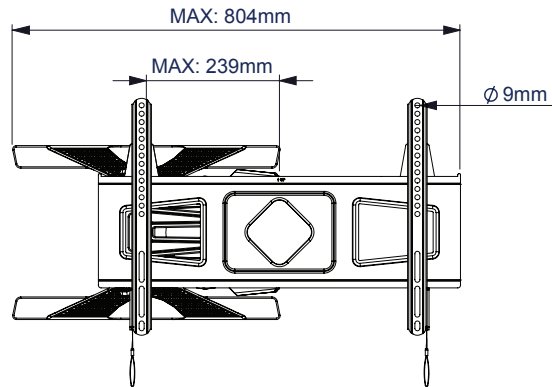

FRONT VIEW WITH ARM EXTENDED TO SIDE

PACKING INFORMATION

COLOUR:	ORDER REF:	EAN CODE:	MASTER CARTON QTY:	INNER CARTON QTY:	MASTER CARTON WEIGHT:	MASTER CARTON CUBE:
Black	BT8225/B	5019318759390	2	0	16.5kg	0.041cbm
White	BT8225/W	5019318759680	2	0	16.5kg	0.041cbm