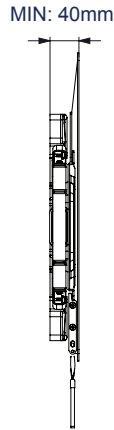

SIDE VIEW - FLAT TO WALL