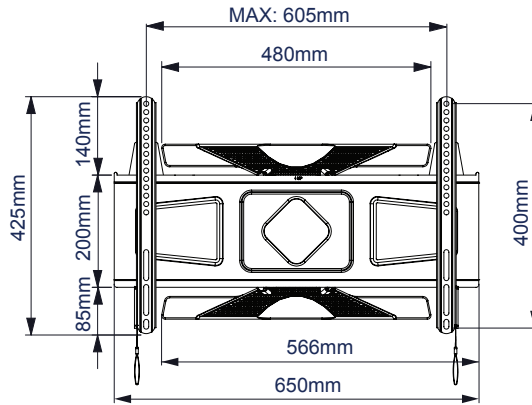

FRONT VIEW - MAXIMUM EXTENSION

SIDE VIEW - FLAT TO WALL