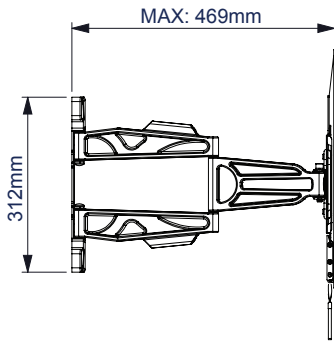

SIDE VIEW - MAXIMUM EXTENSION