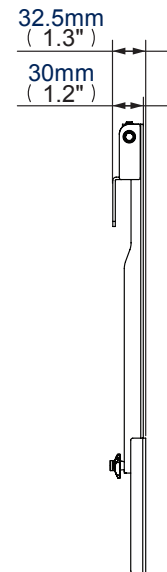

Designed for flat screens up to 55" (139cm) / 35kg (77lbs)

- Fits screens with mounting patterns up to: H: 465mm (18.3") x V: 400mm (15.7") including VESA® fixings up to 400 x 400mm
- Low profile design mounts screen only 30mm (1.2") from wall
- Features 'OWLS'™ On Wall Levelling System
- Post installation screen alignment
- Suitable for concrete / brick or up to 16" stud walls
- Security locking screws, Allen key and locking bar provided for secure installation
- Universal screen fixing kit supplied, including M4, M5, M6 and M8 screws
- Simple 'hook-on' installation with all mounting hardware included
- Available in Black

Only 30mm (1.2") from wall

Low profile design for close to the wall installation

Features locking bar for secure installation

Post installation screen alignment

Comprehensive screen fixing kit included

Universal Flat Screen Wall Mount For Medium Screens

For more information please visit www.btechavmounts.com/BT8421-PRO

BT8421-PRO

Registered Design Number: 001713280-0033

Front View

Side View

Wall Plate

Colour:	Order Ref:	EAN Code:	Master Carton Qty:	Inner Carton Qty:	Master Carton Weight:	Master Carton Cube:
Black	BT8421-PRO/B	5019318082009	8	2	23.12kg (50.85lbs)	1.62 cuft (0.046cbm)