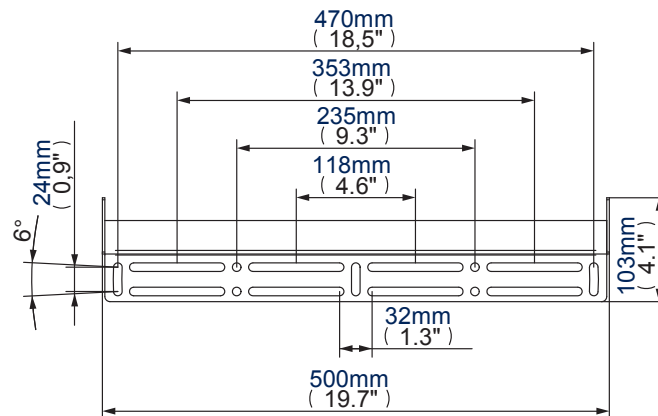

Designed for flat screens up to 55" (139cm) / 35kg (77lbs)

- Fits screens with mounting patterns up to: H: 465mm (18.3") x V: 400mm (15.7") including VESA® fixings up to 400 x 400mm
- Low profile design mounts screen only 30mm (1.2") from wall
- Features 'OWLS'™ On Wall Levelling System
- Post installation screen alignment
- Suitable for concrete / brick or up to 16" stud walls
- Security locking screws, Allen key and locking bar provided for secure installation
- Universal screen fixing kit supplied, including M4, M5, M6 and M8 screws
- Simple 'hook-on' installation with all mounting hardware included
- Available in Black

Only 30mm (1.2") from wall

Low profile design for close to the wall installation

Features locking bar for secure installation

Post installation screen alignment

Comprehensive screen fixing kit included

Universal Flat Screen Wall Mount For Medium Screens

For more information please visit www.btechavmounts.com/BT8421-PRO

BT8421-PRO

Registered Design Number: 001713280-0033

Front View

Side View

Wall Plate

Colour:	Order Ref:	EAN Code:	Master Carton Qty:	Inner Carton Qty:	Master Carton Weight:	Master Carton Cube:
Black	BT8421-PRO/B	5019318082009	8	2	23.12kg (50.85lbs)	1.62 cuft (0.046cbm)