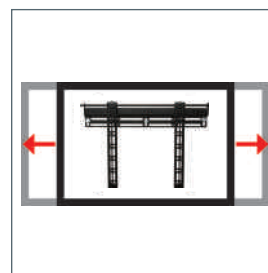

Designed for flat screens up to 55" (139cm) / 35kg (77lbs)

- Fits screens with mounting patterns up to: H: 465mm (18.3") x V: 400mm (15.7") including VESA® fixings up to 400 x 400mm
- Low profile design mounts screen only 30mm (1.2") from wall
- Features 'OWLS'™ On Wall Levelling System
- Post installation screen alignment
- Suitable for concrete / brick or up to 16" stud walls
- Security locking screws, Allen key and locking bar provided for secure installation
- Universal screen fixing kit supplied, including M4, M5, M6 and M8 screws
- Simple 'hook-on' installation with all mounting hardware included
- Available in Black

Only 30mm (1.2") from wall

Low profile design for close to the wall installation

Features locking bar for secure installation

Post installation screen alignment

Comprehensive screen fixing kit included

Universal Flat Screen Wall Mount For Medium Screens