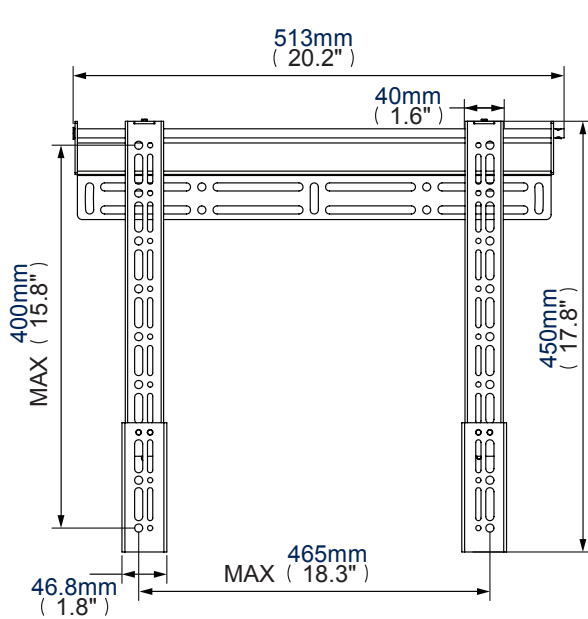

Designed for flat screens up to 55" (139cm) / 35kg (77lbs)

- Fits screens with mounting patterns up to: H: 465mm (18.3") x V: 400mm (15.7") including VESA® fixings up to 400 x 400mm
- Low profile design mounts screen only 30mm (1.2") from wall
- Features 'OWLS'™ On Wall Levelling System
- Post installation screen alignment
- Suitable for concrete / brick or up to 16" stud walls
- Security locking screws, Allen key and locking bar provided for secure installation
- Universal screen fixing kit supplied, including M4, M5, M6 and M8 screws
- Simple 'hook-on' installation with all mounting hardware included
- Available in Black

Only 30mm (1.2") from wall

Low profile design for close to the wall installation

Features locking bar for secure installation

Post installation screen alignment

Comprehensive screen fixing kit included

Universal Flat Screen Wall Mount For Medium Screens

For more information please visit www.btechavmounts.com/BT8421-PRO

BT8421-PRO

Registered Design Number: 001713280-0033

Front View

Side View

Wall Plate

Colour:	Order Ref:	EAN Code:	Master Carton Qty:	Inner Carton Qty:	Master Carton Weight:	Master Carton Cube:
Black	BT8421-PRO/B	5019318082009	8	2	23.12kg (50.85lbs)	1.62 cuft (0.046cbm)