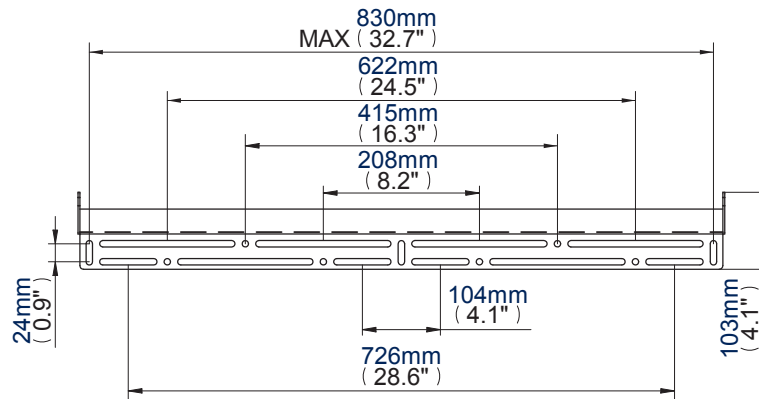

Universal Flat Screen Wall Mount For Extra-Large Screens

For more information please visit www.btechavmounts.com/BT8422-PRO

BT8422-PRO

Registered Design Number: 001713280-0034

Front View

Side View

Wall Plate

Colour:	Order Ref:	EAN Code:	Master Carton Qty:	Inner Carton Qty:	Master Carton Weight:	Master Carton Cube:
Black	BT8422-PRO/B	5019318084256	4	0	16.97kg (37.41lbs)	1.38 cuft (0.039cbm)

**This information is intended as a guide only and reflects the current specification at the time of print.
B-Tech accepts no liability for the accuracy of the information contained in this document.**