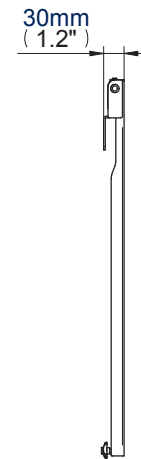

Universal Flat Screen Wall Mount For Extra-Large Screens

For more information please visit www.btechavmounts.com/BT8422-PRO

BT8422-PRO

Registered Design Number: 001713280-0034

Front View

Side View

Wall Plate

Colour:	Order Ref:	EAN Code:	Master Carton Qty:	Inner Carton Qty:	Master Carton Weight:	Master Carton Cube:
Black	BT8422-PRO/B	5019318084256	4	0	16.97kg (37.41lbs)	1.38 cuft (0.039cbm)

**This information is intended as a guide only and reflects the current specification at the time of print.
B-Tech accepts no liability for the accuracy of the information contained in this document.**