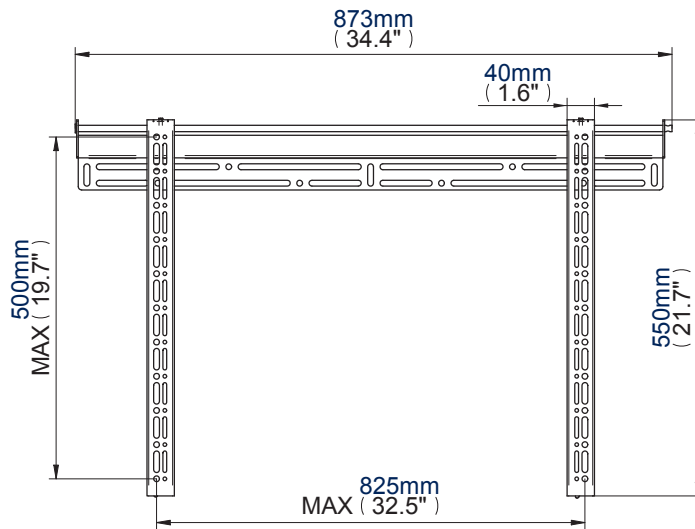

Universal Flat Screen Wall Mount For Extra-Large Screens

For more information please visit www.btechavmounts.com/BT8422-PRO

BT8422-PRO

Registered Design Number: 001713280-0034

Front View

Side View

Wall Plate

Colour:	Order Ref:	EAN Code:	Master Carton Qty:	Inner Carton Qty:	Master Carton Weight:	Master Carton Cube:
Black	BT8422-PRO/B	5019318084256	4	0	16.97kg (37.41lbs)	1.38 cuft (0.039cbm)

**This information is intended as a guide only and reflects the current specification at the time of print.
B-Tech accepts no liability for the accuracy of the information contained in this document.**