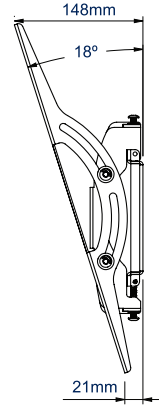

SIDE VIEWS

PACKING INFORMATION

COLOUR:	ORDER REF:	EAN CODE:	MASTER CARTON QTY:	INNER CARTON QTY:	MASTER CARTON WEIGHT:	MASTER CARTON CUBE:
Black	BT8431/B	5019318084270	2	0	8.9kg	0.028cbm

ACCESSORIES AND RELATED PRODUCTS