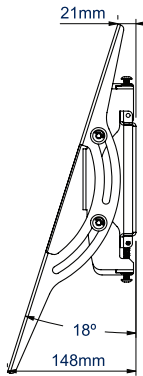

SIDE VIEWS

PACKING INFORMATION

COLOUR:	ORDER REF:	EAN CODE:	MASTER CARTON QTY:	INNER CARTON QTY:	MASTER CARTON WEIGHT:	MASTER CARTON CUBE:
Black	BT8431/B	5019318084270	2	0	8.9kg	0.028cbm

ACCESSORIES AND RELATED PRODUCTS