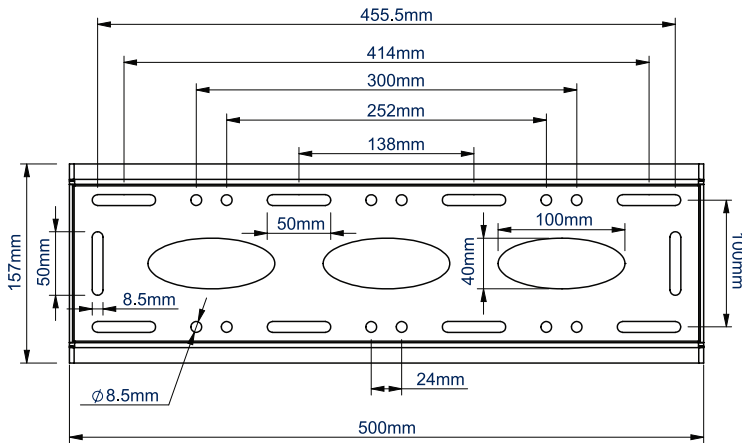

WALL PLATE - FRONT VIEW

PACKING INFORMATION

COLOUR:	ORDER REF:	EAN CODE:	MASTER CARTON QTY:	INNER CARTON QTY:	MASTER CARTON WEIGHT:	MASTER CARTON CUBE:
Black	BT8431/B	5019318084270	2	0	8.9kg	0.028cbm