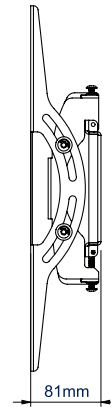

SIDE VIEWS

PACKING INFORMATION

COLOUR:	ORDER REF:	EAN CODE:	MASTER CARTON QTY:	INNER CARTON QTY:	MASTER CARTON WEIGHT:	MASTER CARTON CUBE:
Black	BT8431/B	5019318084270	2	0	8.9kg	0.028cbm

ACCESSORIES AND RELATED PRODUCTS