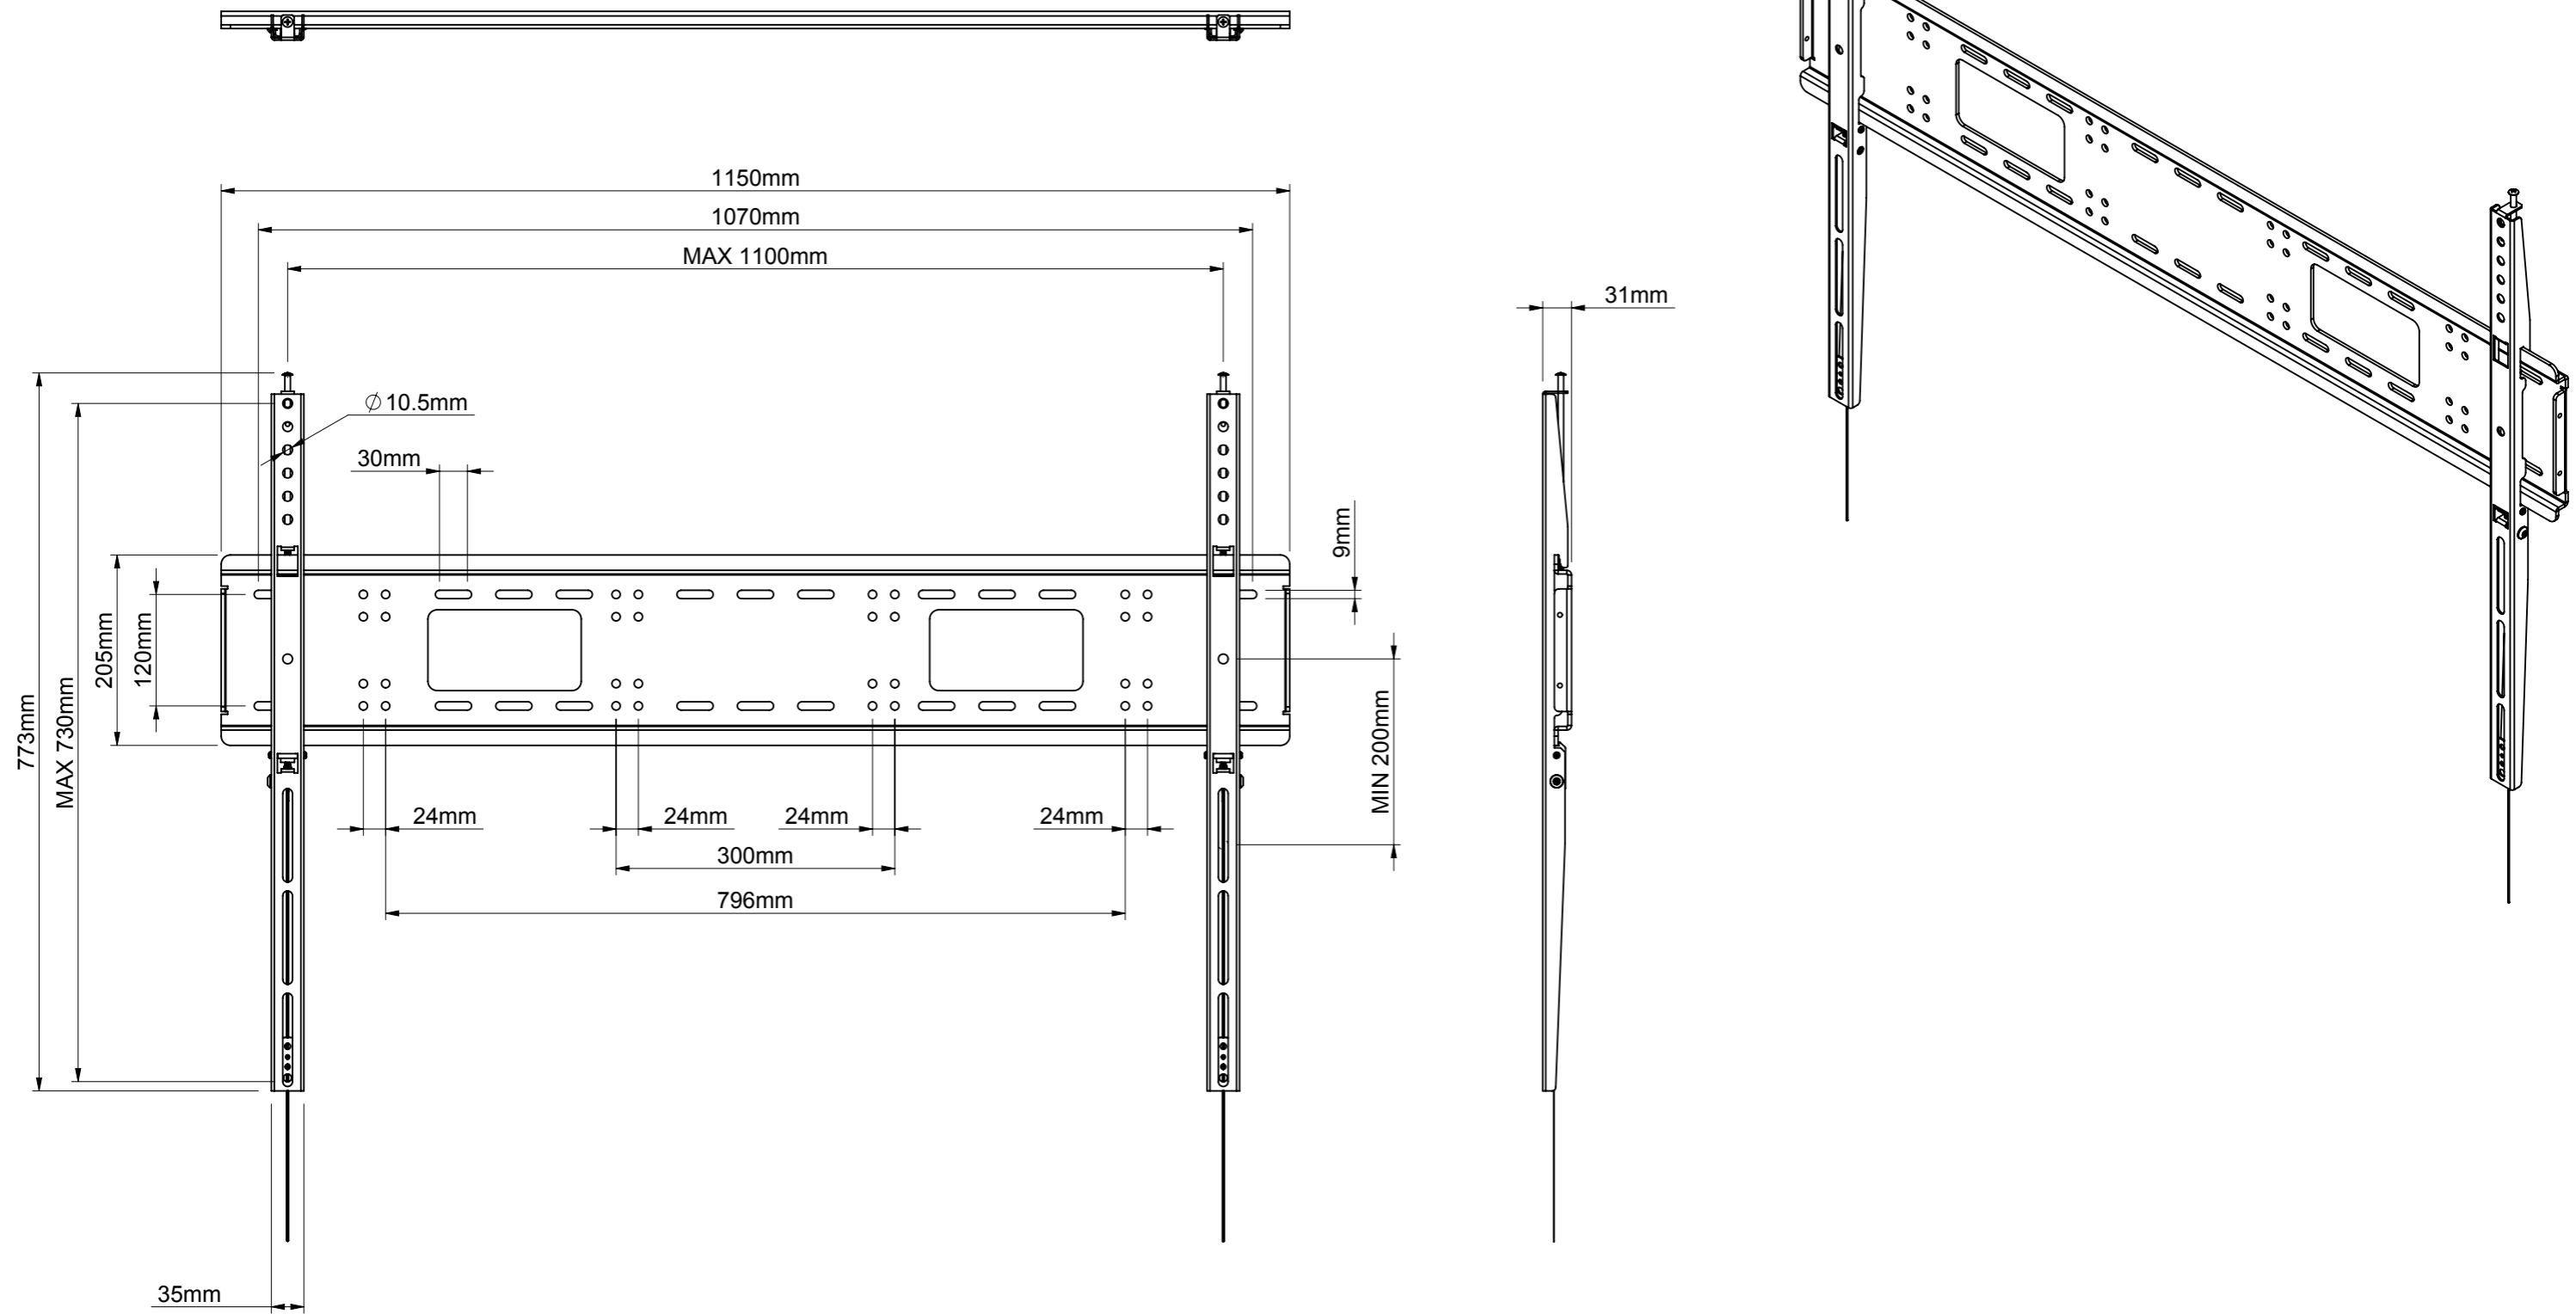

THE INFORMATION CONTAINED IN THIS DRAWING IS THE SOLE PROPERTY OF B-TECH INTERNATIONAL DESIGN AND MANUFACTURING LIMITED, ANY REPRODUCTION IN PART OR WHOLE WITHOUT THE WRITTEN PERMISSION OF B-TECH INTERNATIONAL DESIGN AND MANUFACTURING LIMITED IS PROHIBITED.

B-Tech International Design and Manufacturing Limited Part of the B-Tech International Group of Companies		B-Tech No: BT9903
 UNLESS OTHERWISE SPECIFIED DIMENSIONS ARE IN MILLIMETERS		Version: V1.2
		Title: Heavy Duty Universal Flat Screen Wall Mount
Sheet: 1 of 1	Date: 22/07/2015	Revision: 0.2
		File Name: BTD-BT9903-R0.2