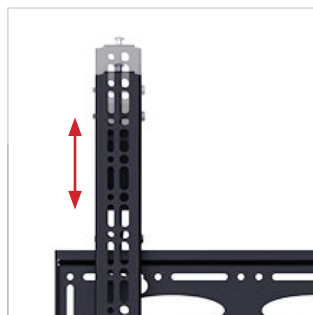

**Please note the max weight is limited to 80kg when mounted across two poles*

FEATURES

- Designed to mount extra-large screens 65" and over
- Lateral adjustment of screen once mounted
- Adjustment screws allow screen to be levelled once mounted
- Heavy duty 4mm steel capable of supporting the heaviest screens
- Safety screws included to prevent removal of screen
- Compatible with B-Tech's System 2 pole mounting system
- Simple 'hook-on' installation with all mounting hardware included

100"
254CM

VESA
1000
x
600

130KG

80KG

15°

↔

On Wall On Poles

Mounts screen just 82mm from the wall when mounted flat

Post installation screen alignment

Adjustment screws allow screen to be levelled once mounted

Compatible with B-Tech's collar and pole system for pole mounting heavy duty screens

PACKING INFORMATION

COLOUR:	ORDER REF:	EAN CODE:	MASTER CARTON QTY:	MASTER CARTON WEIGHT:	MASTER CARTON CUBE:
Black	BT9910/B	5019318302688	1	12.5kg	0.03cbm