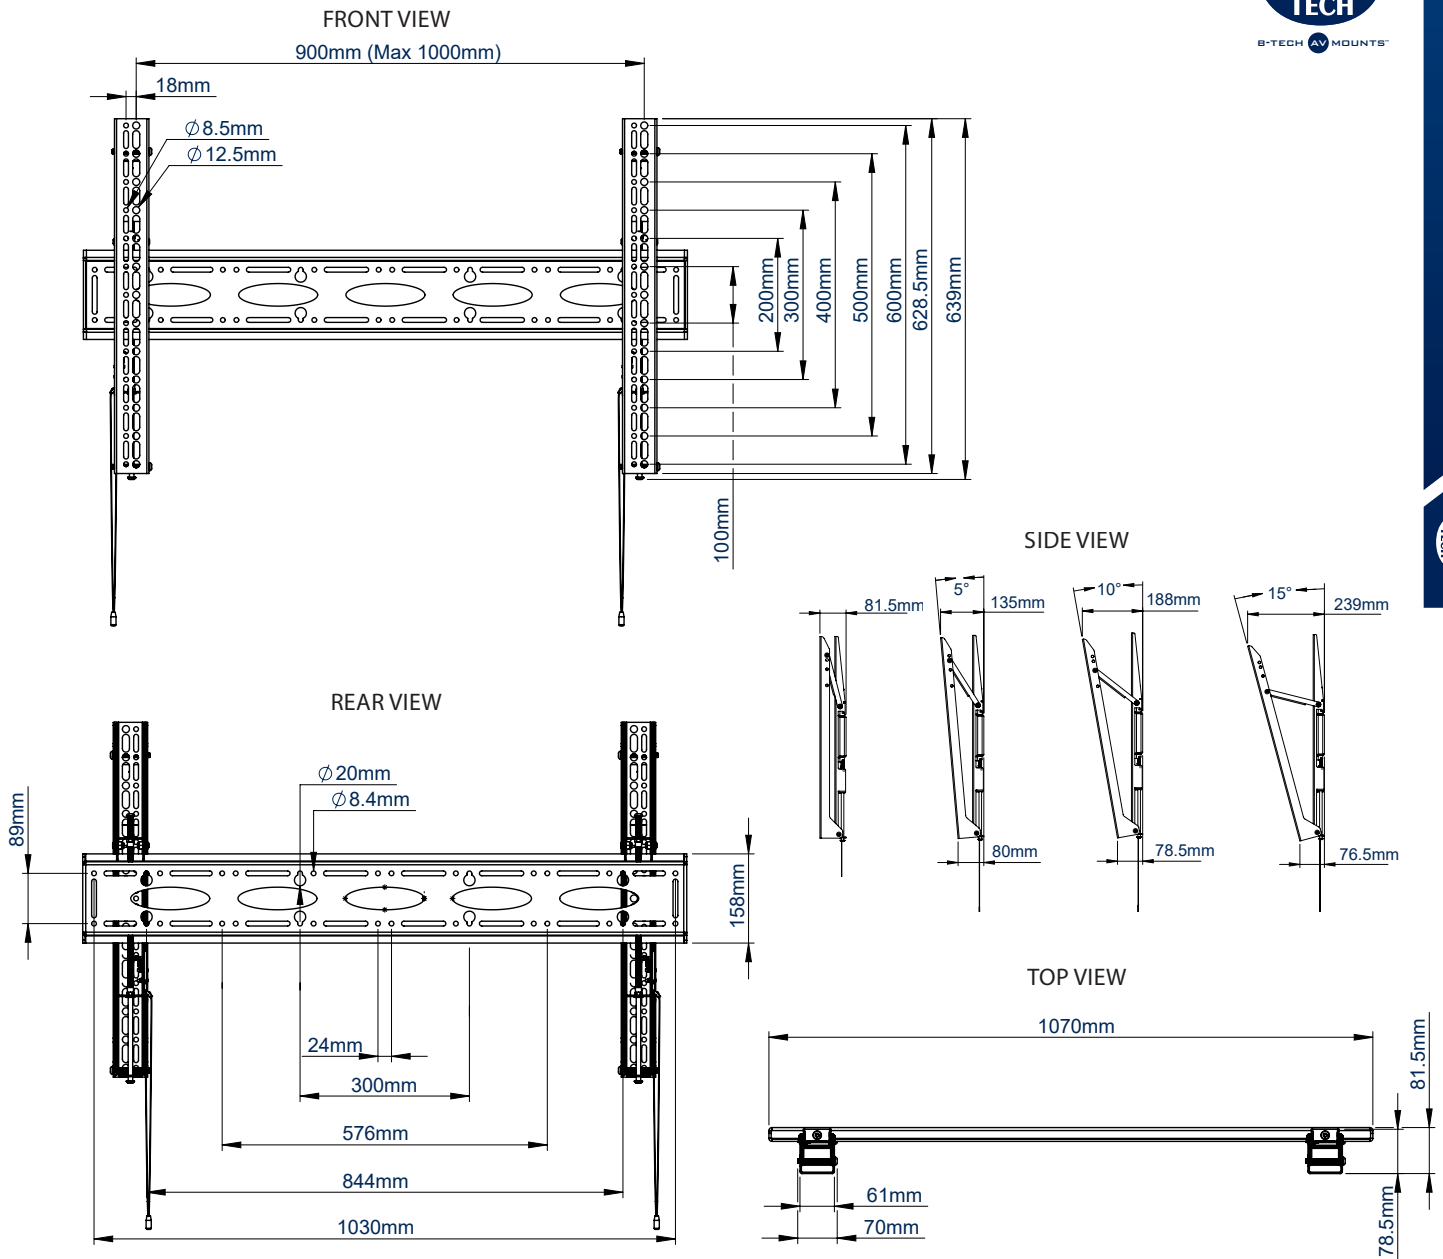

Mounts screen just 82mm from the wall when mounted flat

Post installation screen alignment

Adjustment screws allow screen to be levelled once mounted

Compatible with B-Tech's collar and pole system for pole mounting heavy duty screens

PACKING INFORMATION

COLOUR:	ORDER REF:	EAN CODE:	MASTER CARTON QTY:	MASTER CARTON WEIGHT:	MASTER CARTON CUBE:
Black	BT9910/B	5019318302688	1	12.5kg	0.03cbm

ACCESSORIES AND RELATED PRODUCTS

BT7052 Ø50mm Accessory Collar to attach mounts accessories to Ø50mm poles	BT7850 Ø50mm 0.25m, 0.5m, 1m, 2m and 3m Poles available in Black, Chrome and White	BT7807 Heavy Duty Twin Pole Ceiling / Floor Mount for Ø50mm poles	BT9903 XL Heavy Duty Universal Wall Mount for screens up to 120"