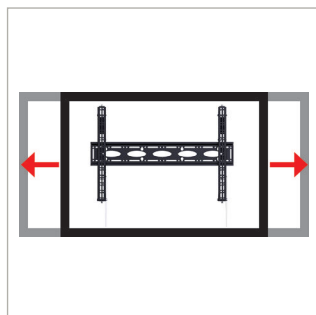

**Please note the max weight is limited to 80kg when mounted across two poles*

FEATURES

- Designed to mount extra-large screens 65" and over
- Lateral adjustment of screen once mounted
- Adjustment screws allow screen to be levelled once mounted
- Heavy duty 4mm steel capable of supporting the heaviest screens
- Safety screws included to prevent removal of screen
- Compatible with B-Tech's System 2 pole mounting system
- Simple 'hook-on' installation with all mounting hardware included

100"
254CM

VESA
1000
x
600

130KG

80KG

15°

↔

On Wall On Poles

Mounts screen just 82mm from the wall when mounted flat

Post installation screen alignment

Adjustment screws allow screen to be levelled once mounted

Compatible with B-Tech's collar and pole system for pole mounting heavy duty screens

PACKING INFORMATION

COLOUR:	ORDER REF:	EAN CODE:	MASTER CARTON QTY:	MASTER CARTON WEIGHT:	MASTER CARTON CUBE:
Black	BT9910/B	5019318302688	1	12.5kg	0.03cbm