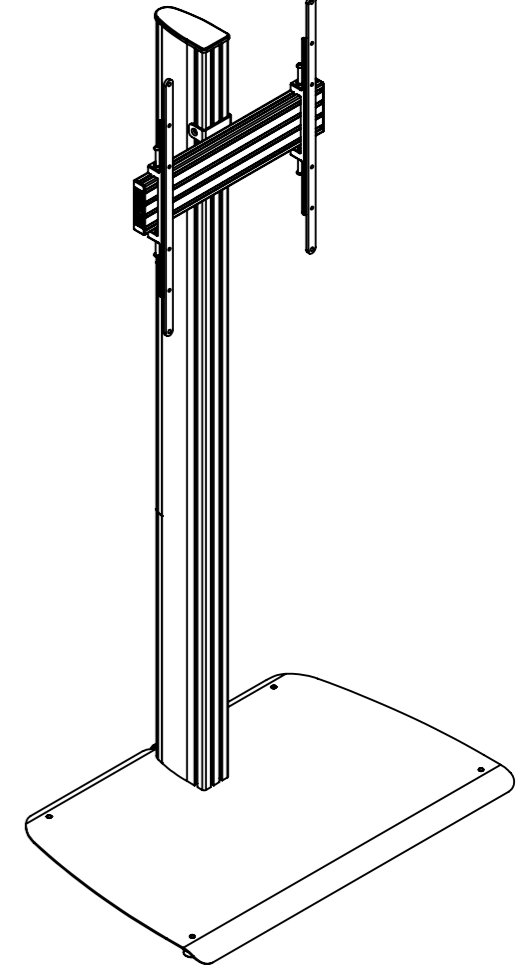

THE INFORMATION CONTAINED IN THIS DRAWING IS THE SOLE PROPERTY OF B-TECH INTERNATIONAL DESIGN AND MANUFACTURING LIMITED, ANY REPRODUCTION IN PART OR WHOLE WITHOUT THE WRITTEN PERMISSION OF B-TECH INTERNATIONAL DESIGN AND MANUFACTURING LIMITED IS PROHIBITED.

VESA 600 x 400 Interface Adapters can be used in portrait or landscape orientation

DETAIL A  
SCALE 1 : 10

<b>B-Tech International Design and Manufacturing Limited</b>		<b>B-Tech No:</b> BTF840
Part of the B-Tech International Group of Companies		<b>Version:</b> 1.0
 UNLESS OTHERWISE SPECIFIED DIMENSIONS ARE IN MILLIMETERS	<b>Size:</b> A3	<b>Title:</b> Universal Flat Screen Floor Stand (1.8m)
	<b>Scale:</b> 1:15	<b>Revision:</b> 0.0
<b>Sheet:</b> 1 of 1	<b>Date:</b> 17/05/17	<b>File Name:</b> BTD-BTF840-R0.0