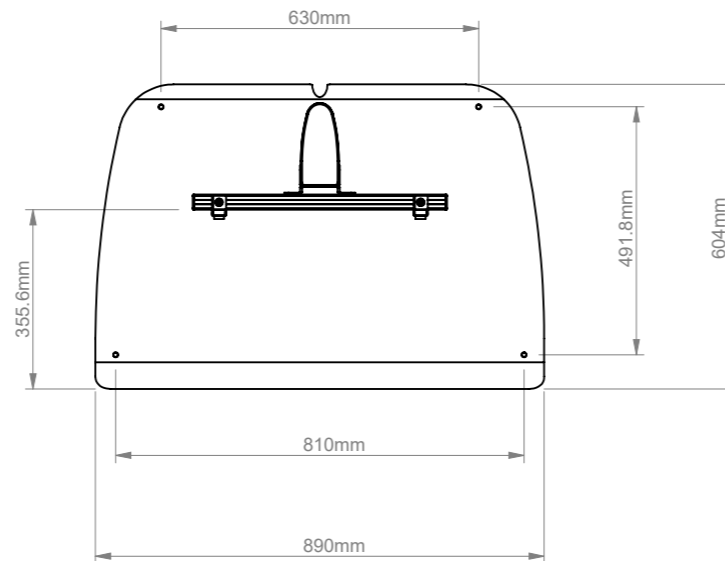

VESA 600 x 400 Interface Adapters can be used in portrait or landscape orientation

DETAIL A  
SCALE 1 : 10

<b>B-Tech International Design and Manufacturing Limited</b>		<b>B-Tech No:</b> BTF840
Part of the B-Tech International Group of Companies		<b>Version:</b> 1.0
 UNLESS OTHERWISE SPECIFIED DIMENSIONS ARE IN MILLIMETERS	<b>Size:</b> A3	<b>Title:</b> Universal Flat Screen Floor Stand (1.8m)
	<b>Scale:</b> 1:15	<b>Revision:</b> 0.0
<b>Sheet:</b> 1 of 1	<b>Date:</b> 17/05/17	<b>File Name:</b> BTD-BTF840-R0.0