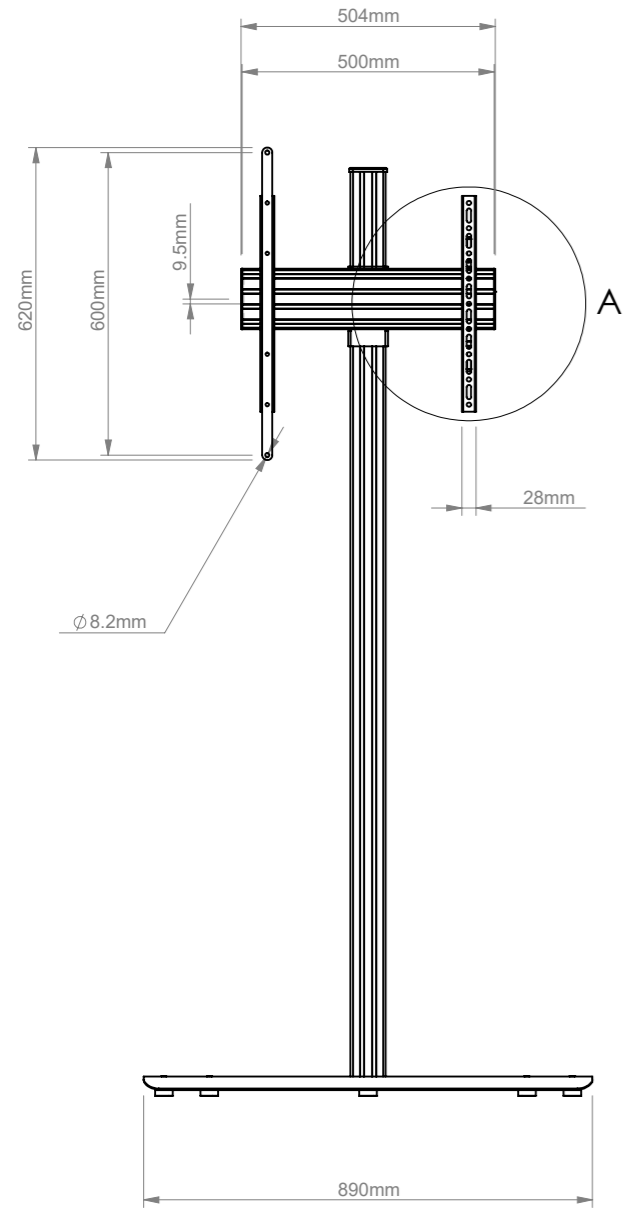

VESA 600 x 400 Interface Adapters can be used in portrait or landscape orientation

DETAIL A  
SCALE 1 : 10

<b>B-Tech International Design and Manufacturing Limited</b>		<b>B-Tech No:</b> BTF840
Part of the B-Tech International Group of Companies		<b>Version:</b> 1.0
 UNLESS OTHERWISE SPECIFIED DIMENSIONS ARE IN MILLIMETERS	<b>Size:</b> A3	<b>Title:</b> Universal Flat Screen Floor Stand (1.8m)
	<b>Scale:</b> 1:15	<b>Revision:</b> 0.0
<b>Sheet:</b> 1 of 1	<b>Date:</b> 17/05/17	<b>File Name:</b> BTD-BTF840-R0.0