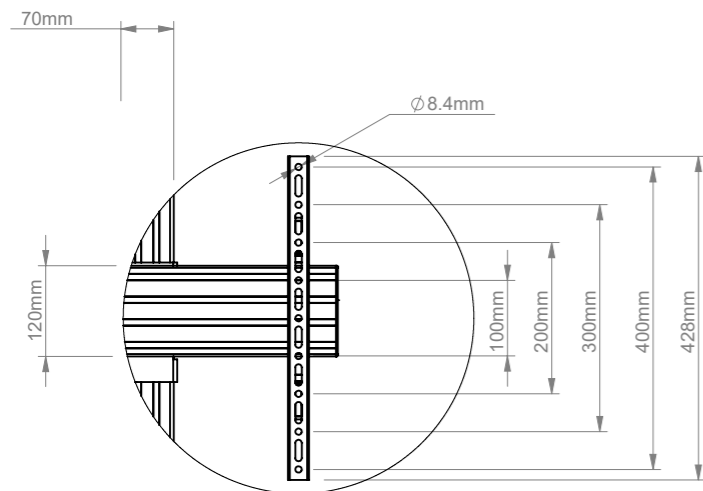

VESA 600 x 400 Interface Adapters can be used in portrait or landscape orientation

DETAIL A  
SCALE 1 : 10

<b>B-Tech International Design and Manufacturing Limited</b>		<b>B-Tech No:</b> BTF840
Part of the B-Tech International Group of Companies		<b>Version:</b> 1.0
 UNLESS OTHERWISE SPECIFIED DIMENSIONS ARE IN MILLIMETERS	<b>Size:</b> A3	<b>Title:</b> Universal Flat Screen Floor Stand (1.8m)
	<b>Scale:</b> 1:15	<b>Revision:</b> 0.0
<b>Sheet:</b> 1 of 1	<b>Date:</b> 17/05/17	<b>File Name:</b> BTD-BTF840-R0.0