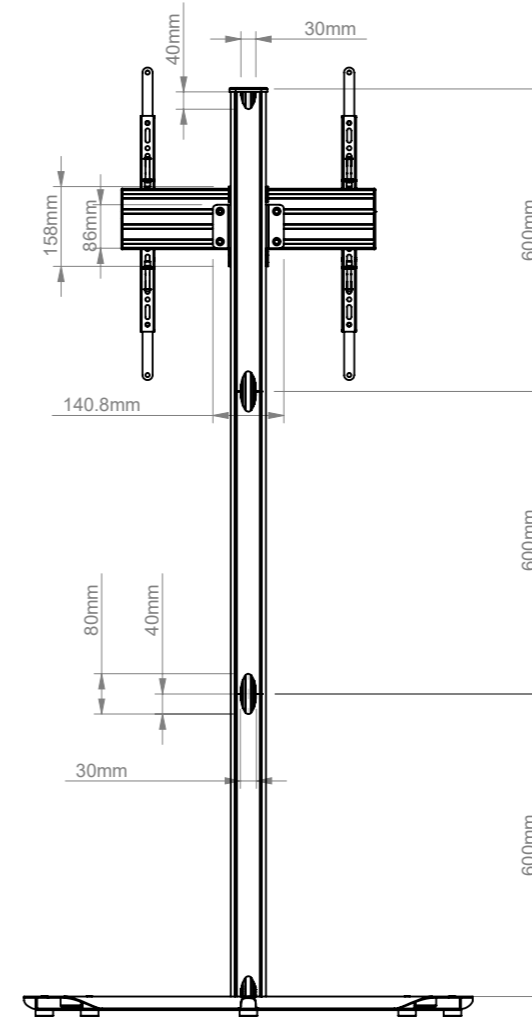

THE INFORMATION CONTAINED IN THIS DRAWING IS THE SOLE PROPERTY OF B-TECH INTERNATIONAL DESIGN AND MANUFACTURING LIMITED, ANY REPRODUCTION IN PART OR WHOLE WITHOUT THE WRITTEN PERMISSION OF B-TECH INTERNATIONAL DESIGN AND MANUFACTURING LIMITED IS PROHIBITED.

VESA 600 x 400 Interface Adapters can be used in portrait or landscape orientation

DETAIL A  
SCALE 1 : 10

<b>B-Tech International Design and Manufacturing Limited</b>		<b>B-Tech No:</b> BTF840
Part of the B-Tech International Group of Companies		<b>Version:</b> 1.0
 UNLESS OTHERWISE SPECIFIED DIMENSIONS ARE IN MILLIMETERS	<b>Size:</b> A3	<b>Title:</b> Universal Flat Screen Floor Stand (1.8m)
	<b>Scale:</b> 1:15	<b>Revision:</b> 0.0
<b>Sheet:</b> 1 of 1	<b>Date:</b> 17/05/17	<b>File Name:</b> BTD-BTF840-R0.0