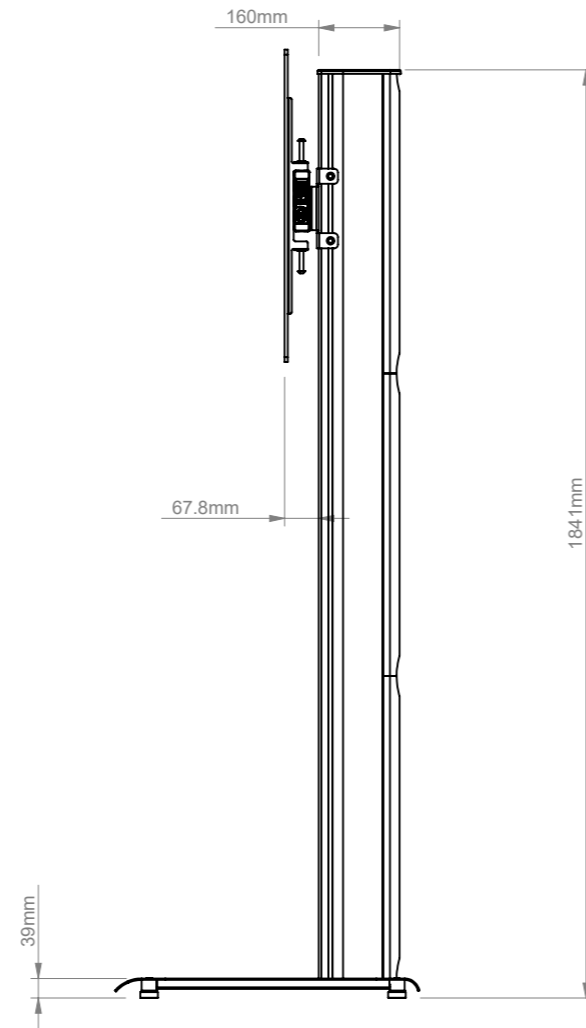

THE INFORMATION CONTAINED IN THIS DRAWING IS THE SOLE PROPERTY OF B-TECH INTERNATIONAL DESIGN AND MANUFACTURING LIMITED, ANY REPRODUCTION IN PART OR WHOLE WITHOUT THE WRITTEN PERMISSION OF B-TECH INTERNATIONAL DESIGN AND MANUFACTURING LIMITED IS PROHIBITED.

VESA 600 x 400 Interface Adapters can be used in portrait or landscape orientation

DETAIL A  
SCALE 1 : 10

<b>B-Tech International Design and Manufacturing Limited</b>		<b>B-Tech No:</b> BTF840
Part of the B-Tech International Group of Companies		<b>Version:</b> 1.0
 UNLESS OTHERWISE SPECIFIED DIMENSIONS ARE IN MILLIMETERS	<b>Size:</b> A3	<b>Title:</b> Universal Flat Screen Floor Stand (1.8m)
	<b>Scale:</b> 1:15	<b>Revision:</b> 0.0
<b>Sheet:</b> 1 of 1	<b>Date:</b> 17/05/17	<b>File Name:</b> BTD-BTF840-R0.0