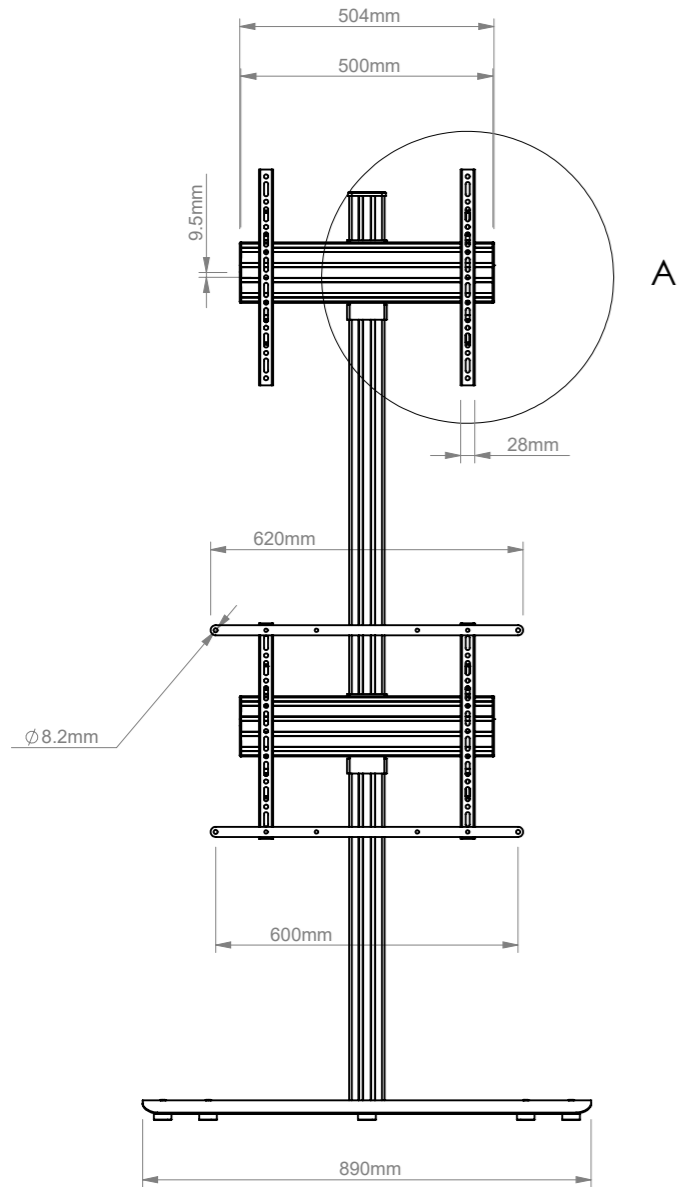

THE INFORMATION CONTAINED IN THIS DRAWING IS THE SOLE PROPERTY OF B-TECH INTERNATIONAL DESIGN AND MANUFACTURING LIMITED, ANY REPRODUCTION IN PART OR WHOLE WITHOUT THE WRITTEN PERMISSION OF B-TECH INTERNATIONAL DESIGN AND MANUFACTURING LIMITED IS PROHIBITED.

VESA 600 X 400 Interface Adapters can be used in portrait or landscape orientation

A

DETAIL A  
SCALE 1 : 10

<b>B-Tech International Design and Manufacturing Limited</b>		<b>B-Tech No:</b> BTF841
Part of the B-Tech International Group of Companies		<b>Version:</b> 1.0
 UNLESS OTHERWISE SPECIFIED DIMENSIONS ARE IN MILLIMETERS	<b>Size:</b> A3	<b>Title:</b> Universal Dual Stack Flat Screen Floor Stand (1.8m)
	<b>Scale:</b> 1:15	<b>Revision:</b> 0.0
<b>Sheet:</b> 1 of 1	<b>Date:</b> 23/05/17	<b>File Name:</b> BTD-BTF841-R0.0