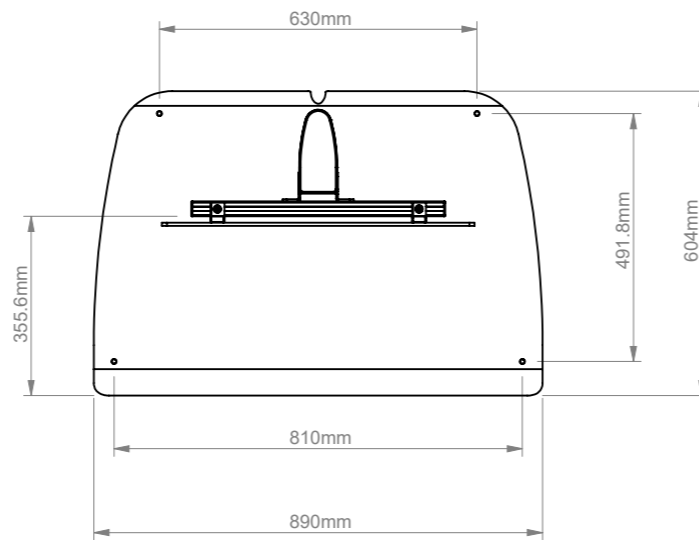

VESA 600 X 400 Interface Adapters can be used in portrait or landscape orientation

A

DETAIL A  
SCALE 1 : 10

<b>B-Tech International Design and Manufacturing Limited</b>		<b>B-Tech No:</b> BTF841
Part of the B-Tech International Group of Companies		<b>Version:</b> 1.0
 UNLESS OTHERWISE SPECIFIED DIMENSIONS ARE IN MILLIMETERS	<b>Size:</b> A3	<b>Title:</b> Universal Dual Stack Flat Screen Floor Stand (1.8m)
	<b>Scale:</b> 1:15	<b>Revision:</b> 0.0
<b>Sheet:</b> 1 of 1	<b>Date:</b> 23/05/17	<b>File Name:</b> BTD-BTF841-R0.0