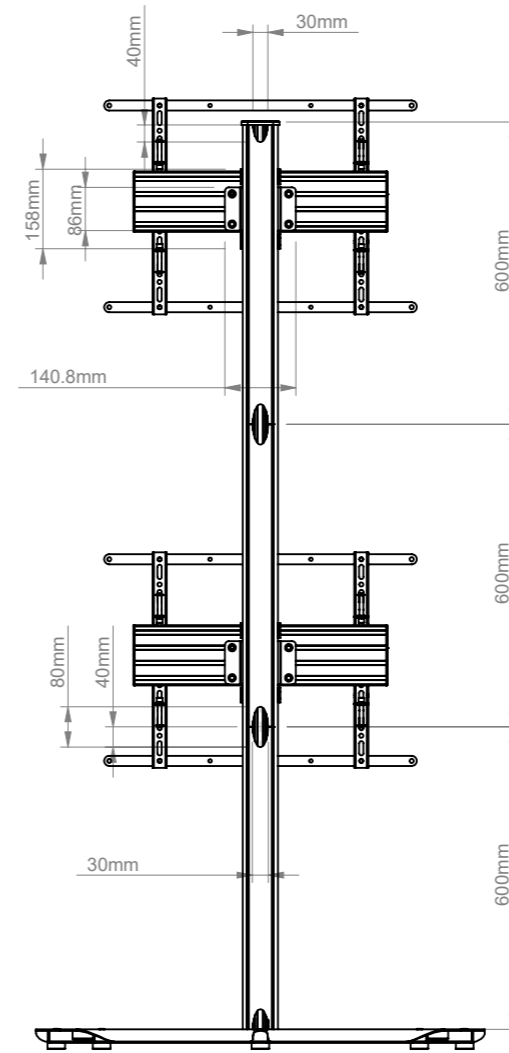

THE INFORMATION CONTAINED IN THIS DRAWING IS THE SOLE PROPERTY OF B-TECH INTERNATIONAL DESIGN AND MANUFACTURING LIMITED, ANY REPRODUCTION IN PART OR WHOLE WITHOUT THE WRITTEN PERMISSION OF B-TECH INTERNATIONAL DESIGN AND MANUFACTURING LIMITED IS PROHIBITED.

VESA 600 X 400 Interface Adapters can be used in portrait or landscape orientation

A

DETAIL A  
SCALE 1 : 10

<b>B-Tech International Design and Manufacturing Limited</b>		<b>B-Tech No:</b> BTF841
Part of the B-Tech International Group of Companies		<b>Version:</b> 1.0
 UNLESS OTHERWISE SPECIFIED DIMENSIONS ARE IN MILLIMETERS	<b>Size:</b> A3	<b>Title:</b> Universal Dual Stack Flat Screen Floor Stand (1.8m)
	<b>Scale:</b> 1:15	<b>Revision:</b> 0.0
<b>Sheet:</b> 1 of 1	<b>Date:</b> 23/05/17	<b>File Name:</b> BTD-BTF841-R0.0