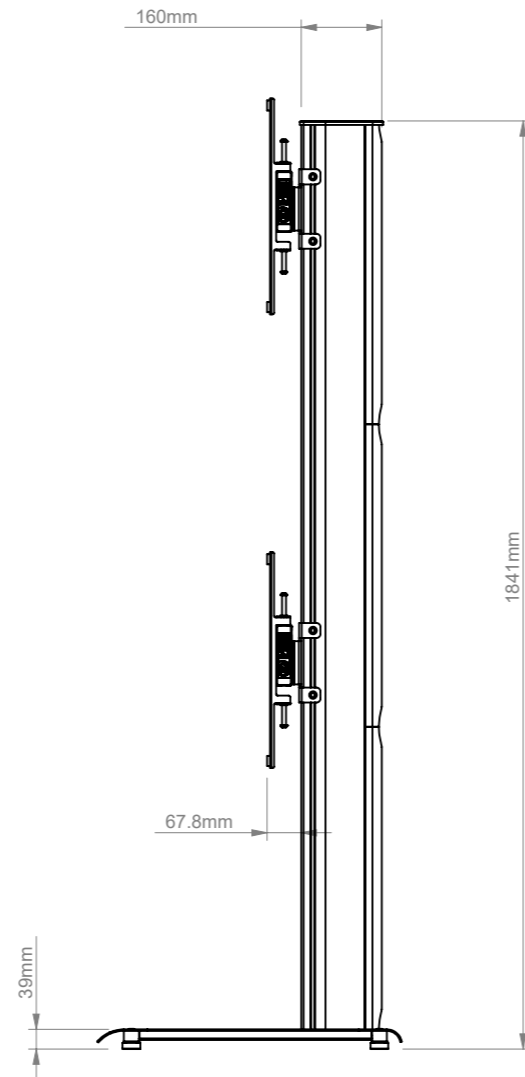

THE INFORMATION CONTAINED IN THIS DRAWING IS THE SOLE PROPERTY OF B-TECH INTERNATIONAL DESIGN AND MANUFACTURING LIMITED, ANY REPRODUCTION IN PART OR WHOLE WITHOUT THE WRITTEN PERMISSION OF B-TECH INTERNATIONAL DESIGN AND MANUFACTURING LIMITED IS PROHIBITED.

VESA 600 X 400 Interface Adapters can be used in portrait or landscape orientation

A

DETAIL A  
SCALE 1 : 10

<b>B-Tech International Design and Manufacturing Limited</b>		<b>B-Tech No:</b> BTF841
Part of the B-Tech International Group of Companies		<b>Version:</b> 1.0
 UNLESS OTHERWISE SPECIFIED DIMENSIONS ARE IN MILLIMETERS	<b>Size:</b> A3	<b>Title:</b> Universal Dual Stack Flat Screen Floor Stand (1.8m)
	<b>Scale:</b> 1:15	<b>Revision:</b> 0.0
<b>Sheet:</b> 1 of 1	<b>Date:</b> 23/05/17	<b>File Name:</b> BTD-BTF841-R0.0