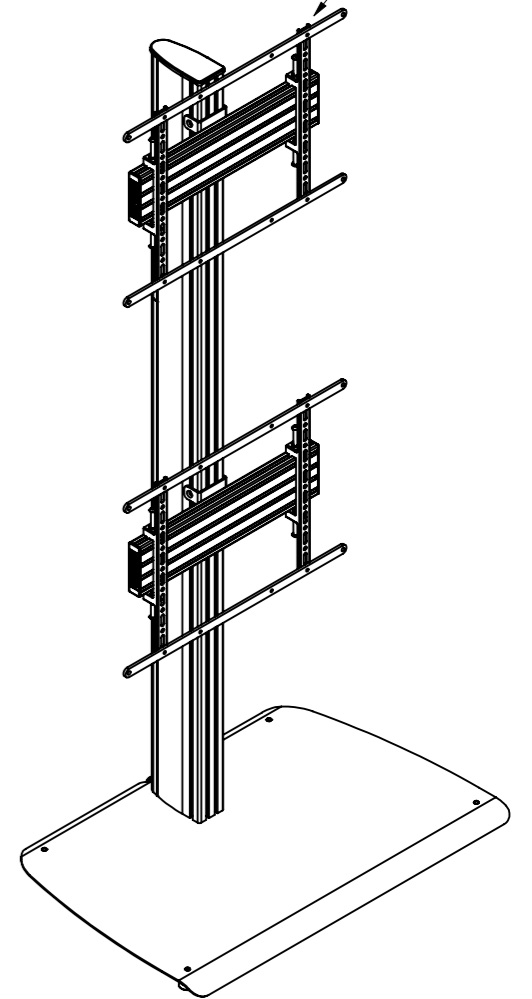

THE INFORMATION CONTAINED IN THIS DRAWING IS THE SOLE PROPERTY OF B-TECH INTERNATIONAL DESIGN AND MANUFACTURING LIMITED, ANY REPRODUCTION IN PART OR WHOLE WITHOUT THE WRITTEN PERMISSION OF B-TECH INTERNATIONAL DESIGN AND MANUFACTURING LIMITED IS PROHIBITED.

VESA 600 X 400 Interface Adapters can be used in portrait or landscape orientation

A

DETAIL A  
SCALE 1 : 10

<b>B-Tech International Design and Manufacturing Limited</b>		<b>B-Tech No:</b> BTF841
Part of the B-Tech International Group of Companies		<b>Version:</b> 1.0
 UNLESS OTHERWISE SPECIFIED DIMENSIONS ARE IN MILLIMETERS	<b>Size:</b> A3	<b>Title:</b> Universal Dual Stack Flat Screen Floor Stand (1.8m)
	<b>Scale:</b> 1:15	<b>Revision:</b> 0.0
<b>Sheet:</b> 1 of 1	<b>Date:</b> 23/05/17	<b>File Name:</b> BTD-BTF841-R0.0