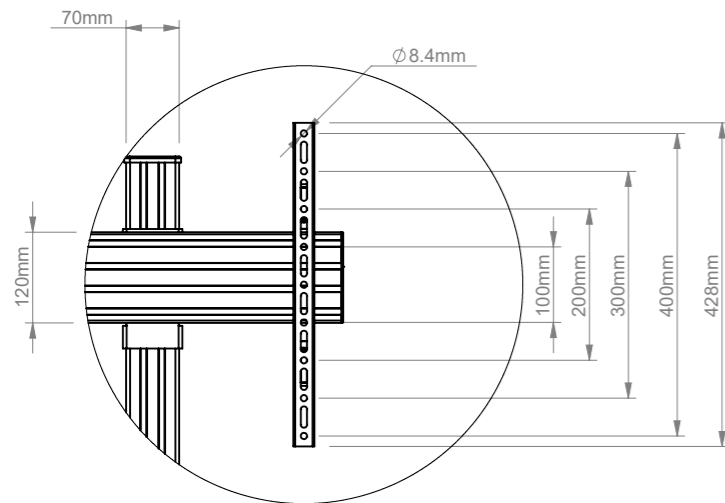

VESA 600 X 400 Interface Adapters can be used in portrait or landscape orientation

A

DETAIL A  
SCALE 1 : 10

<b>B-Tech International Design and Manufacturing Limited</b>		<b>B-Tech No:</b> BTF841
Part of the B-Tech International Group of Companies		<b>Version:</b> 1.0
 UNLESS OTHERWISE SPECIFIED DIMENSIONS ARE IN MILLIMETERS	<b>Size:</b> A3	<b>Title:</b> Universal Dual Stack Flat Screen Floor Stand (1.8m)
	<b>Scale:</b> 1:15	<b>Revision:</b> 0.0
<b>Sheet:</b> 1 of 1	<b>Date:</b> 23/05/17	<b>File Name:</b> BTD-BTF841-R0.0