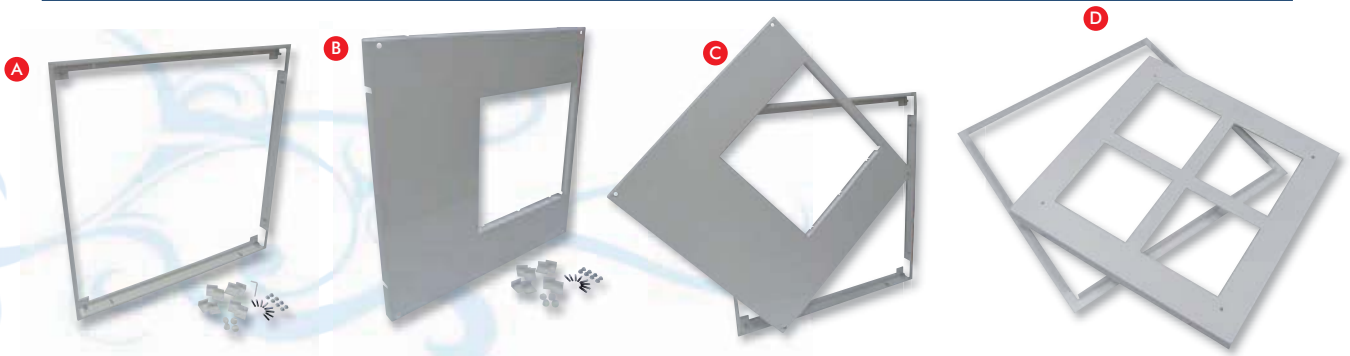

FRAMES AND TOPS

REF	DESCRIPTION
A HC-635 E	Aluminium frame kit for Video Lift finish / ends or Cinema Mirror fixation
B HC-635 C	Cinema Mirror top
C HC-635 EC	Aluminium frame kit for Cinema Mirror fixation and closing top.
D VL-FRAME01	Ceiling Frame Kit for VL-ONE Serie

REMOTE COMMANDS

Radio frequency **A**

Remote command; through radio frequency signal allowing versatil and comfortable use, its high end technology also allows working effectively in long distances and/or walls that may be an obstacle.

Comfortable, light, compact, long range, wide compatibility, modern and easy to handle.

Radio frequency commands are adapted to our wide range of videoproject products, including Cinema Mirror and Videolift; also allowing to work with 4 channels emisor of radio frequency.