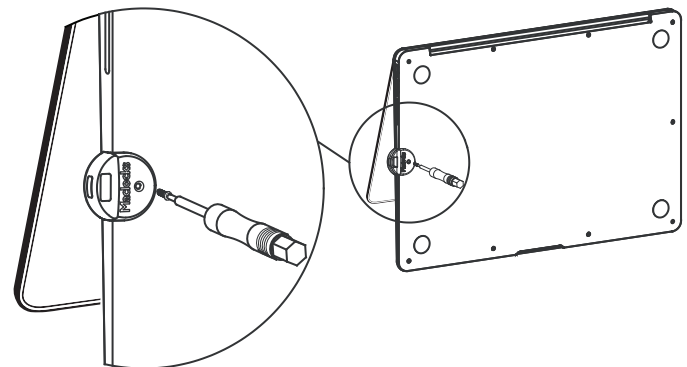

MacBook Air (13-inch, 2021) Ledge Adapter

SKU:MBALDG03

Assembly Instructions

- 1** REMOVE SCREW ON THE RIGHT SIDE OF THE LAPTOP USING SCREWDRIVER PROVIDED

- 2** INSTALL LEDGE WHILE THE **LAPTOP'S LID IS OPEN** WITH THE SCREW PROVIDED

IN THE BOX

Screwdriver

Attachment Screws
(Only one screw is required)

Ledge

MacBook Air (13-inch, 2021) Ledge Adapter

SKU:MBALDG03

Assembly Instructions

- 1** REMOVE SCREW ON THE RIGHT SIDE OF THE LAPTOP USING SCREWDRIVER PROVIDED

- 2** INSTALL LEDGE WHILE THE **LAPTOP'S LID IS OPEN** WITH THE SCREW PROVIDED

IN THE BOX

Screwdriver

Attachment Screws
(Only one screw is required)

Ledge