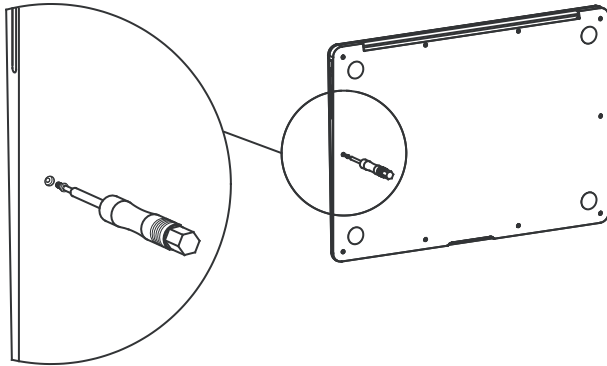

MacBook Air (13-inch, 2021) Ledge Adapter

SKU:MBALDG03

Assembly Instructions

- 1** REMOVE SCREW ON THE RIGHT SIDE OF THE LAPTOP USING SCREWDRIVER PROVIDED

- 2** INSTALL LEDGE WHILE THE **LAPTOP'S LID IS OPEN** WITH THE SCREW PROVIDED

IN THE BOX

Screwdriver

Attachment Screws
(Only one screw is required)

Ledge

MacBook Air (13-inch, 2021) Ledge Adapter

SKU:MBALDG03

Assembly Instructions

- 1** REMOVE SCREW ON THE RIGHT SIDE OF THE LAPTOP USING SCREWDRIVER PROVIDED

- 2** INSTALL LEDGE WHILE THE **LAPTOP'S LID IS OPEN** WITH THE SCREW PROVIDED

IN THE BOX

Screwdriver

Attachment Screws
(Only one screw is required)

Ledge