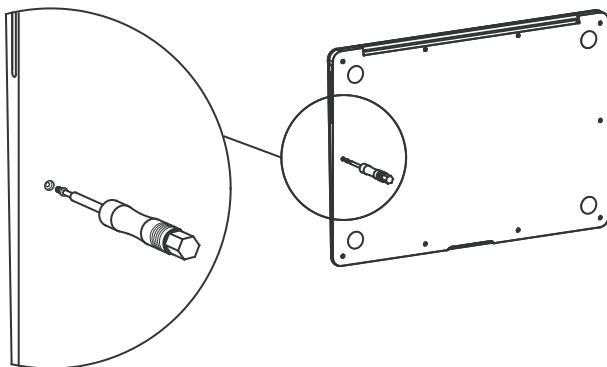

MacBook Air (13-inch, 2021) Ledge Adapter

SKU:MBALDG03

Assembly Instructions

- 1** REMOVE SCREW ON THE RIGHT SIDE OF THE LAPTOP USING SCREWDRIVER PROVIDED

- 2** INSTALL LEDGE WHILE THE **LAPTOP'S LID IS OPEN** WITH THE SCREW PROVIDED

IN THE BOX

Screwdriver

Attachment Screws
(Only one screw is required)

Ledge

MacBook Air (13-inch, 2021) Ledge Adapter

SKU:MBALDG03

Assembly Instructions

- 1** REMOVE SCREW ON THE RIGHT SIDE OF THE LAPTOP USING SCREWDRIVER PROVIDED

- 2** INSTALL LEDGE WHILE THE **LAPTOP'S LID IS OPEN** WITH THE SCREW PROVIDED

IN THE BOX

Screwdriver

Attachment Screws
(Only one screw is required)

Ledge