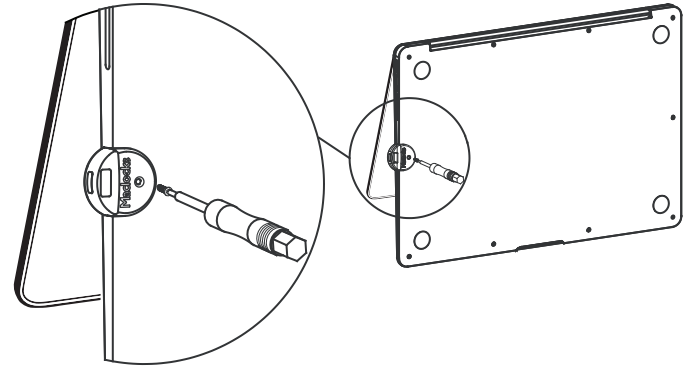

MacBook Air (13-inch, 2021) Ledge Adapter

SKU:MBALDG03

Assembly Instructions

- 1** REMOVE SCREW ON THE RIGHT SIDE OF THE LAPTOP USING SCREWDRIVER PROVIDED

- 2** INSTALL LEDGE WHILE THE **LAPTOP'S LID IS OPEN** WITH THE SCREW PROVIDED

IN THE BOX

Screwdriver

Attachment Screws
(Only one screw is required)

Ledge

MacBook Air (13-inch, 2021) Ledge Adapter

SKU:MBALDG03

Assembly Instructions

- 1** REMOVE SCREW ON THE RIGHT SIDE OF THE LAPTOP USING SCREWDRIVER PROVIDED

- 2** INSTALL LEDGE WHILE THE **LAPTOP'S LID IS OPEN** WITH THE SCREW PROVIDED

IN THE BOX

Screwdriver

Attachment Screws
(Only one screw is required)

Ledge