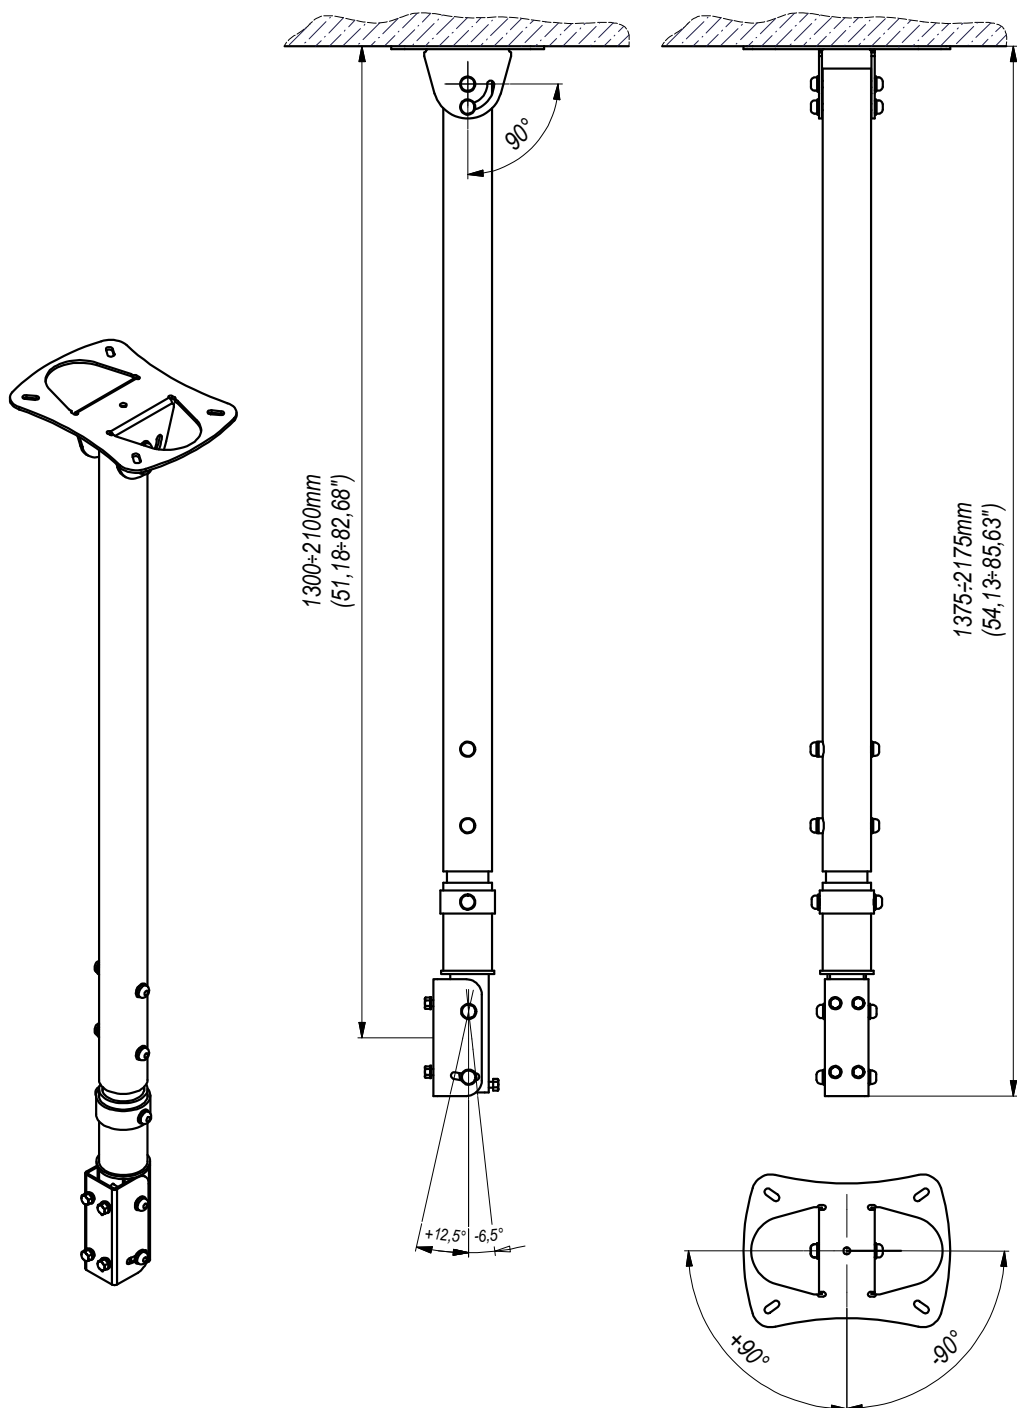

FEATURES

- Universal range of VESA mounting options
- Telescopic mounting - with flexible height adjustment
- Distance from the ceiling to the screen 1375 to 2175 mm
- Internal cable management in pole
- Adjustable tilt angle from 0° to 22°

min.
50x95 mm
max.
750x460
mm

min.
1375 mm
max.
2175 mm

PRODUCT SPECIFICATION

Dimensions (HxWxD)	Weight	Max capacity	Colour	Packaging dimensions
2175x800x200 mm	12 kg	60 kg	black silver	1310x210x210 mm

TECHNICAL DRAWINGS

FEATURES

- Universal Vesa compatibility
- Heavy duty 3 mm professional gauge steel
- Security bolts to prevent accidental screen movement
- Max. capacity 110 kg

TECHNICAL

min.
200x200 mm
max.
1200x400 mm

80"-95"

42 mm

min.
100x125 mm
max.
1200x510 mm

110 kg

FIXED WALL MOUNTS

PRODUCT SPECIFICATION

Dimensions	Weight	Max capacity	Colour	Packaging dimensions	EAN
1260x540x42 mm	11,3 kg	110 kg	black silver	1280x320x60 mm	5908252960897 5908252960903