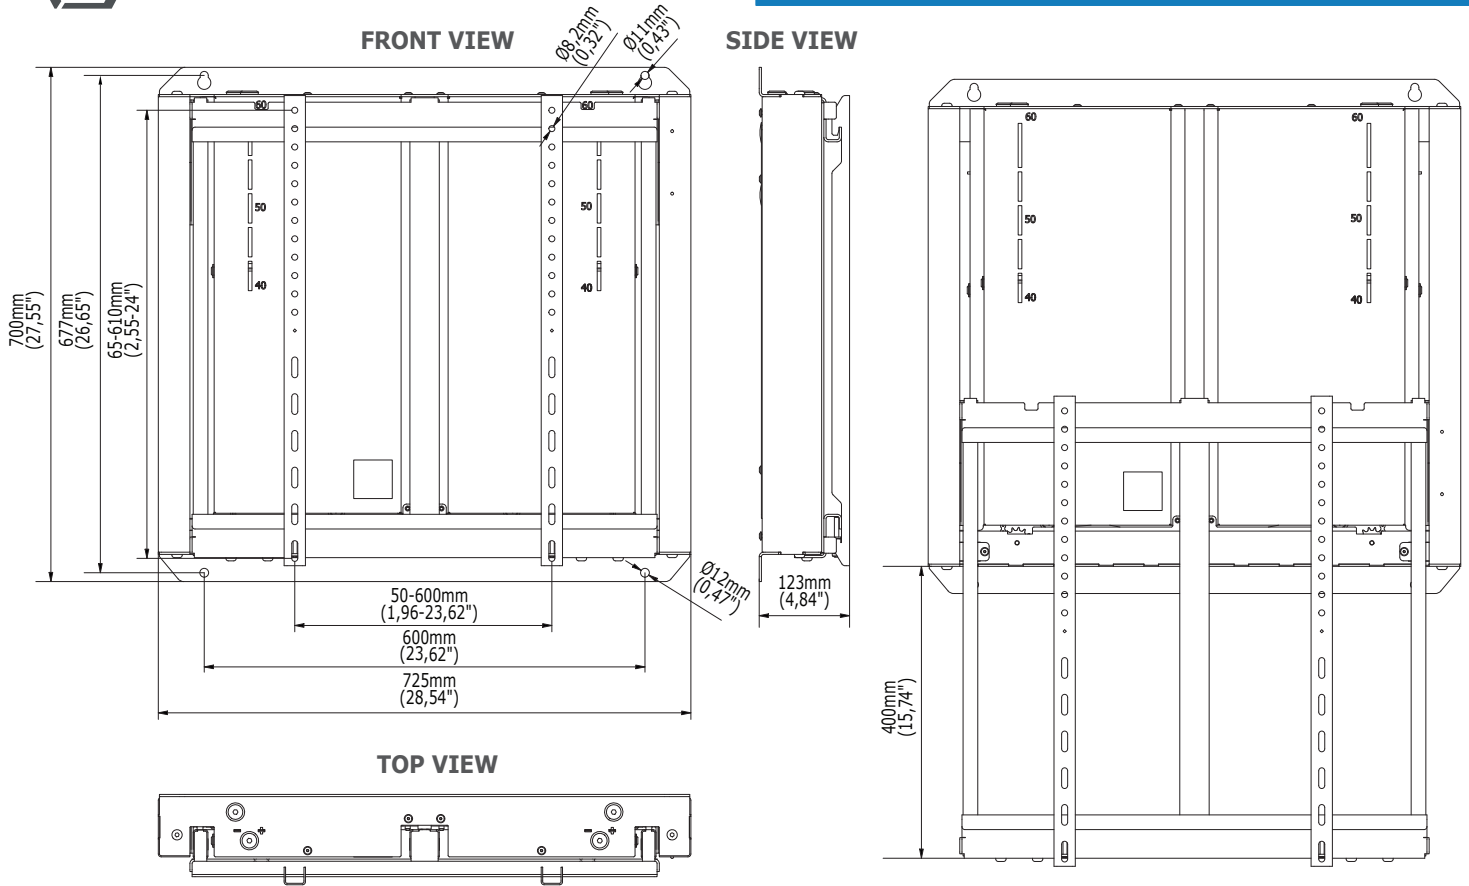

## PRODUCT SPECIFICATIONS

Short index	ELWM60
Product group	Display Mounts
Category	Wall mounts with Height Adjustment
Colour	Black
Warranty	Limited 5-years
Number of screens	1
Minimum screen size	55"
Maximum screen size	86"
Minimum load	35 kg
Maximum load	65 kg
Height adjustment	Yes
VESA Mounting Compatibility	100x100 up to 600x400

100x100  
600x400

35-65 kg

Durable steel structure

Simple design

The screen can be mounted close to the wall

## TECHNICAL SPECIFICATIONS

Product dimensions	W: 725 mm D: 123 mm H: 700 mm (W:28,54" D:4,84" H:27,55")
Product weight	36 kg (79,36 lb)
Max. mounting pattern	600 x 400 mm
Min. mounting pattern	50 x 50 mm

## LOGISTICS DATA

SAP INDEX	EAN CODE	COLOUR	PACKAGE DIMENSIONS	PACKAGE WEIGHT
WUSC-ELWM600	5902841108660	BLACK	1100 x 890 x 110 mm 43,31 x 35,04 x 4,33"	38 kg 83,77 lb

HS Code (Harmonized System): 732690, HTS Code (Harmonized Tariff Schedule): 7326909890, Country of Origin: Poland