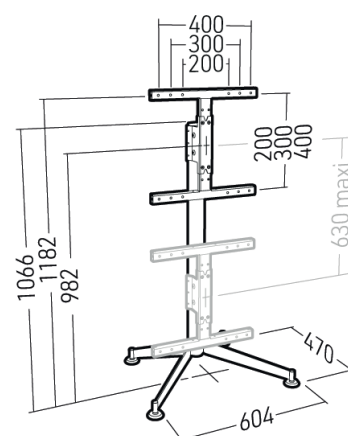

**ERARD®**

ESSENTIAL ACCESSORIES FOR AUDIO VIDEO COMPONENTS

**KANA1200L**

Réf. 039320 - EAN : 3185280393206

**Mobile or Fixed TV stand for screens from 30" to 55"**

- Supplied with 4 multidirectional castors and 4 fixed feet
- Nylon castors of 65 mm diameter, with elastomer tread
- Polypropylene (PP) fixed feet of 57 mm diameter, height-adjustable
- Column : Wood of 52 mm thickness, glued beechwood panel, polyurethane varnish, colour : light oak
- Base (legs) : Steel of 6 mm thickness, black epoxy paint
- Adjustable screen height along the entire length of the column
- Cable management behind the column, (full-height cable passages)
- Compatible with all screen types (LCD, LED, QLED, OLED, miniLED)
- Contains a set of screws and spacers required to install a screen with a curved or irregular panel (Kit Adapt+)
- 3 accessories (sold separately):
  - AV device shelf : KANA Shelf
  - Soundbar mount : KANA Sound
  - Media Player mount : KANA Player

**+** Universal TV stand that adapts to every kind of use and to all surroundings. Compatible with all types of screen. Beautiful quality of finish

Supported screen size	30" - 55" 76cm - 140cm
Screen thickness max	100 mm
Vesa compatible	200x200 200x300 200x400 300x200 300x300 300x400 400x200 400x300 400x400
Function	Mobile & fixed
Finish	Powder coated legs & polyurethane varnish column
Materials	Steel & wood
Colour	Black legs & light oak column
Cable management	Yes
Compatible OLED	Yes
Screw set and spacers for OLED included	Yes
Security system preventing falls	Yes
Person(s) for assembly	1 person
Assembly time	30 min
Screw set for screen	Screw Ø6 Screw Ø8
Warranty	10 years