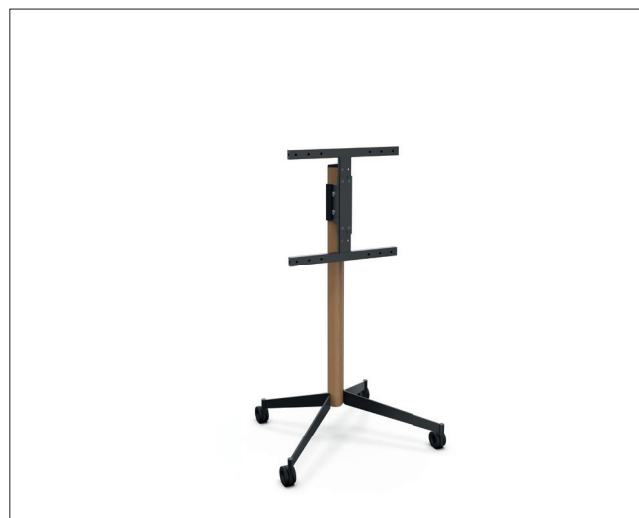

**ERARD®**

ESSENTIAL ACCESSORIES FOR AUDIO VIDEO COMPONENTS

**KANA1200L**

Réf. 039320 - EAN : 3185280393206

**Mobile or Fixed TV stand for screens from 30" to 55"**

- Supplied with 4 multidirectional castors and 4 fixed feet
- Nylon castors of 65 mm diameter, with elastomer tread
- Polypropylene (PP) fixed feet of 57 mm diameter, height-adjustable
- Column : Wood of 52 mm thickness, glued beechwood panel, polyurethane varnish, colour : light oak
- Base (legs) : Steel of 6 mm thickness, black epoxy paint
- Adjustable screen height along the entire length of the column
- Cable management behind the column, (full-height cable passages)
- Compatible with all screen types (LCD, LED, QLED, OLED, miniLED)
- Contains a set of screws and spacers required to install a screen with a curved or irregular panel (Kit Adapt+)
- 3 accessories (sold separately):
  - AV device shelf : KANA Shelf
  - Soundbar mount : KANA Sound
  - Media Player mount : KANA Player

**+** Universal TV stand that adapts to every kind of use and to all surroundings. Compatible with all types of screen. Beautiful quality of finish

Supported screen size	30" - 55" 76cm - 140cm
Screen thickness max	100 mm
Vesa compatible	200x200 200x300 200x400 300x200 300x300 300x400 400x200 400x300 400x400
Function	Mobile & fixed
Finish	Powder coated legs & polyurethane varnish column
Materials	Steel & wood
Colour	Black legs & light oak column
Cable management	Yes
Compatible OLED	Yes
Screw set and spacers for OLED included	Yes
Security system preventing falls	Yes
Person(s) for assembly	1 person
Assembly time	30 min
Screw set for screen	Screw Ø6 Screw Ø8
Warranty	10 years