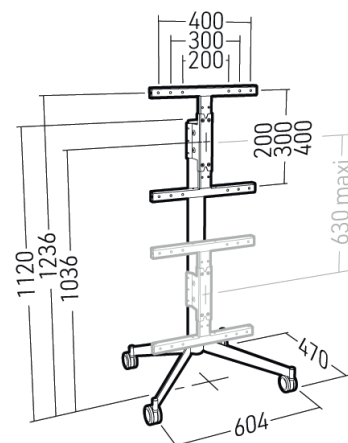

**ERARD®**

ESSENTIAL ACCESSORIES FOR AUDIO VIDEO COMPONENTS

**KANA1200L**

Réf. 039320 - EAN : 3185280393206

**Mobile or Fixed TV stand for screens from 30" to 55"**

- Supplied with 4 multidirectional castors and 4 fixed feet
- Nylon castors of 65 mm diameter, with elastomer tread
- Polypropylene (PP) fixed feet of 57 mm diameter, height-adjustable
- Column : Wood of 52 mm thickness, glued beechwood panel, polyurethane varnish, colour : light oak
- Base (legs) : Steel of 6 mm thickness, black epoxy paint
- Adjustable screen height along the entire length of the column
- Cable management behind the column, (full-height cable passages)
- Compatible with all screen types (LCD, LED, QLED, OLED, miniLED)
- Contains a set of screws and spacers required to install a screen with a curved or irregular panel (Kit Adapt+)
- 3 accessories (sold separately):
  - AV device shelf : KANA Shelf
  - Soundbar mount : KANA Sound
  - Media Player mount : KANA Player

**+** Universal TV stand that adapts to every kind of use and to all surroundings. Compatible with all types of screen. Beautiful quality of finish

Supported screen size	30" - 55" 76cm - 140cm
Screen thickness max	100 mm
Vesa compatible	200x200 200x300 200x400 300x200 300x300 300x400 400x200 400x300 400x400
Function	Mobile & fixed
Finish	Powder coated legs & polyurethane varnish column
Materials	Steel & wood
Colour	Black legs & light oak column
Cable management	Yes
Compatible OLED	Yes
Screw set and spacers for OLED included	Yes
Security system preventing falls	Yes
Person(s) for assembly	1 person
Assembly time	30 min
Screw set for screen	Screw Ø6 Screw Ø8
Warranty	10 years