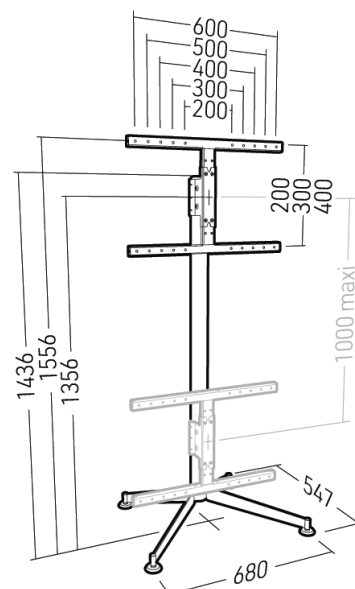

ERARD®

ESSENTIAL ACCESSORIES FOR AUDIO VIDEO COMPONENTS

KANA1600XXL

Réf. 039260 - EAN : 3185280392605

Mobile or Fixed TV stand for screens from 40" to 80"

- Supplied with 4 multidirectional castors and 4 fixed feet
- Nylon castors of 65 mm diameter, with elastomer tread
- Polypropylene (PP) fixed feet of 57 mm diameter, height-adjustable
- Column : Steel of 5 mm thickness, ultra-matte polyester paint, colour : cast-iron grey
- Base (legs) : Steel of 6 mm thickness, black epoxy paint
- Adjustable screen height along the entire length of the column
- Cable management behind the column, (full-height cable passages)
- Compatible with all screen types (LCD, LED, QLED, OLED, miniLED)
- Contains a set of screws and spacers required to install a screen with a curved or irregular panel (Kit Adapt+)
- 3 accessories (sold separately):
 - AV device shelf : KANA Shelf
 - Soundbar mount : KANA Sound
 - Media Player mount : KANA Player

+ Universal TV stand that adapts to every kind of use and to all surroundings. Compatible with all types of screen. Beautiful quality of finish

Supported screen size	40" - 80" 101cm - 203cm
Screen thickness max	100 mm
Vesa compatible	200x200 200x300 200x400 300x200 300x300 300x400 400x200 400x300 400x400 500x200 500x300 500x400 600x200 600x300 600x400
Function	Mobile & fixed
Finish	Powder coating
Materials	Steel
Colour	Black legs & cast iron grey column
Cable management	Yes
Compatible OLED	Yes
Screw set and spacers for OLED included	Yes
Security system preventing falls	Yes
Person(s) for assembly	1 person
Assembly time	30 min
Screw set for screen	Screw Ø6 Screw Ø8
Warranty	10 years