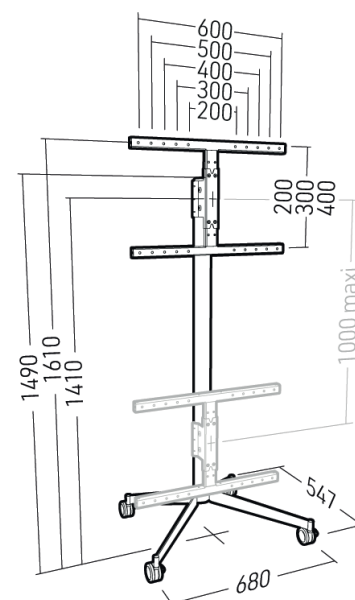

ERARD®

ESSENTIAL ACCESSORIES FOR AUDIO VIDEO COMPONENTS

KANA1600XXL

Réf. 039260 - EAN : 3185280392605

Mobile or Fixed TV stand for screens from 40" to 80"

- Supplied with 4 multidirectional castors and 4 fixed feet
- Nylon castors of 65 mm diameter, with elastomer tread
- Polypropylene (PP) fixed feet of 57 mm diameter, height-adjustable
- Column : Steel of 5 mm thickness, ultra-matte polyester paint, colour : cast-iron grey
- Base (legs) : Steel of 6 mm thickness, black epoxy paint
- Adjustable screen height along the entire length of the column
- Cable management behind the column, (full-height cable passages)
- Compatible with all screen types (LCD, LED, QLED, OLED, miniLED)
- Contains a set of screws and spacers required to install a screen with a curved or irregular panel (Kit Adapt+)
- 3 accessories (sold separately):
 - AV device shelf : KANA Shelf
 - Soundbar mount : KANA Sound
 - Media Player mount : KANA Player

+ Universal TV stand that adapts to every kind of use and to all surroundings. Compatible with all types of screen. Beautiful quality of finish

Supported screen size	40" - 80" 101cm - 203cm
Screen thickness max	100 mm
Vesa compatible	200x200 200x300 200x400 300x200 300x300 300x400 400x200 400x300 400x400 500x200 500x300 500x400 600x200 600x300 600x400
Function	Mobile & fixed
Finish	Powder coating
Materials	Steel
Colour	Black legs & cast iron grey column
Cable management	Yes
Compatible OLED	Yes
Screw set and spacers for OLED included	Yes
Security system preventing falls	Yes
Person(s) for assembly	1 person
Assembly time	30 min
Screw set for screen	Screw Ø6 Screw Ø8
Warranty	10 years