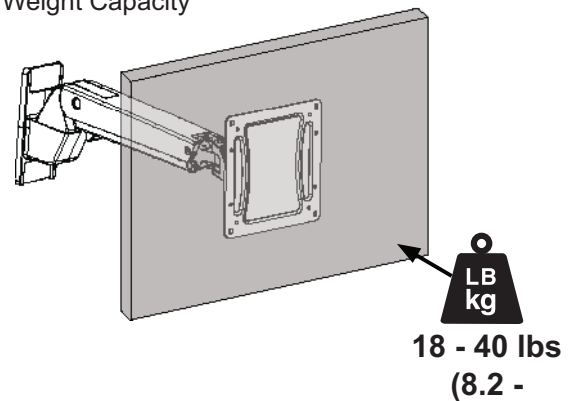

Interactive Arm HD

Dimensional & Range of Motion Illustrations

Dimensions

Wall Mount Bracket

Stud mounting:
M8 x 80mm or 5/16" x 3" and
flat washer 8mm or 5/16" (2
places)

Range of Motion

Weight Capacity

© 2011 Ergotron, Inc. rev. 12/05/2011 DIM-INTRATV, HD