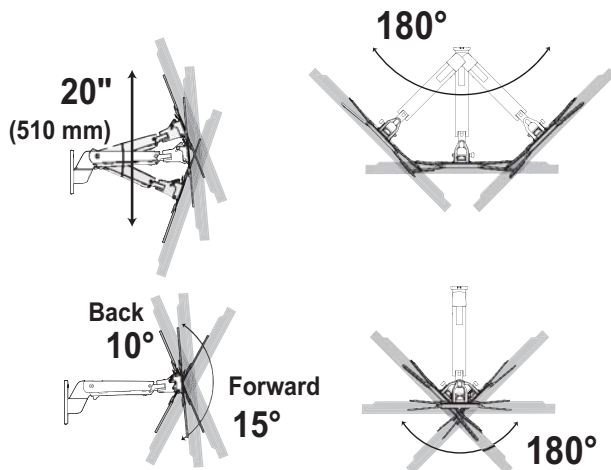

Interactive Arm HD

Dimensional & Range of Motion Illustrations

Dimensions

Wall Mount Bracket

Stud mounting:
M8 x 80mm or 5/16" x 3" and
flat washer 8mm or 5/16" (2
places)

Range of Motion

Weight Capacity

© 2011 Ergotron, Inc. rev. 12/05/2011 DIM-INTRATV, HD