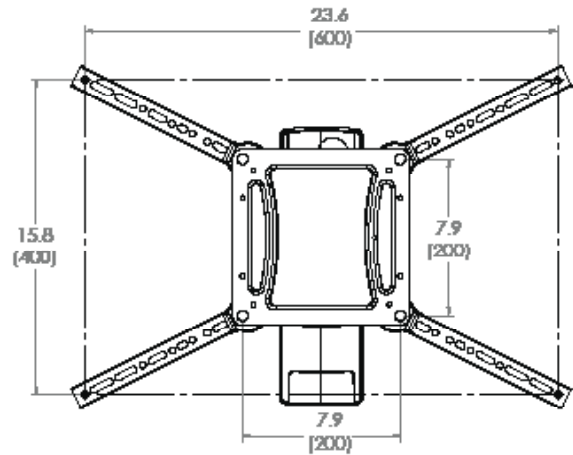

Interactive Arm HD

Dimensional & Range of Motion Illustrations

Dimensions

Wall Mount Bracket

Stud mounting:
M8 x 80mm or 5/16" x 3" and
flat washer 8mm or 5/16" (2
places)

Range of Motion

Weight Capacity

© 2011 Ergotron, Inc. rev. 12/05/2011 DIM-INTRATV, HD