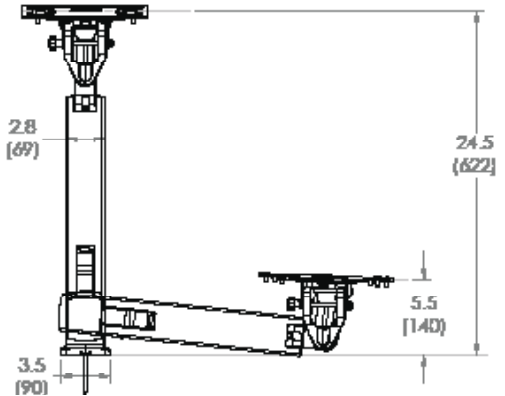

Interactive Arm HD

Dimensional & Range of Motion Illustrations

Dimensions

Wall Mount Bracket

Stud mounting:
M8 x 80mm or 5/16" x 3" and
flat washer 8mm or 5/16" (2
places)

Range of Motion

Weight Capacity

© 2011 Ergotron, Inc. rev. 12/05/2011 DIM-INTRATV, HD