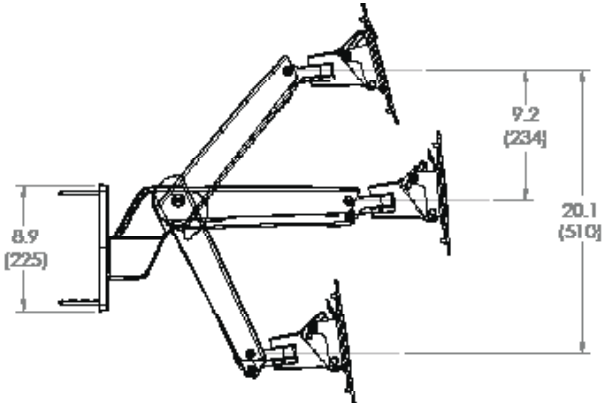

Interactive Arm HD

Dimensional & Range of Motion Illustrations

Dimensions

Wall Mount Bracket

Stud mounting:
M8 x 80mm or 5/16" x 3" and
flat washer 8mm or 5/16" (2
places)

Range of Motion

Weight Capacity

© 2011 Ergotron, Inc. rev. 12/05/2011 DIM-INTRATV, HD