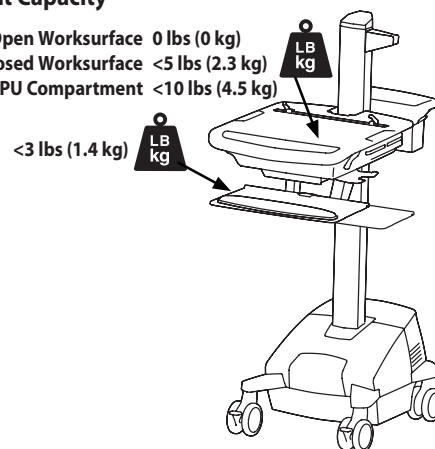

Tokyo, Japan
 www.ergotron.com
 apaccustomerservice@ergotron.com

www.ergotron.com
 info.oem@ergotron.com

Ergotron® StyleView Cart

Dimensional Illustrations

StyleView® EMR Laptop Cart, Powered

Dimensions

Laptop Compartment

When figuring dimensions, include mounted accessories, protruding cables and port replicators or docking stations.

Range of Motion

Weight Capacity

- Open Worksurface 0 lbs (0 kg)
- Closed Worksurface <5 lbs (2.3 kg)
- CPU Compartment <10 lbs (4.5 kg)