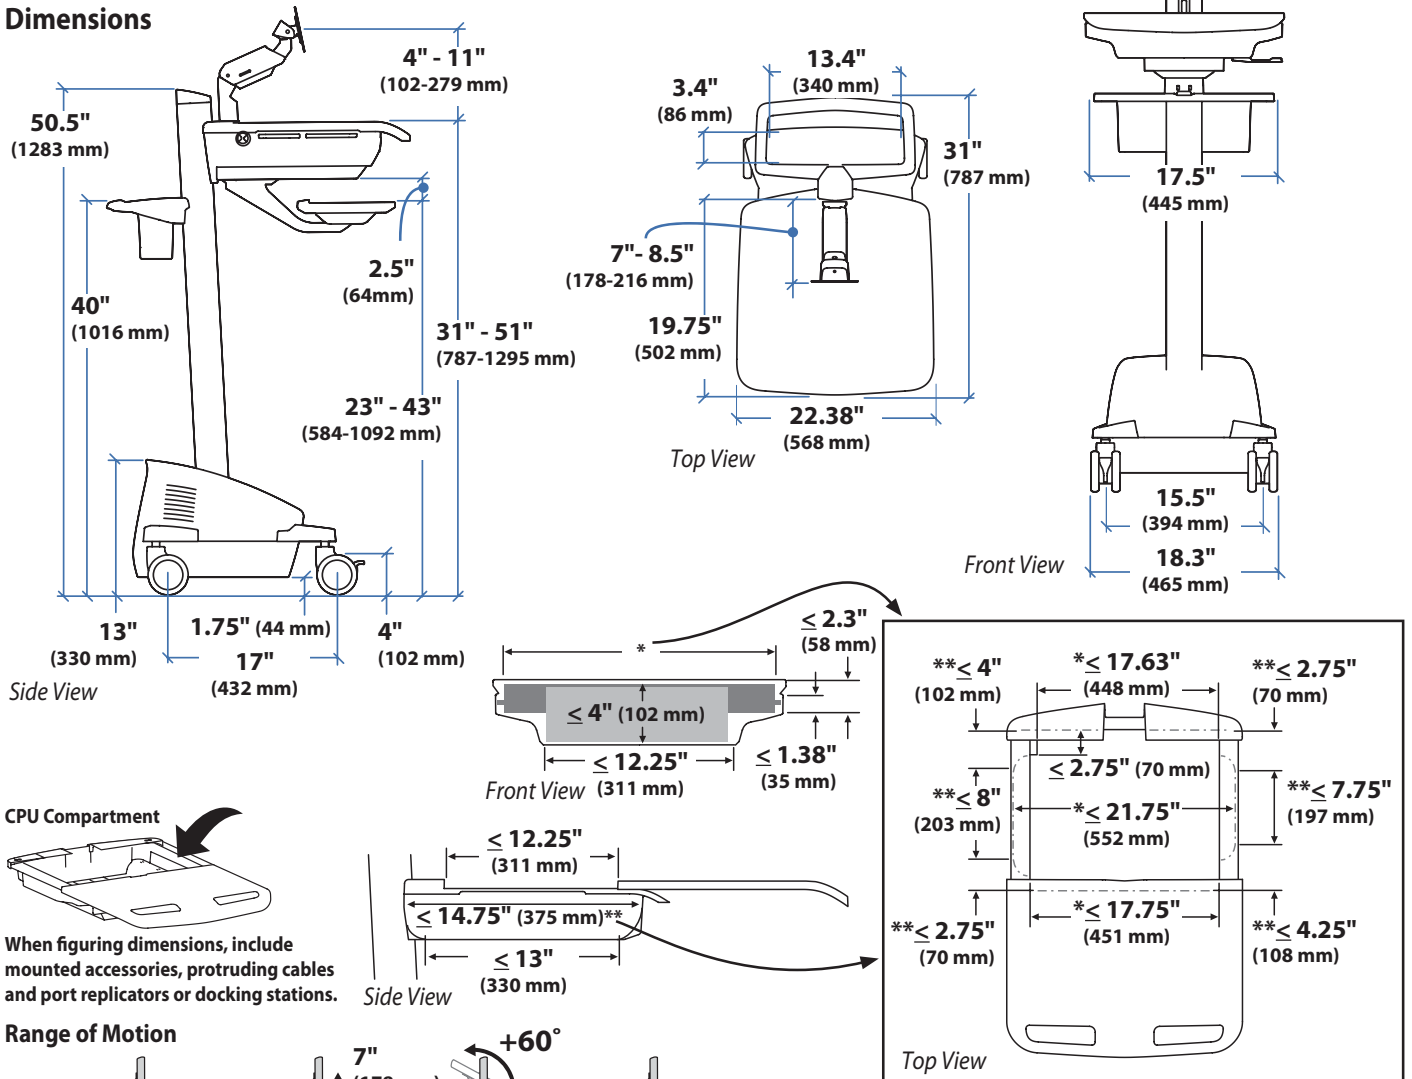

Tokyo, Japan
 www.ergotron.com
 apaccustomerservice@ergotron.com

www.ergotron.com
 info.oem@ergotron.com

Ergotron® StyleView Cart

Dimensional Illustrations

StyleView® EMR Cart with LCD Arm, Powered

Dimensions

Range of Motion

Weight Capacity: <14 lbs (6.4 kg)

Carts with LiFe Power System: 5-11 lbs (2.3-5 kg)

0 lbs (0 kg) Open Worksurface
 <5 lbs (2.3 kg) Closed Worksurface*

<13 lbs (5.9 kg) CPU Compartment**

*Weight Capacity for carts with LiFe Power System is <3 lbs (1.4kg).