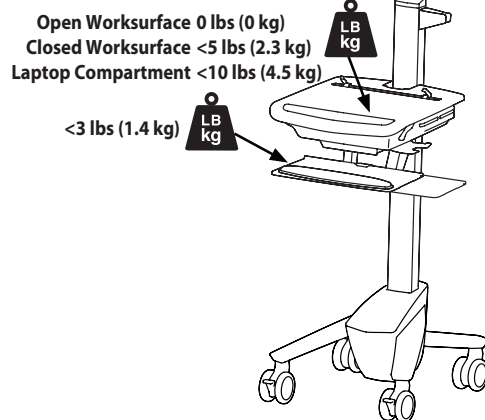

Ergotron® StyleView Cart

Dimensional Illustrations

StyleView® EMR Laptop Cart, SV40

Dimensions

Range of Motion

Weight Capacity

© 2012 Ergotron, Inc. rev. 05/03/2012 DIM-SV4X-EMR-NORO Content is subject to change without notification