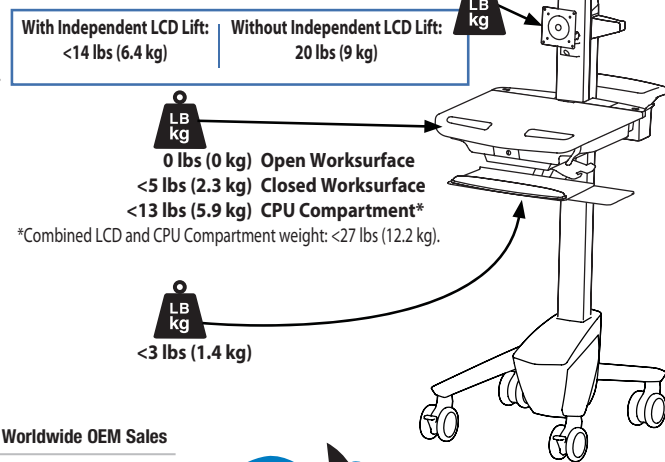

www.ergotron.com
 info.oem@ergotron.com

Ergotron® StyleView Cart

Dimensional Illustrations

StyleView® EMR Cart with LCD Pivot

Dimensions

Side View

CPU Compartment

When figuring dimensions, include mounted accessories, protruding cables and port replicators or docking stations.

Range of Motion

Weight Capacity

© 2012 Ergotron, Inc. rev. 05/03/2012 DIM-SV4X-EMR-NORO Content is subject to change without notification

Americas Sales and Corporate Headquarters

EMEA Sales

APAC Sales

Worldwide OEM Sales