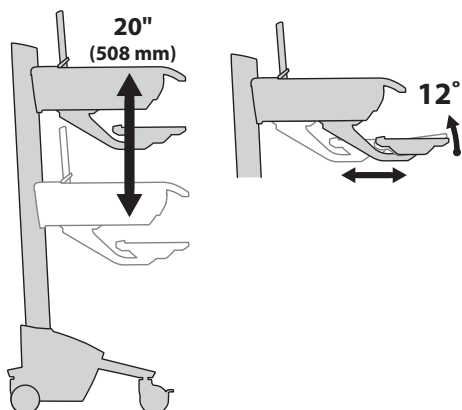

Ergotron® StyleView Cart

Dimensional Illustrations

StyleView® EMR Laptop Cart, SV40

Dimensions

Range of Motion

Weight Capacity

© 2012 Ergotron, Inc. rev. 05/03/2012 DIM-SV4X-EMR-NORO Content is subject to change without notification