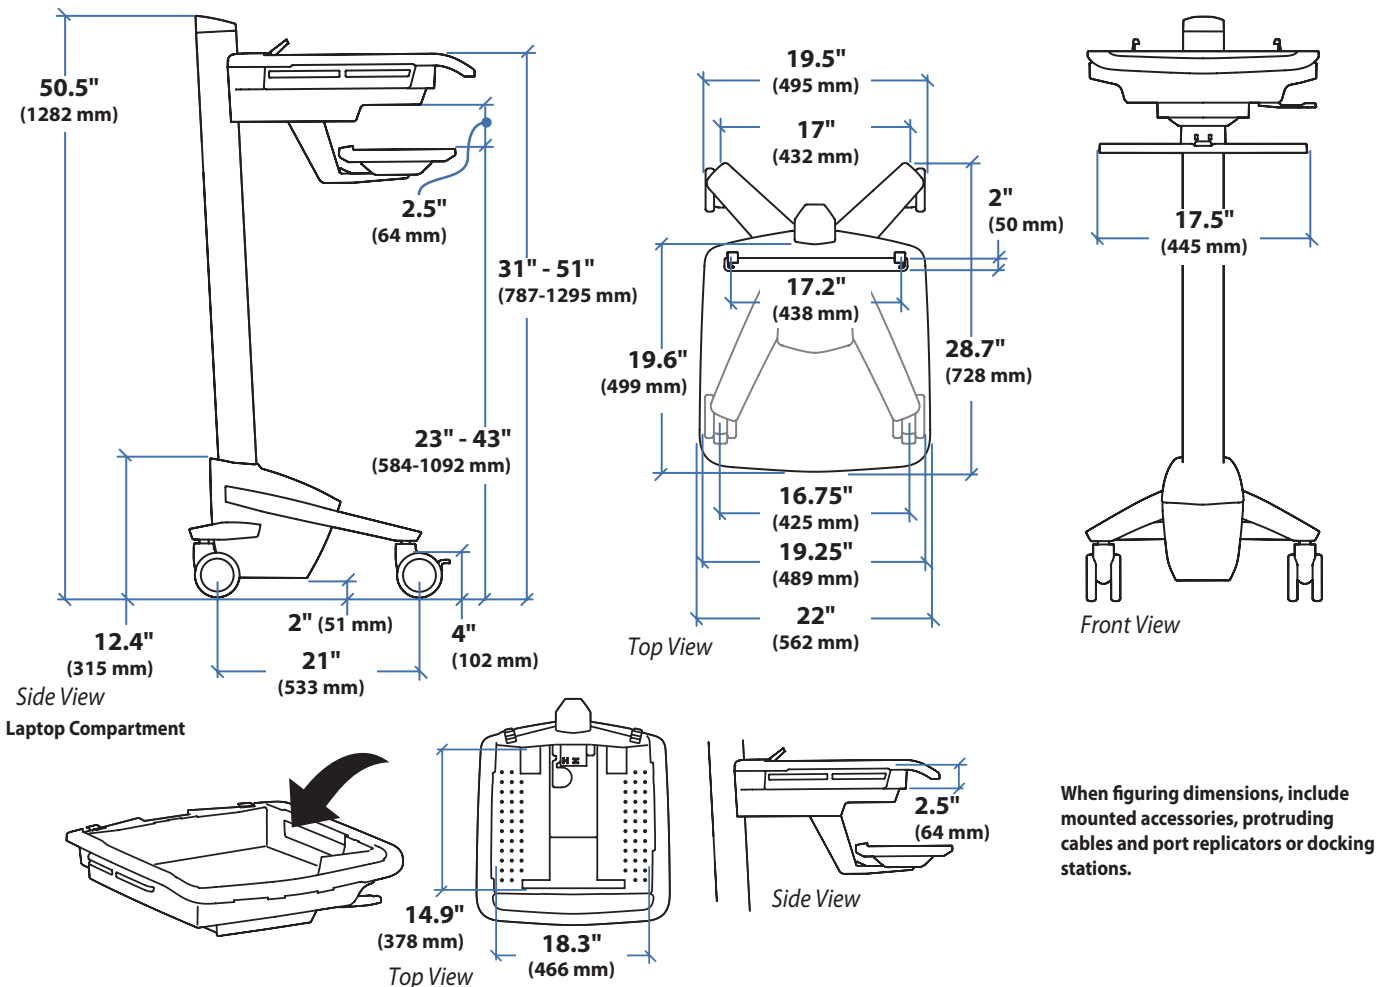

Ergotron® StyleView Cart

Dimensional Illustrations

StyleView® EMR Laptop Cart, SV40

Dimensions

Range of Motion

Weight Capacity

© 2012 Ergotron, Inc. rev. 05/03/2012 DIM-SV4X-EMR-NORO Content is subject to change without notification