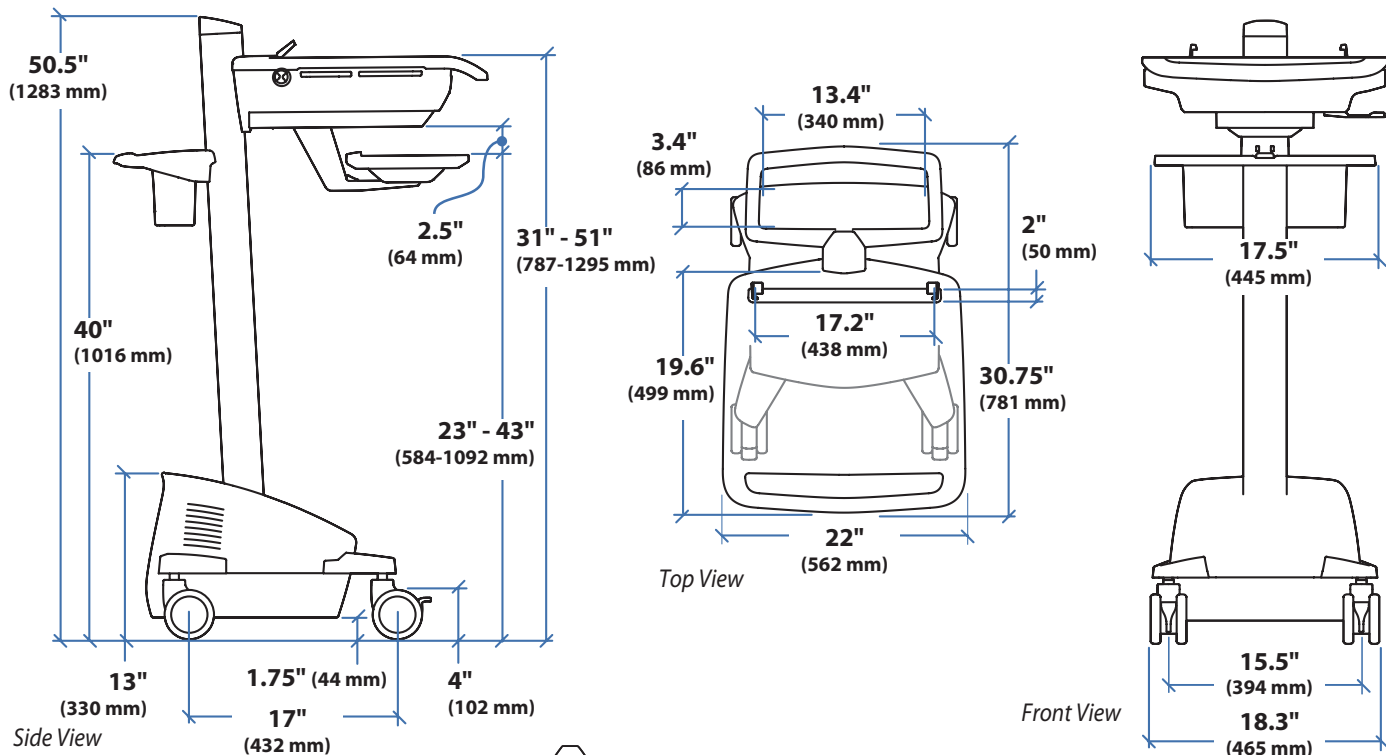

Tokyo, Japan
 www.ergotron.com
 apaccustomerservice@ergotron.com

www.ergotron.com
 info.oem@ergotron.com

Ergotron® StyleView Cart

Dimensional Illustrations

StyleView® EMR Laptop Cart, Powered

Dimensions

Laptop Compartment

When figuring dimensions, include mounted accessories, protruding cables and port replicators or docking stations.

Range of Motion

Weight Capacity

- Open Worksurface 0 lbs (0 kg)
- Closed Worksurface <5 lbs (2.3 kg)
- CPU Compartment <10 lbs (4.5 kg)