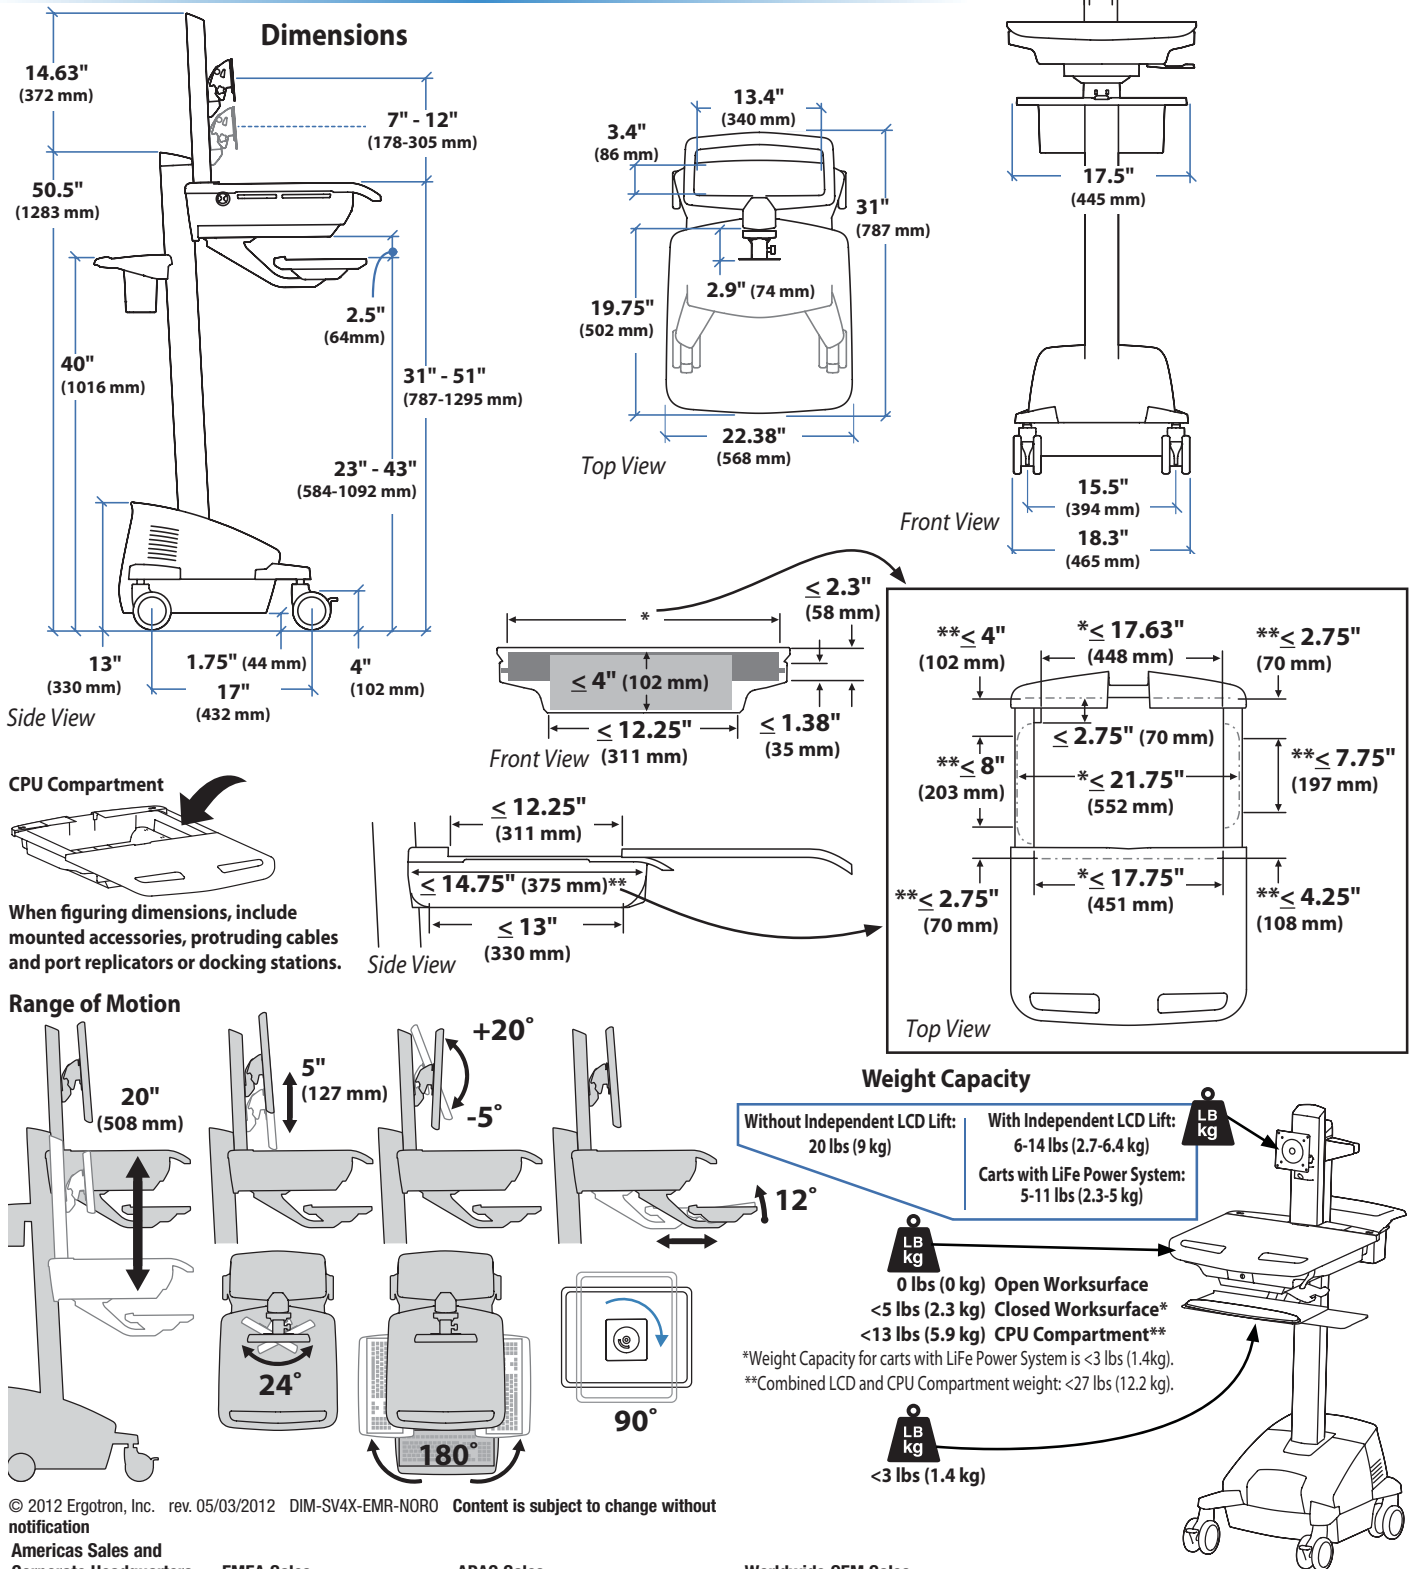

Dimensional Illustrations

StyleView® EMR Cart with LCD Pivot, Powered

When figuring dimensions, include mounted accessories, protruding cables and port replicators or docking stations.

© 2012 Ergotron, Inc. rev. 05/03/2012 DIM-SV4X-EMR-NORO Content is subject to change without notification