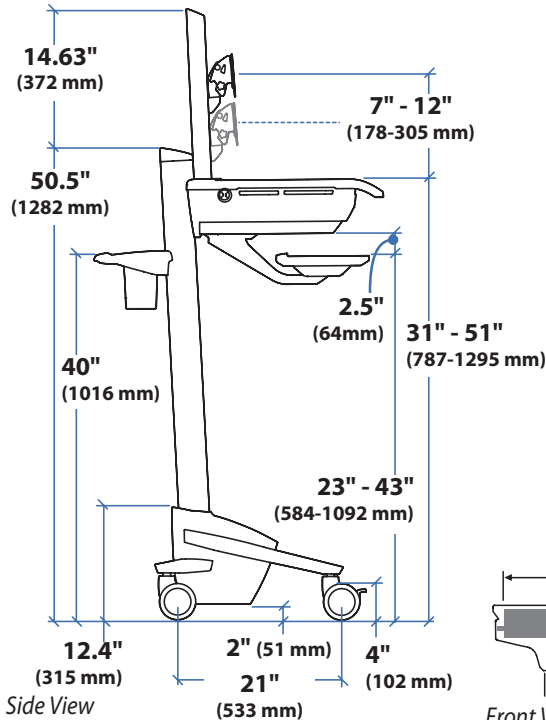

www.ergotron.com
 info.oem@ergotron.com

Ergotron® StyleView Cart

Dimensional Illustrations

StyleView® EMR Cart with LCD Pivot

Dimensions

Side View

CPU Compartment

When figuring dimensions, include mounted accessories, protruding cables and port replicators or docking stations.