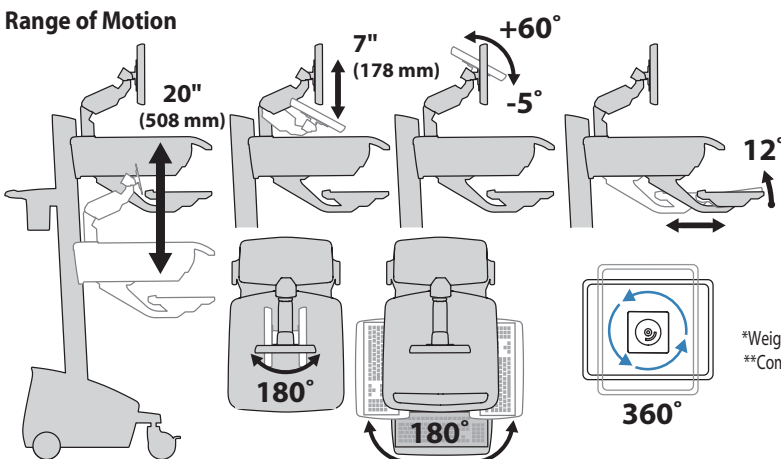

Tokyo, Japan
 www.ergotron.com
 apaccustomerservice@ergotron.com

www.ergotron.com
 info.oem@ergotron.com

Ergotron® StyleView Cart

Dimensional Illustrations

StyleView® EMR Cart with LCD Arm, Powered

Dimensions

Range of Motion

Weight Capacity: <14 lbs (6.4 kg)

Carts with LiFe Power System: 5-11 lbs (2.3-5 kg)

0 lbs (0 kg) Open Worksurface
 <5 lbs (2.3 kg) Closed Worksurface*

<13 lbs (5.9 kg) CPU Compartment**

*Weight Capacity for carts with LiFe Power System is <3 lbs (1.4kg).