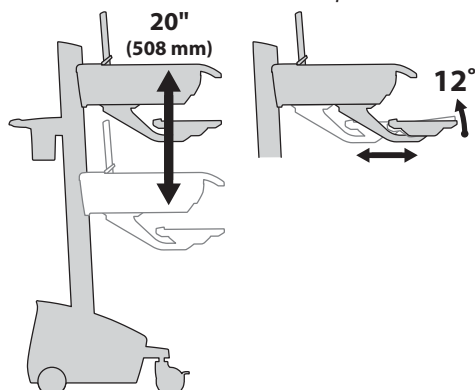

Tokyo, Japan
 www.ergotron.com
 apaccustomerservice@ergotron.com

www.ergotron.com
 info.oem@ergotron.com

Ergotron® StyleView Cart

Dimensional Illustrations

StyleView® EMR Laptop Cart, Powered

Dimensions

Laptop Compartment

When figuring dimensions, include mounted accessories, protruding cables and port replicators or docking stations.

Range of Motion

Weight Capacity

- Open Worksurface 0 lbs (0 kg)
- Closed Worksurface <5 lbs (2.3 kg)
- CPU Compartment <10 lbs (4.5 kg)