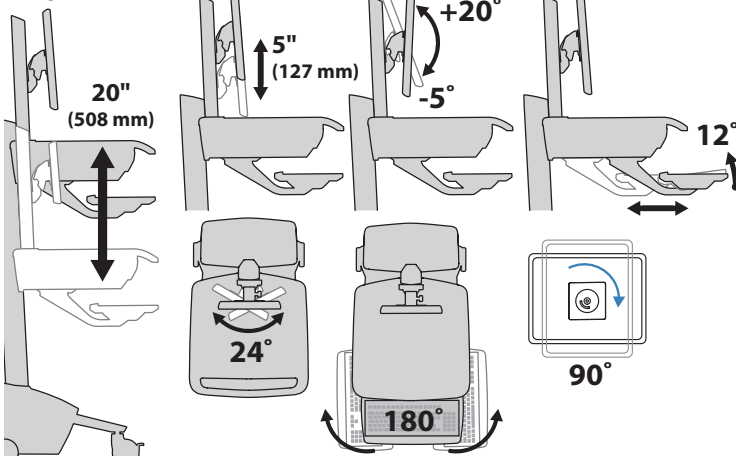

www.ergotron.com
 info.oem@ergotron.com

Ergotron® StyleView Cart

Dimensional Illustrations

StyleView® EMR Cart with LCD Pivot

Dimensions

Side View

CPU Compartment

When figuring dimensions, include mounted accessories, protruding cables and port replicators or docking stations.

Range of Motion

Weight Capacity

© 2012 Ergotron, Inc. rev. 05/03/2012 DIM-SV4X-EMR-NORO Content is subject to change without notification

Americas Sales and Corporate Headquarters

EMEA Sales

APAC Sales

Worldwide OEM Sales