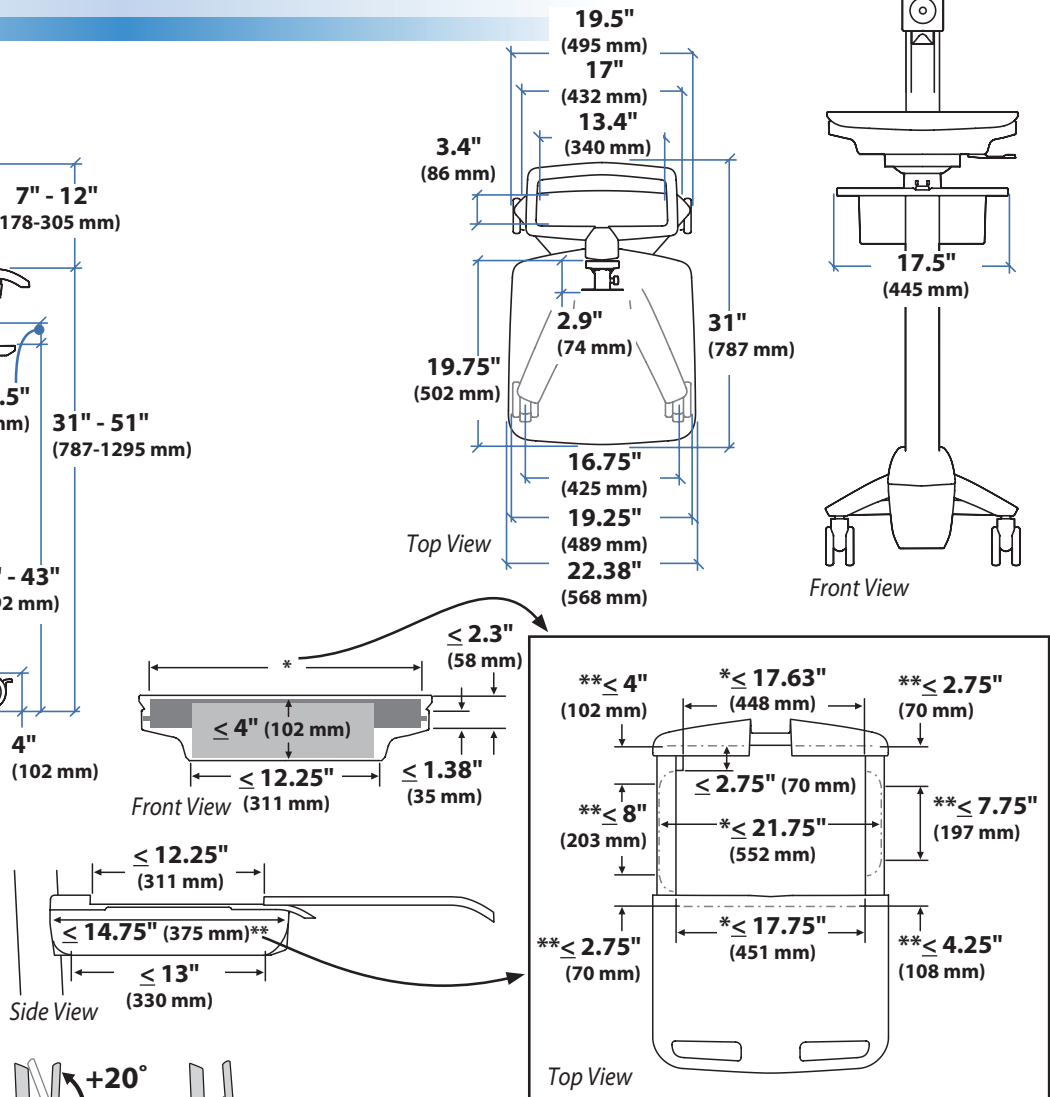

www.ergotron.com
 info.oem@ergotron.com

Ergotron® StyleView Cart

Dimensional Illustrations

StyleView® EMR Cart with LCD Pivot

Dimensions

Side View

CPU Compartment

When figuring dimensions, include mounted accessories, protruding cables and port replicators or docking stations.