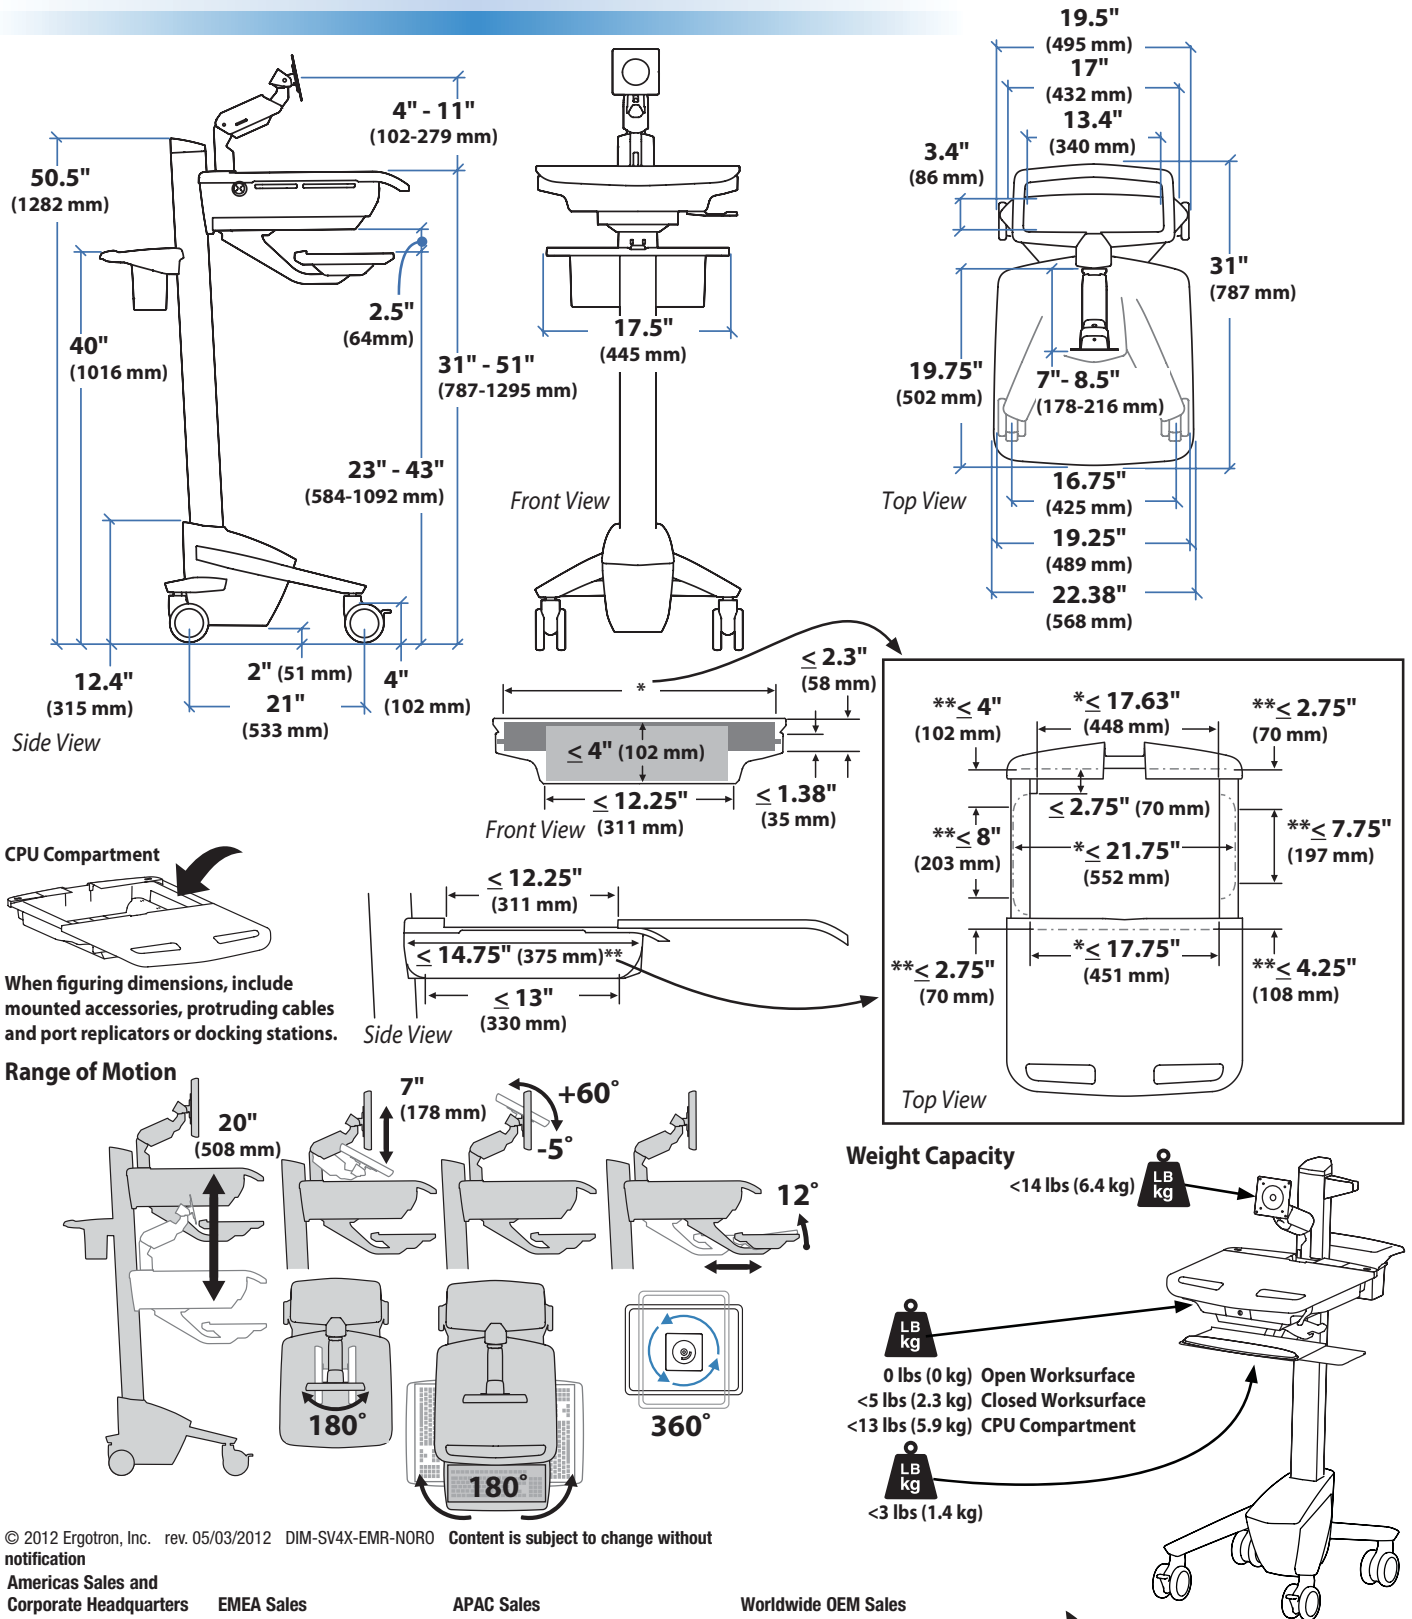

www.ergotron.com
info.oem@ergotron.com

Ergotron® StyleView Cart

Dimensional Illustrations

StyleView® EMR Cart with LCD Arm

© 2012 Ergotron, Inc. rev. 05/03/2012 DIM-SV4X-EMR-NORO Content is subject to change without notification