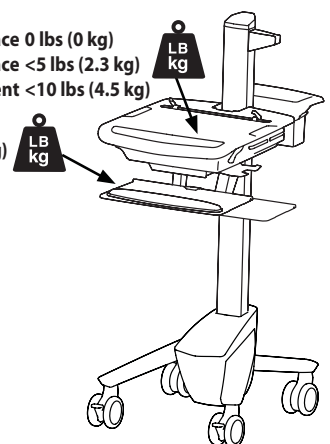

Front View

Laptop Compartment

When figuring dimensions, include mounted accessories, protruding cables and port replicators or docking stations.

Range of Motion

Weight Capacity

- Open Worksurface 0 lbs (0 kg)
- Closed Worksurface <5 lbs (2.3 kg)
- Laptop Compartment <10 lbs (4.5 kg)

<3 lbs (1.4 kg)

© 2012 Ergotron, Inc. rev. 05/03/2012 DIM-SV4X-EMR-NORO Content is subject to change without notification

Americas Sales and Corporate Headquarters

EMEA Sales

APAC Sales

Worldwide OEM Sales