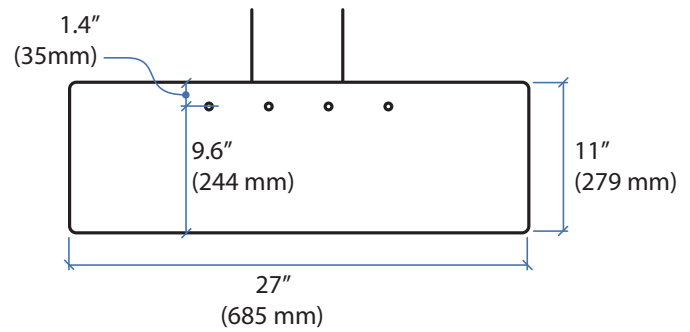

Keyboard Tray for WorkFit-A and WorkFit-S

Weight Capacity

Dimensions

Attachment Options

© 2014 Ergotron, Inc. rev. 01/09/2014 DIM-KBtray Content is subject to change without notification

Americas Sales and Corporate Headquarters