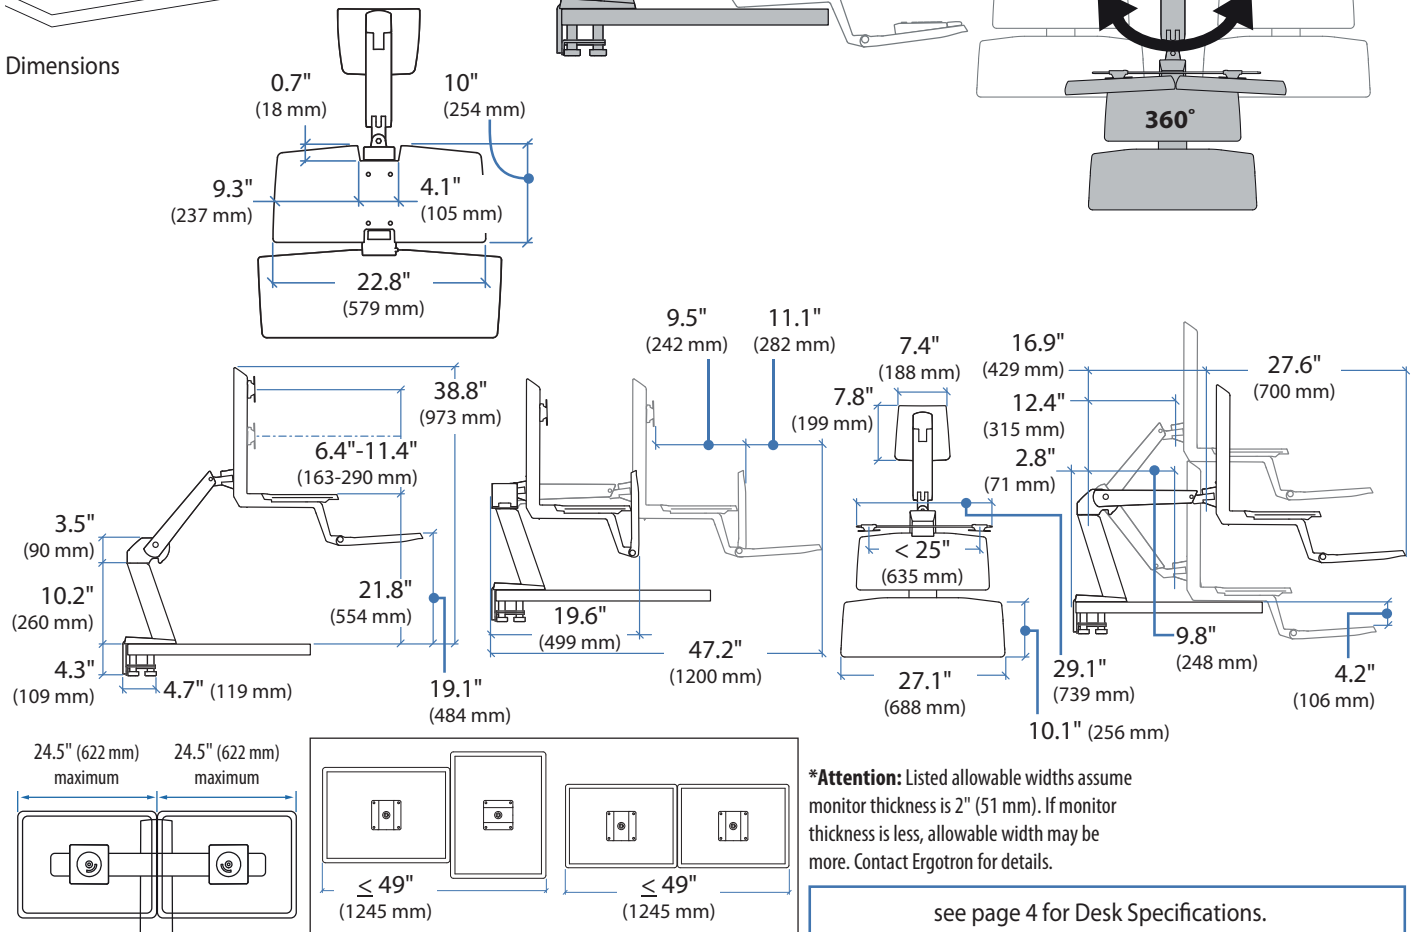

Ergotron®

WorkFit-A, Dual

Dimensional & Range of Motion Illustrations

Weight Capacity:

Dimensions

see page 4 for Desk Specifications.

© 2013 Ergotron, Inc. rev. 08/26/2013 DIM-WorkFit-A-dropdownKB Content is subject to change without notification

APAC Sale

Tokyo, Japan
www.ergotron.com
apaccustomerservice@ergotron.com

Worldwide OEM Sales

www.ergotron.com
info.oem@ergotron.com

Ergotron®

WorkFit-A

Dimensional & Range of Motion Illustrations

Desk Dimensions: