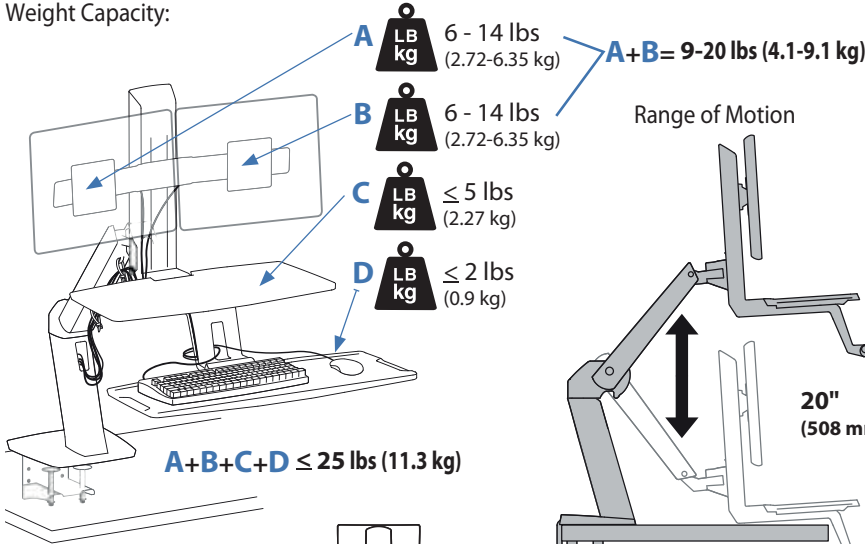

Ergotron®

WorkFit-A, Dual

Dimensional & Range of Motion Illustrations

Weight Capacity:

Dimensions

see page 4 for Desk Specifications.

© 2013 Ergotron, Inc. rev. 08/26/2013 DIM-WorkFit-A-dropdownKB Content is subject to change without notification