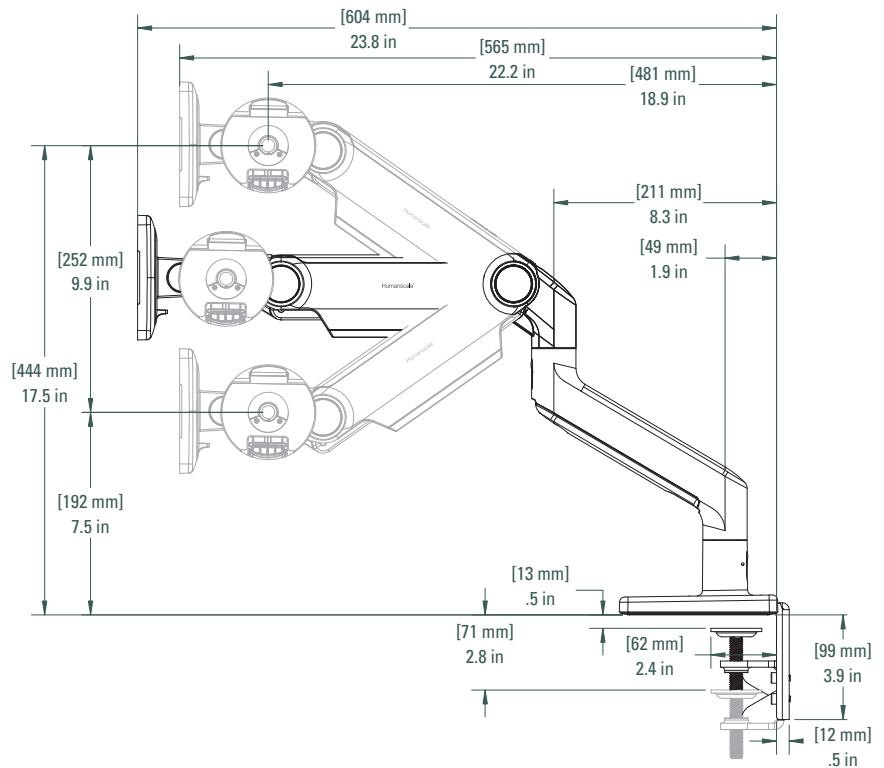

# M81CMxBTB

AVAILABLE COLORS		
	Black with black trim	
	Silver with gray trim	
	Polished aluminum with white trim	
MONITOR WEIGHT RANGE		
WT	6.0 to 28.0 lbs	2.7 to 12.5 kg
PRODUCT WEIGHT		
WT	11.0 lbs	5.0 kg
SHIPPING: 2 PACK		
L	23.5 in	600 mm
W	18.5 in	470 mm
H	7.0 in	180 mm
WT	25.5 lbs	11.5 kg
SHIPPING: INDIVIDUAL PACK		
L	23.75 in	605 mm
W	15.75 in	400 mm
H	7.50 in	190 mm
WT	13.5 lbs	6.0 kg
NOTES		
<ul style="list-style-type: none"> <li>The VESA bracket cover is black.</li> <li>Clamp can be separated into two pieces to accommodate installation where a panel is adjacent to the work surface.</li> <li>Clamp can be flipped to accommodate desks up to 2.8 in (71 mm) thick.</li> </ul>		

## DIMENSIONS

## ROTATION/TILT