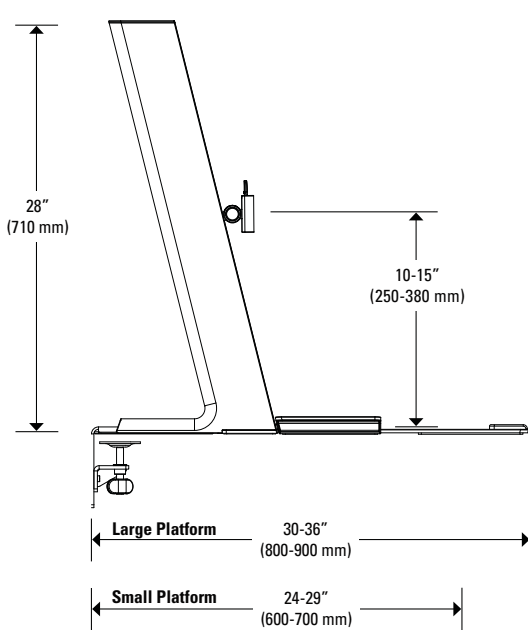

Product Dimensions

Side View

Top View

Color Options

Black with Gray Trim

White with Gray Trim

Specifications

- Cable harness pre-installed for easy plug in and go
- Fully integrated cable management
- Two USB outlets for keyboard/mouse
- 18" (460 mm) platform height adjustment
- 5" (127 mm) single/dual monitor display adjustment
- Work surface clamp has 6" (150 mm) of horizontal adjustment for a 24" (600 mm) up to 36" (900 mm) deep surface
- Work surface clamp attaches to the back edge of a 1/2" (13 mm) up to 2 3/4" (70 mm) thick surface