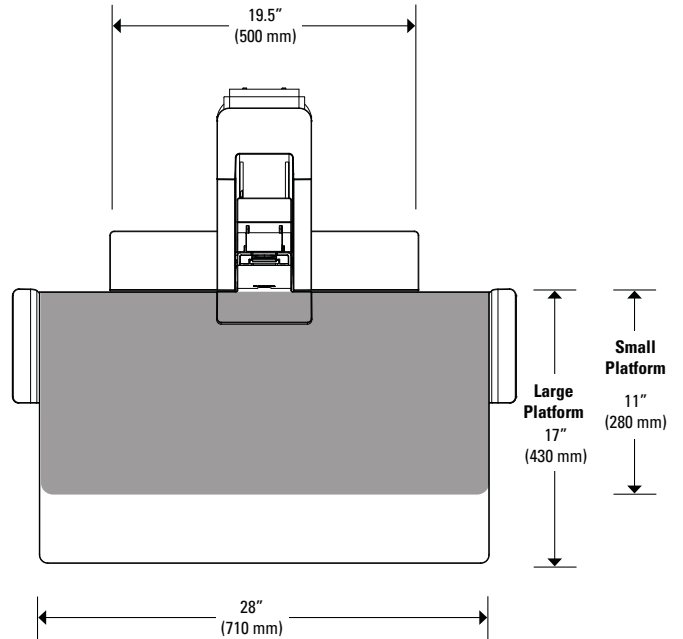

Product Dimensions

Side View

Top View

Color Options

Black with Gray Trim

White with Gray Trim

Specifications

- Cable harness pre-installed for easy plug in and go
- Fully integrated cable management
- Two USB outlets for keyboard/mouse
- 18" (460 mm) platform height adjustment
- 5" (127 mm) single/dual monitor display adjustment
- Work surface clamp has 6" (150 mm) of horizontal adjustment for a 24" (600 mm) up to 36" (900 mm) deep surface
- Work surface clamp attaches to the back edge of a 1/2" (13 mm) up to 2 3/4" (70 mm) thick surface