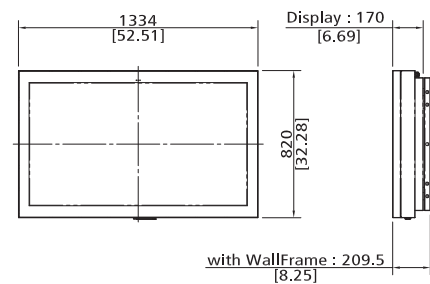

SPECIFICATIONS

Model	Q557MSI	
Panel	Screen Size (diagonal)	55 "
	Active Display Area (inch mm)	47.62 x 26.787 1209.6 x 680.4
	Resolution	1920 x 1080
	Aspect Ratio	16 : 9
	Display Colors	16.7 M
	Brightness (cd/m ² ; typ.)	2,500
	Contrast Ratio	5,000:1
	Response Time (ms; GTG)	8
	Viewing Angle	178°/178°
	Lifetime (hours)	50,000
	Backlight type	LED
	Touch Screen	Response Time (ms)
Interface		USB 2.0
Touch Intensity		Permanent (protected by glass)
Detection Method		PCT
Input	1xVGA 3xHDMI 1xPC audio 1xRS232C 1xUSB(Media Player)	
Media Player (USB)	Movie	MPEG-2 MPEG-4
	Photo	JPEG PNG BMP
	Music	MP3
Power	Operating Voltage	100 – 240VAC
	Consumption (typ.)	500W (Without PC)
	Consumption per nits (max.)	0.16W
	Heater Block (with PC Case)	850W / Peak 1.2KW
Features	Auto Cooling System	Yes
	Auto Heating System	Yes
	Glass	Tempered Glass 8mm
	Anti Reflection Coating	Yes
	Auto Brightness Sensor	Yes
Operation	Temperature (°C)	-30 ~ 50
	Humidity (%)	20 - 80
	Storage (°C)	-40 ~ 60
	OSD Language	10 Lang
Approvals	Ingress Protection	IP65
Dimension	Set (W x H x D), inch mm 52.51 x 32.28 x 8.25 1334 x 820 x 209.5 (with Wall Frame)	
Weight	Set (lb kg) 264.6 120	
Mounting	Wall mounting (Built-in)	
Computer	Option	

DIMENSIONS

[Unit : mm [inch]]

Specifications and design are subject to change without notice. See our website for detailed information.

UPDATE : JUN. 2017