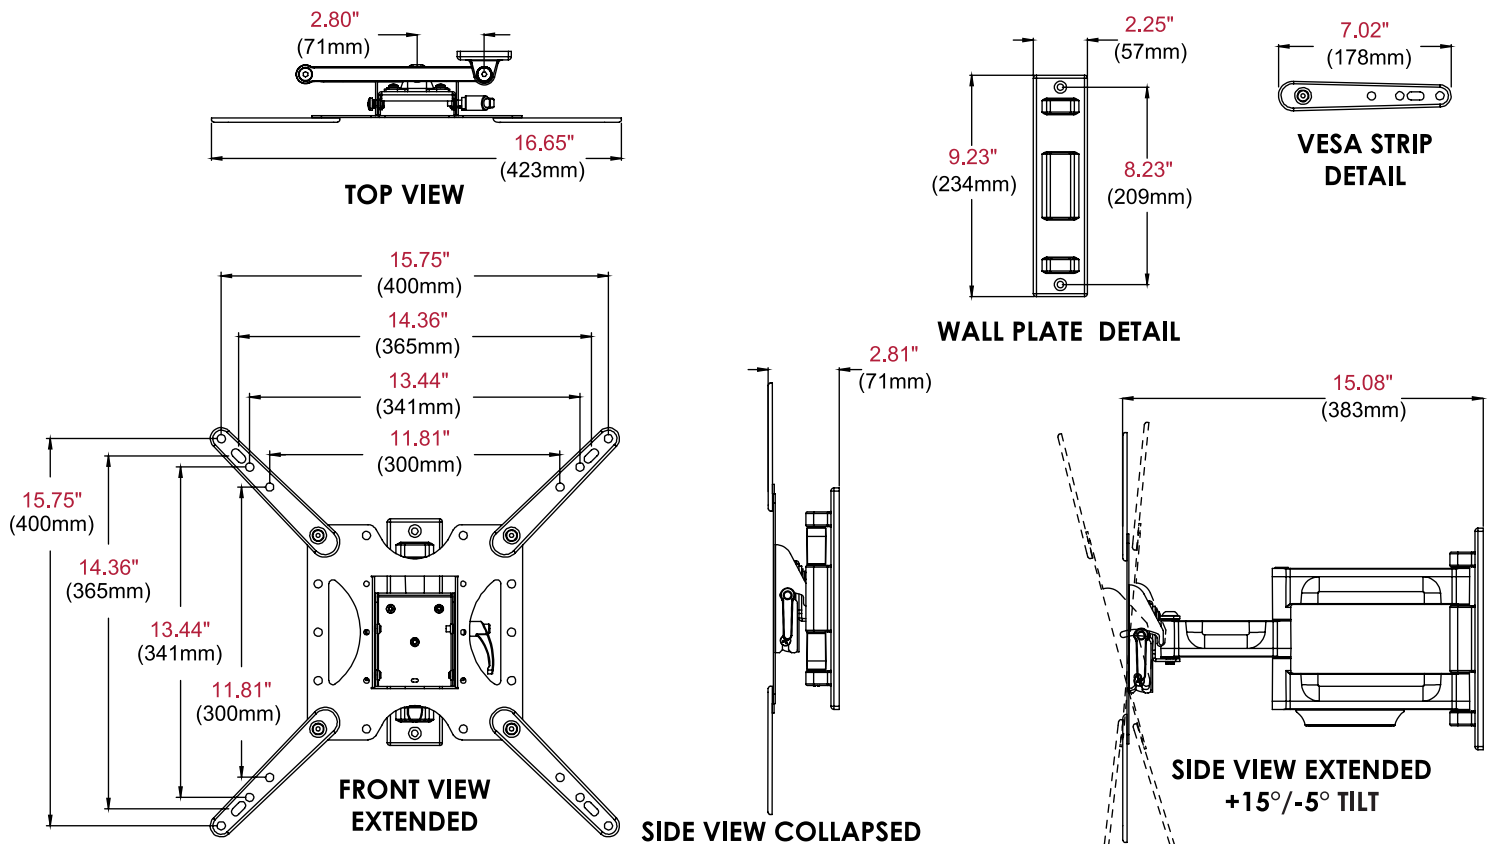

| | |
|--------------|------------------------------------------------------------|
| PA746 | Paramount™ Articulating Wall Mount for 32" to 50" Displays |
|--------------|------------------------------------------------------------|

Product Specifications

| | DIMENSIONS (W x H x D) | PRODUCT WEIGHT | LOAD CAPACITY | FINISH | AVAILABLE COLORS |
|--------------|----------------------------------------------------------|-----------------|---------------|-------------------------------|------------------|
| PA746 | 16.65" x 16.65" x 2.81"-15.08" (423 x 432 x 71-383mm) | 5.40lb (2.45kg) | 80lb (36kg) | Scratch resistant fused epoxy | Gloss black |

Package Specifications

| | PACKAGE SIZE (W x H x D) | PACKAGE SHIP WEIGHT | PACKAGE UPC CODE | PACKAGE CONTENTS | UNITS IN PACKAGE |
|--------------|-----------------------------------------------|---------------------|------------------|-------------------------------------------------------------------------------|------------------|
| PA746 | 10.63" x 3.23" x 11.77" (270 x 82 x 299mm) | 6.85lb (3.11kg) | 735029304258 | Wall mount, wall and display installation hardware, installation instructions | 1 |

Accessories

WSP700/701: Metal Stud Wall Plates for 16"/24" Center Metal Studs

All dimensions = inch (mm)

Architect Specifications

The Paramount™ Articulating Wall Mount shall be a Peerless-AV model PA746 and shall be located where indicated on the plans. Assembly and installation shall be done according to instructions provided by the manufacturer.