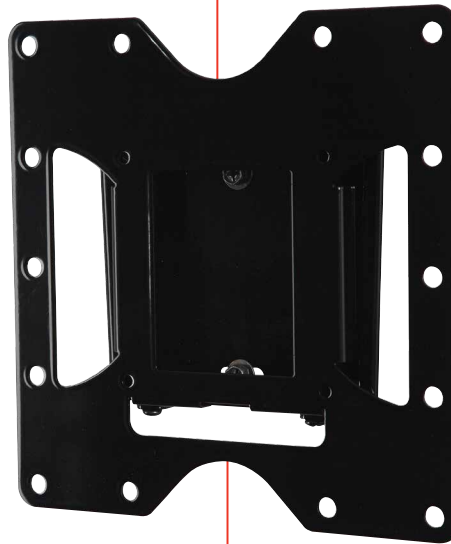

PF632

Mounting Pattern
100, 200 x 100,
or 200 x 200mm

Max Load
80lb
(36kg)

PARAMOUNT™ Flat Wall Mount

FOR 22" TO 43" DISPLAYS*

The Paramount™ series wall mounts provide versatile and multi-functional features. With PF632, a low-profile design positions the display just 0.64" (16mm) from the wall. The Hook-and-Hang™ system offers easy, one-person installation of the display.

- Accommodates 100, 200 x 100, or 200 x 200mm VESA® mounting patterns
- Slim design positions the display only 0.64" (16mm) from the wall
- Display adaptor simply slides into the wall plate for a quick and easy installation
- Includes all necessary wall and display attachment hardware
- Design is UL listed and tested to four times stated load capacity

HOOK-AND-HANG™ INSTALLATION

Display is easily installed by a single person

LOW-PROFILE DESIGN

Creates an aesthetically appealing look

FLEXIBLE MOUNTING LOCATIONS

Mounts to wood stud, concrete, cinder or breeze block

PF632	Paramount™ Flat Wall Mount for 22" to 43" Displays
--------------	--

Product Specifications

	DIMENSIONS (W x H x D)	PRODUCT WEIGHT	LOAD CAPACITY	FINISH	AVAILABLE COLORS
PF632	8.74" x 8.74" x 0.64" (222 x 222 x 16mm)	2.00lb (0.91kg)	80lb (36kg)	Scratch Resistant Fused Epoxy	Gloss Black