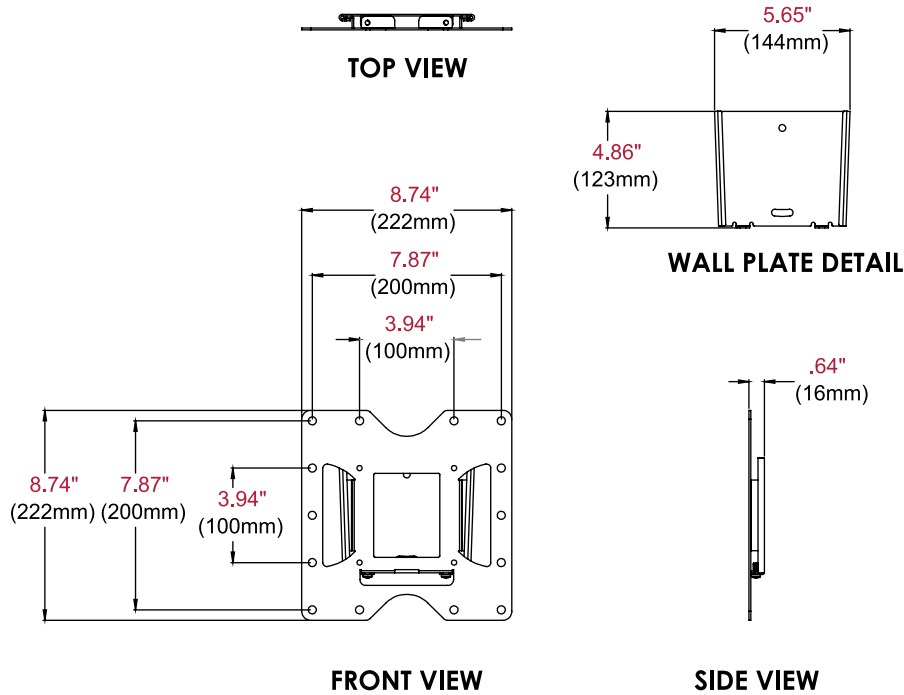

PF632	Paramount™ Flat Wall Mount for 22" to 43" Displays

Product Specifications

	DIMENSIONS (W x H x D)	PRODUCT WEIGHT	LOAD CAPACITY	FINISH	AVAILABLE COLORS
PF632	8.74" x 8.74" x 0.64" (222 x 222 x 16mm)	2.00lb (0.91kg)	80lb (36kg)	Scratch Resistant Fused Epoxy	Gloss Black

Package Specifications

	PACKAGE SIZE (W x H x D)	PACKAGE SHIP WEIGHT	PACKAGE UPC CODE	PACKAGE CONTENTS	UNITS IN PACKAGE
PF632	10.83" x 1.81" x 10.79" (275 x 46 x 274mm)	2.85lb (1.29kg)	735029254386	Wall Mount, Wall and Display Installation Hardware, Installation Instructions	1

Accessories

ACC215: 2-pack Metal Stud Fastener Kit	ESHV models: AV Wall Shelves
ACC4X4: VESA® 400 x 400mm Adaptor Plate	IBA4-W: Easy Mount Recessed Low Voltage Cable Plate
ACC-UCM: Universal AV Component Mount	IBA5-W: Recessed Low Voltage Media Plate with Duplex Surge Suppressor

All dimensions = inch (mm)

Architect Specifications

The Paramount™ Flat Wall Mount shall be a Peerless-AV model PF632 and shall be located where indicated on the plans. Assembly and installation shall be done according to instructions provided by the manufacturer.

Visit peerless-av.com to see the complete line of AV solutions from Peerless-AV, including outdoor displays, wireless, kiosks, digital audio, display mounts, projector mounts, carts/stands, and a full assortment of accessories.

Peerless-AV
2300 White Oak Circle
Aurora, IL 60502 USA
(800) 865-2112
(630) 375-5100
Fax: (800) 359-6500

Peerless-AV EMEA
Unit 3 Watford Interchange
Colonial Way, Watford
Herts, WD24 4WP
United Kingdom
+44 (0) 1923 200100
Fax: +44 (0) 1923 200101

Peerless-AV Latin America
Ave de las Industrias 413
Parque Industrial Escobedo
Escobedo, N.L.,
Mexico 66062
+52 (81) 8384-8300
Fax: +52 (81) 8384-8360