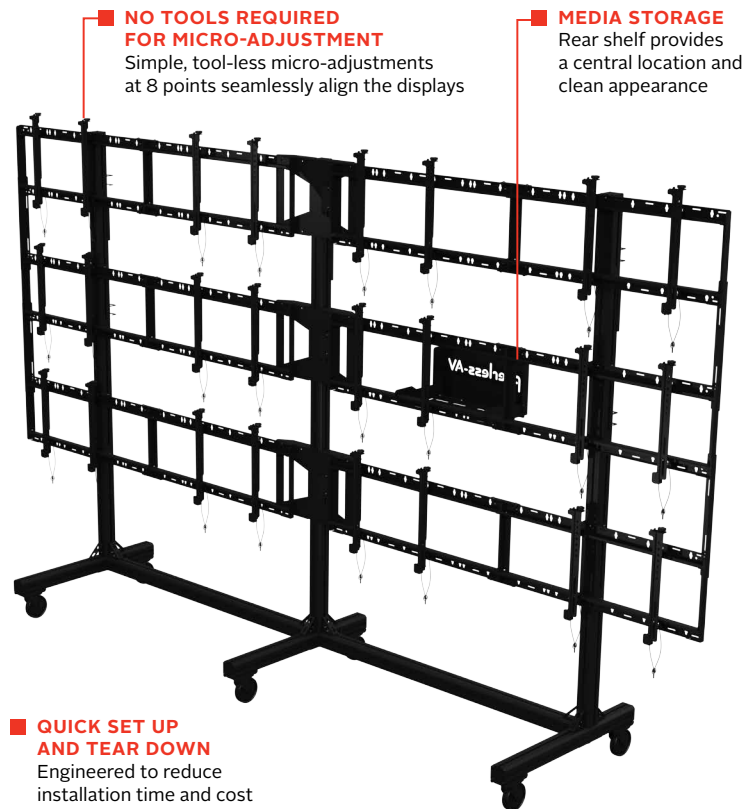

DS-C555-4X3

VESA®
200 x 200 up to
600 x 400mm

Max load
1200lb (545kg)
100lb per display

SMARTMOUNT.

Portable Video Wall Cart 4x3 Configuration

FOR 46" TO 55" DISPLAYS UP TO 5" DEEP (127mm)

Peerless-AV® takes video wall carts to a whole new level of innovation. Designed for modularity, this 4x3 video wall cart configuration allows the user to create a flawless video wall with displays ranging from 46" to 55". This Modular Video Wall Cart offers an 8-point micro-adjustment to create a seamless alignment without the need of tools. With a five-inch lockable caster, the cart becomes secure for safe and easy movement over various flooring surfaces. Designed for a quick set-up and tear down, the cart features a quick-connect latch for adaptors, allowing automatic engagement with mounting rails. Media storage and cable management create a sleek appearance for any application setting. With an overall weight and shipping cost reduction, this Portable Video Wall Cart is the ultimate video wall cart solution.

- Lockable 5" casters enable safe and easy maneuverability over various flooring surfaces
- Rear adjustable cable centralizing brackets keep cables clean and organized for enhanced aesthetics
- Designed for quick set-up and tear down
- Adaptors feature a quick connect latch for automatic engagement with the mounting rails and ease of set-up
- Aluminum frame reduces the overall weight and shipping costs
- VESA® 200 x 200 up to 600 x 400mm compatible
- Designed for displays that are up to 5" deep (127mm)

info@peerless-av.com
peerless-av.com

peerless-AV®
Driving Technology Through Innovation

DS-C555-4X3 SmartMount® Portable Video Wall Cart 4x3 Configuration for 46" to 55" Displays up to 5" deep (127mm)

Product Specifications

	DIMENSIONS (W x H x D)	PRODUCT WEIGHT	LOAD CAPACITY	FINISH	AVAILABLE COLORS
DS-C555-4X3	171.63" x 102.49" x 36.05" (4359 x 2603 x 916mm)	500lb (227kg)	1200lb (545kg) 100lb per display	Powder Coat	Black