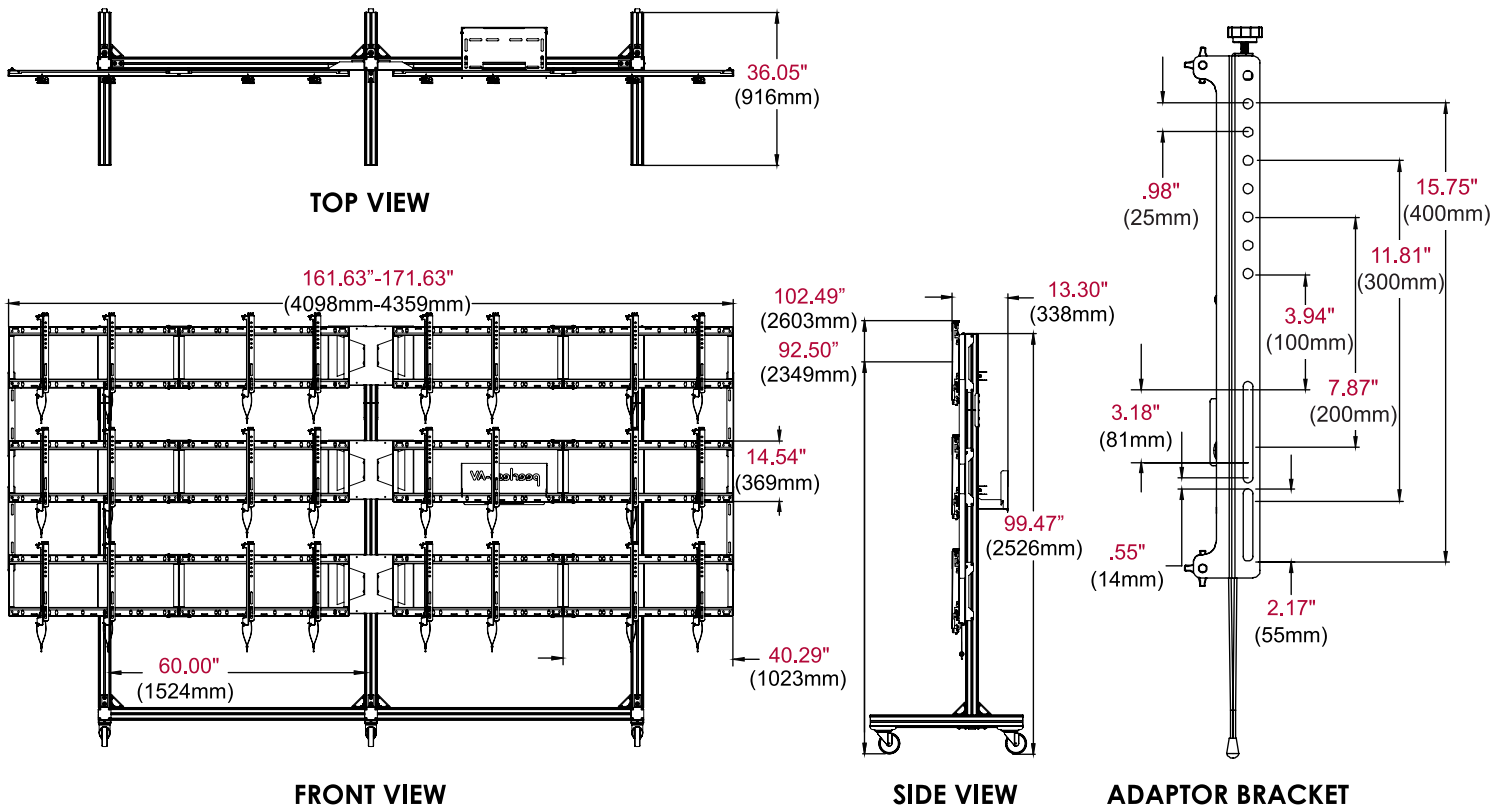

DS-C555-4X3 SmartMount® Portable Video Wall Cart 4x3 Configuration for 46" to 55" Displays up to 5" deep (127mm)

Product Specifications

	DIMENSIONS (W x H x D)	PRODUCT WEIGHT	LOAD CAPACITY	FINISH	AVAILABLE COLORS
DS-C555-4X3	171.63" x 102.49" x 36.05" (4359 x 2603 x 916mm)	500lb (227kg)	1200lb (545kg) 100lb per display	Powder Coat	Black

Package Specifications

	PACKAGE SIZE (W x H x D)	PACKAGE SHIP WEIGHT	PACKAGE UPC CODE	PACKAGE CONTENTS	UNITS IN PACKAGE
DS-C555-4X3	84.00" x 37.50" x 12.50" (2133 x 952 x 317mm)	536lb (243kg)	735029308447	Stand, casters, display adaptors and hardware	1

Accessories

ACC-V800X: Adaptor accessory for 600 x 400 and 800 x 400mm mounting patterns

COMPATIBILITY FORMULA	
Display width ≥ 40.5"	Display Height ≤ 31.0"
Three display widths + mount pattern width ≤ 171"	

All dimensions = **inch** (mm)

Architect Specifications

The Smartmount® Portable Video Wall Cart 4x3 Configuration shall be a Peerless-AV model DS-C555-4X3 and shall be located where indicated on the plans. Assembly and installation shall be done according to instructions provided by the manufacturer.

Visit peerless-av.com to see the complete line of AV solutions from Peerless-AV, including outdoor displays, wireless, kiosks, digital audio, display mounts, projector mounts, carts/stands, and a full assortment of accessories.

Peerless-AV
2300 White Oak Circle
Aurora, IL 60502 USA
(800) 865-2112
(630) 375-5100
Fax: (800) 359-6500

Peerless-AV EMEA
Unit 3 Watford Interchange
Colonial Way, Watford
Herts, WD24 4WP
United Kingdom
+44 (0) 1923 200100
Fax: +44 (0) 1923 200101

Peerless-AV Latin America
Ave de las Industrias 413
Parque Industrial Escobedo
Escobedo, N.L.,
Mexico 66062
+52 (81) 8384-8300
Fax: +52 (81) 8384-8360