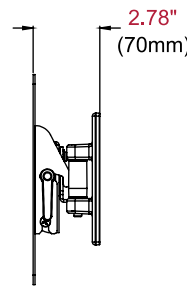

PP740	Paramount™ Pivot Wall Mount for 22" to 40" Displays
--------------	---

Product Specifications

	DIMENSIONS (W x H x D)	PRODUCT WEIGHT	LOAD CAPACITY	FINISH	AVAILABLE COLORS
PP740	10.14" x 8.74" x 2.78"-7.43" (258 x 222 x 70-189mm)	2.75lb (1.25kg)	80lb (36kg)	Scratch resistant fused epoxy	Gloss black

Package Specifications

	PACKAGE SIZE (W x H x D)	PACKAGE SHIP WEIGHT	PACKAGE UPC CODE	PACKAGE CONTENTS	UNITS IN PACKAGE
PP740	10.04" x 2.95" x 12.76" (255 x 75 x 324mm)	4.10lb (1.86kg)	735029256113	Wall mount, wall and display installation hardware, installation instructions	1

Accessories

- WSP700/701:** Metal Stud Wall Plates for 16"/24" Center Metal Studs
- ACC4X4:** VESA® 400 x 400mm Adaptor Plate

All dimensions = inch (mm)

TOP VIEW

WALL PLATE DETAIL

FRONT VIEW

SIDE VIEW COLLAPSED

**SIDE VIEW EXTENDED
+15°/-5° TILT**

Architect Specifications

The Paramount™ Pivot Wall Mount shall be a Peerless-AV model PP740 and shall be located where indicated on the plans. Assembly and installation shall be done according to instructions provided by the manufacturer.