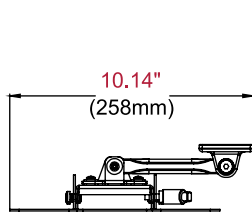

PP740	Paramount™ Pivot Wall Mount for 22" to 40" Displays
--------------	---

Product Specifications

	DIMENSIONS (W x H x D)	PRODUCT WEIGHT	LOAD CAPACITY	FINISH	AVAILABLE COLORS
PP740	10.14" x 8.74" x 2.78"-7.43" (258 x 222 x 70-189mm)	2.75lb (1.25kg)	80lb (36kg)	Scratch resistant fused epoxy	Gloss black

Package Specifications

	PACKAGE SIZE (W x H x D)	PACKAGE SHIP WEIGHT	PACKAGE UPC CODE	PACKAGE CONTENTS	UNITS IN PACKAGE
PP740	10.04" x 2.95" x 12.76" (255 x 75 x 324mm)	4.10lb (1.86kg)	735029256113	Wall mount, wall and display installation hardware, installation instructions	1

Accessories

- WSP700/701:** Metal Stud Wall Plates for 16"/24" Center Metal Studs
- ACC4X4:** VESA® 400 x 400mm Adaptor Plate

All dimensions = inch (mm)

TOP VIEW

WALL PLATE DETAIL

FRONT VIEW

SIDE VIEW COLLAPSED