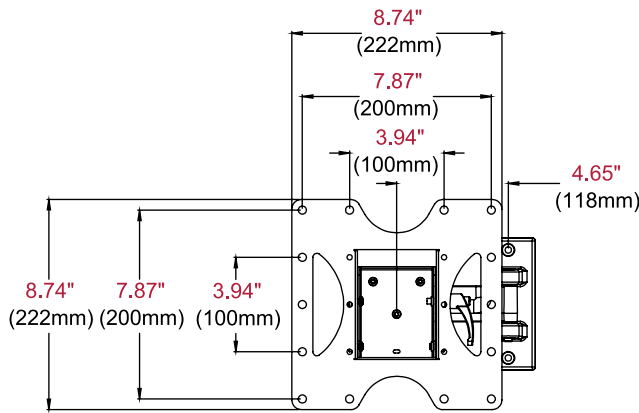

PP740	Paramount™ Pivot Wall Mount for 22" to 40" Displays
--------------	---

Product Specifications

	DIMENSIONS (W x H x D)	PRODUCT WEIGHT	LOAD CAPACITY	FINISH	AVAILABLE COLORS
PP740	10.14" x 8.74" x 2.78"-7.43" (258 x 222 x 70-189mm)	2.75lb (1.25kg)	80lb (36kg)	Scratch resistant fused epoxy	Gloss black

Package Specifications

	PACKAGE SIZE (W x H x D)	PACKAGE SHIP WEIGHT	PACKAGE UPC CODE	PACKAGE CONTENTS	UNITS IN PACKAGE
PP740	10.04" x 2.95" x 12.76" (255 x 75 x 324mm)	4.10lb (1.86kg)	735029256113	Wall mount, wall and display installation hardware, installation instructions	1

Accessories

- WSP700/701:** Metal Stud Wall Plates for 16"/24" Center Metal Studs
- ACC4X4:** VESA® 400 x 400mm Adaptor Plate

All dimensions = inch (mm)

TOP VIEW

WALL PLATE DETAIL

FRONT VIEW

SIDE VIEW COLLAPSED

**SIDE VIEW EXTENDED
+15°/-5° TILT**

Architect Specifications

The Paramount™ Pivot Wall Mount shall be a Peerless-AV model PP740 and shall be located where indicated on the plans. Assembly and installation shall be done according to instructions provided by the manufacturer.