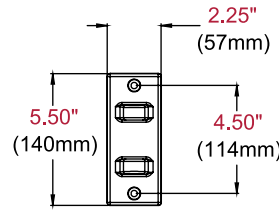

PP740	Paramount™ Pivot Wall Mount for 22" to 40" Displays
--------------	---

Product Specifications

	DIMENSIONS (W x H x D)	PRODUCT WEIGHT	LOAD CAPACITY	FINISH	AVAILABLE COLORS
PP740	10.14" x 8.74" x 2.78"-7.43" (258 x 222 x 70-189mm)	2.75lb (1.25kg)	80lb (36kg)	Scratch resistant fused epoxy	Gloss black

Package Specifications

	PACKAGE SIZE (W x H x D)	PACKAGE SHIP WEIGHT	PACKAGE UPC CODE	PACKAGE CONTENTS	UNITS IN PACKAGE
PP740	10.04" x 2.95" x 12.76" (255 x 75 x 324mm)	4.10lb (1.86kg)	735029256113	Wall mount, wall and display installation hardware, installation instructions	1

Accessories

- WSP700/701:** Metal Stud Wall Plates for 16"/24" Center Metal Studs
- ACC4X4:** VESA® 400 x 400mm Adaptor Plate

All dimensions = inch (mm)

TOP VIEW

WALL PLATE DETAIL

FRONT VIEW

SIDE VIEW COLLAPSED