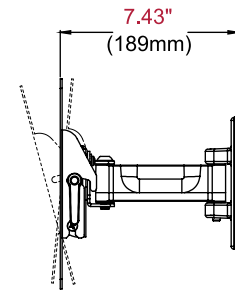

PP740	Paramount™ Pivot Wall Mount for 22" to 40" Displays
--------------	---

Product Specifications

	DIMENSIONS (W x H x D)	PRODUCT WEIGHT	LOAD CAPACITY	FINISH	AVAILABLE COLORS
PP740	10.14" x 8.74" x 2.78"-7.43" (258 x 222 x 70-189mm)	2.75lb (1.25kg)	80lb (36kg)	Scratch resistant fused epoxy	Gloss black

Package Specifications

	PACKAGE SIZE (W x H x D)	PACKAGE SHIP WEIGHT	PACKAGE UPC CODE	PACKAGE CONTENTS	UNITS IN PACKAGE
PP740	10.04" x 2.95" x 12.76" (255 x 75 x 324mm)	4.10lb (1.86kg)	735029256113	Wall mount, wall and display installation hardware, installation instructions	1

Accessories

- WSP700/701:** Metal Stud Wall Plates for 16"/24" Center Metal Studs
- ACC4X4:** VESA® 400 x 400mm Adaptor Plate

All dimensions = inch (mm)

TOP VIEW

WALL PLATE DETAIL

FRONT VIEW

SIDE VIEW COLLAPSED

**SIDE VIEW EXTENDED
+15°/-5° TILT**

Architect Specifications

The Paramount™ Pivot Wall Mount shall be a Peerless-AV model PP740 and shall be located where indicated on the plans. Assembly and installation shall be done according to instructions provided by the manufacturer.