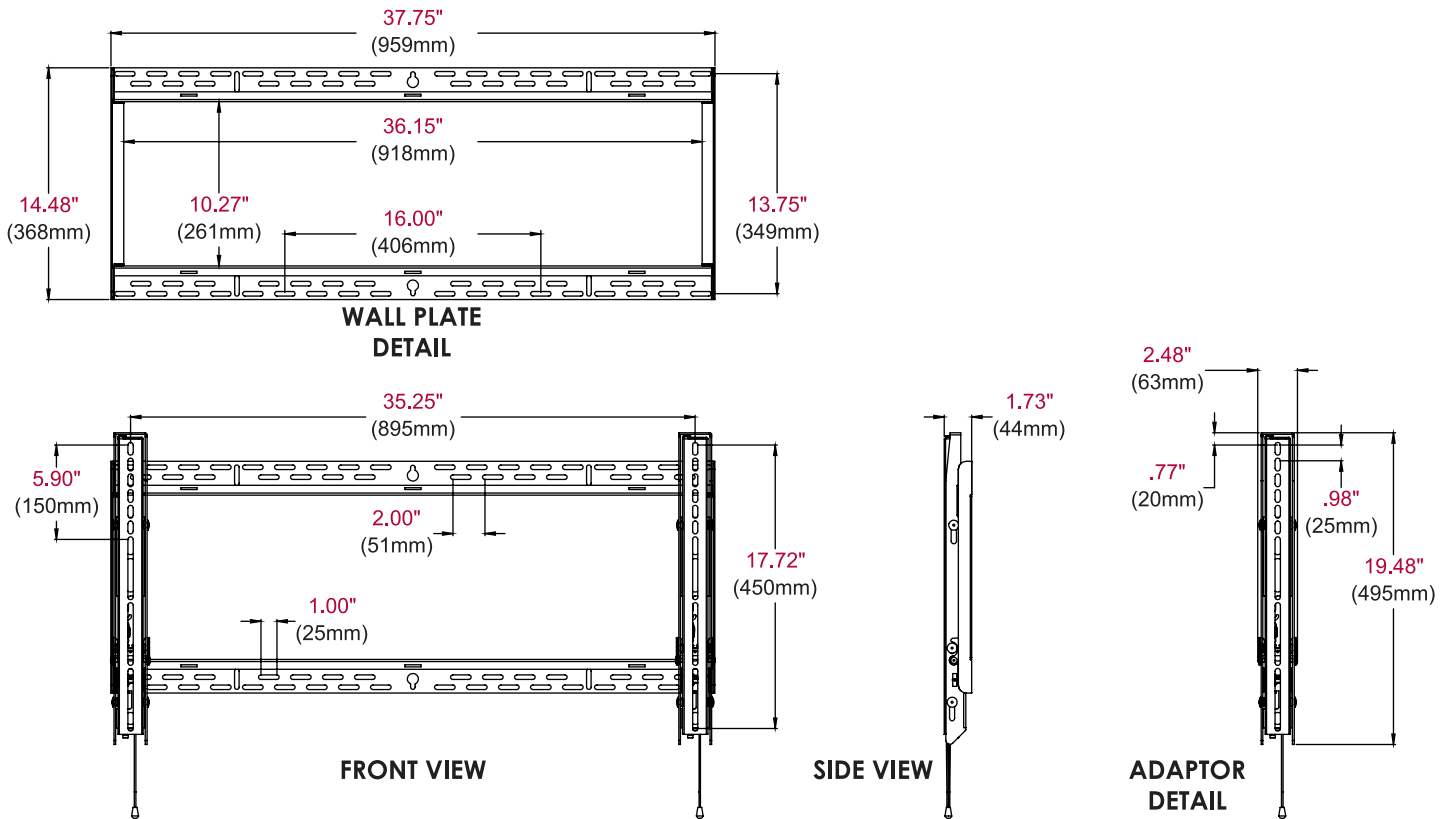

SF670P	SmartMount® Universal Flat Wall Mount for 46" to 90" Displays - Standard Models
SF670	SmartMount® Universal Flat Wall Mount for 46" to 90" Displays - Security Models

Product Specifications

	DIMENSIONS (W x H x D)	PRODUCT WEIGHT	LOAD CAPACITY	FINISH	AVAILABLE COLORS
SF670(P)	37.75" x 19.48" x 1.73" (959 x 495 x 44mm)	13.21lb (6.00kg)	250lb (113kg)	Scratch Resistant Fused Epoxy	Semi-Gloss Black

Package Specifications

	PACKAGE SIZE (W x H x D)	PACKAGE SHIP WEIGHT	PACKAGE UPC CODE	PACKAGE CONTENTS	UNITS IN PACKAGE
SF670(P)	38.60" x 2.30" x 15.40" (980 x 58 x 390mm)	16.21lb (7.35kg)	SF670: 735029242192 SF670P: 735029242208	Wall Mount, Wall and Display Installation Hardware, Installation Instructions	1

Accessories

- **ACC615:** 6-pack Metal Stud Fastener Kit
- **ACC309:** Video Conference Shelf
- **ACC-UCM:** Universal AV Component Mount
- **ESHV models:** AV Wall Shelves
- **IBA4-W:** Easy Mount Recessed Low Voltage Cable Plate

All dimensions = inch (mm)

Architect Specifications

The Smartmount® Universal Flat Wall Mount shall be a Peerless-AV model SF670(P) and shall be located where indicated on the plans. Assembly and installation shall be done according to instructions provided by the manufacturer.

Visit peerless-av.com to see the complete line of AV solutions from Peerless-AV, including outdoor displays, wireless, kiosks, digital audio, display mounts, projector mounts, carts/stands, and a full assortment of accessories.

Peerless-AV
2300 White Oak Circle
Aurora, IL 60502 USA
(800) 865-2112
(630) 375-5100
Fax: (800) 359-6500

Peerless-AV EMEA
Unit 3 Watford Interchange
Colonial Way, Watford
Herts, WD24 4WP
United Kingdom
+44 (0) 1923 200100
Fax: +44 (0) 1923 200101

Peerless-AV Latin America
Ave de las Industrias 413
Parque Industrial Escobedo
Escobedo, N.L.,
Mexico 66062
+52 (81) 8384-8300
Fax: +52 (81) 8384-8360