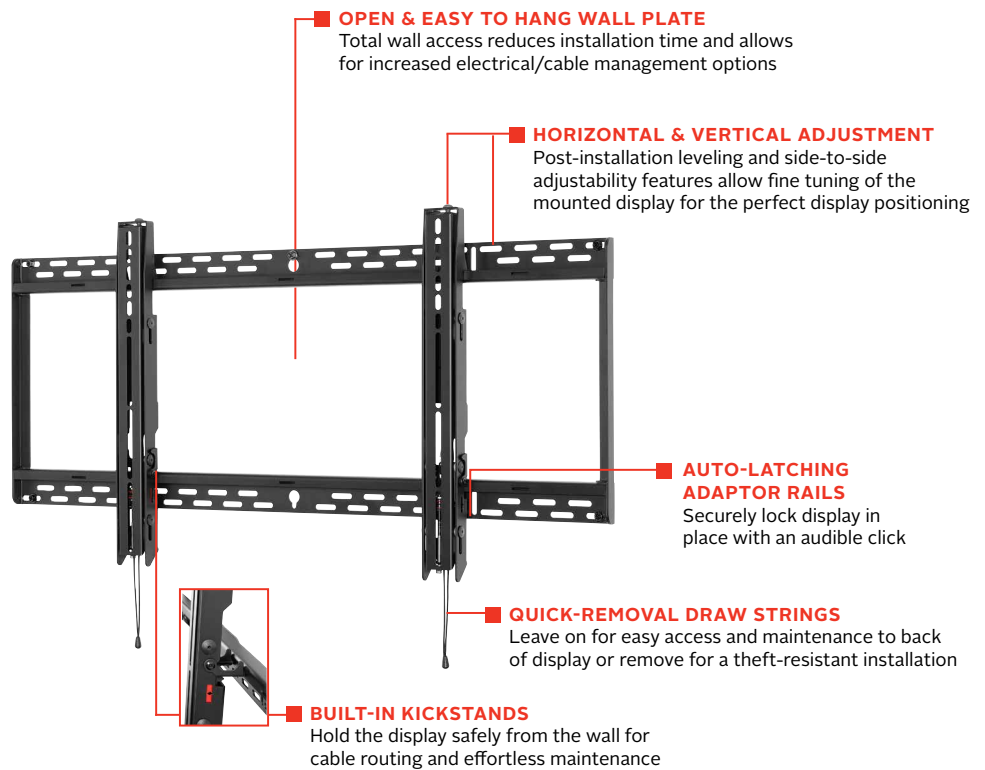

SF670(P)

Mounting Pattern
895 x 450mm
(35.25" x 17.72")

Max Load
250lb
(113kg)

SMARTMOUNT

Universal Flat Wall Mount

FOR 46" TO 90" DISPLAYS

Peerless-AV's SmartMount® Universal Flat Wall Mount delivers an ultra-slim profile designed to hold large displays up to 250lb. Installation and maintenance are made easy with the SF670's robust feature set. Auto-latching adaptor rails automatically secure the display without the use of a tool. The mount's built-in kickstand holds the display safely from the wall during cable routing, while the open wall plate allows for increased electrical and cable management options. Horizontal and vertical display adjustment allow for quick fine-tuning of the mounted display.

- Universal mount fits displays with mounting patterns up to 895 x 450mm (35.25" W x 17.72" H)
- Low-profile design holds display only 1.73" (44mm) from the wall
- Easy hang wall plate allows a bolt to be pre-installed to ease wall plate installation
- Lateral display adjustment up to 11.25" (286mm)
- 1" of post-installation vertical adjustment provides flexibility in the installation
- Includes fastener pack with all necessary mounting and display attachment hardware
- For mounts requiring theft resistant hardware, installed with security tool (included), please purchase SF670
- For mounts requiring standard hardware, installed with a Philips screwdriver, please purchase SF670P

SF670P	SmartMount® Universal Flat Wall Mount for 46" to 90" Displays - Standard Models
SF670	SmartMount® Universal Flat Wall Mount for 46" to 90" Displays - Security Models

Product Specifications

	DIMENSIONS (W x H x D)	PRODUCT WEIGHT	LOAD CAPACITY	FINISH	AVAILABLE COLORS
SF670(P)	37.75" x 19.48" x 1.73" (959 x 495 x 44mm)	13.21lb (6.00kg)	250lb (113kg)	Scratch Resistant Fused Epoxy	Semi-Gloss Black