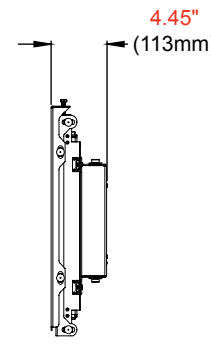

Additional Features

- ✓ Display attaches to the mount in 15° increments from 0° – 360° providing designers with endless creative possibilities
- ✓ Display extends from the wall allowing the user to easily service the video wall
- ✓ Ten points of micro adjustment provide precise video wall alignment
- ✓ Includes security lock out screw to eliminate pull-out ability
- ✓ Accommodates VESA® mounting patterns of 300 x 300, 400 x 200, 400 x 300, 400 x 400, 600 x 400mm
- ✓ Offers up to 90° of swivel for convenient rear access when extended from the wall

DS-VWM770 SmartMount® Special Purpose Video Wall Mount for 46" -70" Displays

Product Specifications

	DIMENSIONS (W x H x D)	PRODUCT WEIGHT	LOAD CAPACITY	FINISH	AVAILABLE COLORS
DS-VWM770	26.94" x 18.79" x 4.45"-12.95" (684 x 477 x 113-329mm)	35lb (15.9kg)	125lb (56kg)	Matte	Black

Package Specifications

	PACKAGE SIZE (W x H x D)	PACKAGE SHIP WEIGHT	PACKAGE UPC CODE	PACKAGE CONTENTS	UNITS IN PACKAGE
DS-VWM770	35.75" x 21.25" x 5.63" (908 x 539 x 143mm)	42.5lb (19.3kg)	735029300120	Wall mount, adaptor and mounting hardware	1

Accessories

ACC-V800X: Adaptor for VESA® 800 x 400mm mounting patterns

All dimensions = inch (mm)

Architect Specifications

The Smartmount® Special Purpose Video Wall Mount shall be a Peerless-AV model DS-VWM770 and shall be located where indicated on the plans. Assembly and installation shall be done according to instructions provided by the manufacturer.