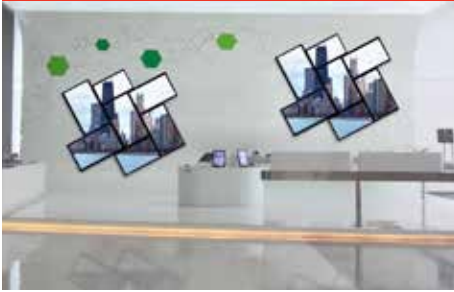

DS-VWM770

Display size
46"-70"

Max load
125lb (56kg)

SMARTMOUNT.

Special Purpose Video Wall Mount

FOR 46" TO 70" DISPLAYS

The DS-VWM770 Special Purpose Video Wall Mount from Peerless-AV allows designers to take video walls to the next level. Displays attach to the mount in 15 degree increments providing designers with an endless array of design possibilities. Ten points of microadjustment delivers the fine tuning needed to create a seamless video wall appearance. In addition, the mount extends from the wall and pivots for quick and convenient rear display access and servicing. Once finished, simply push the display back where it securely clips in the home position.

Additional Features

- ✓ Display attaches to the mount in 15° increments from 0° – 360° providing designers with endless creative possibilities
- ✓ Display extends from the wall allowing the user to easily service the video wall
- ✓ Ten points of micro adjustment provide precise video wall alignment
- ✓ Includes security lock out screw to eliminate pull-out ability
- ✓ Accommodates VESA® mounting patterns of 300 x 300, 400 x 200, 400 x 300, 400 x 400, 600 x 400mm
- ✓ Offers up to 90° of swivel for convenient rear access when extended from the wall

The DS-VWM770 allows you to adjust the mount in 15 degree increments, providing designers with limitless design possibilities.

MULTIPLE MOUNTING ANGLES
Provides endless creative possibilities

PULL-OUT SERVICE ACCESS
Provides easy access to the back of the display for maintenance

PRECISION ALIGNMENT
Simple micro adjustment at 10 points seamlessly align the displays

90° of swivel for convenient rear access when extended from the wall

info@peerless-av.com
peerless-av.com

peerless-AV®