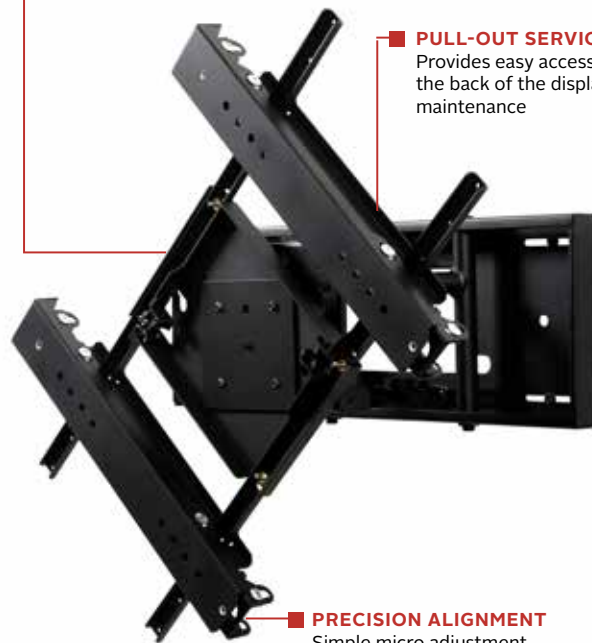

DS-VWM770

Display size
46"-70"

Max load
125lb (56kg)

SMARTMOUNT.

Special Purpose Video Wall Mount

FOR 46" TO 70" DISPLAYS

The DS-VWM770 Special Purpose Video Wall Mount from Peerless-AV allows designers to take video walls to the next level. Displays attach to the mount in 15 degree increments providing designers with an endless array of design possibilities. Ten points of microadjustment delivers the fine tuning needed to create a seamless video wall appearance. In addition, the mount extends from the wall and pivots for quick and convenient rear display access and servicing. Once finished, simply push the display back where it securely clips in the home position.

Additional Features

- ✓ Display attaches to the mount in 15° increments from 0° – 360° providing designers with endless creative possibilities
- ✓ Display extends from the wall allowing the user to easily service the video wall
- ✓ Ten points of micro adjustment provide precise video wall alignment
- ✓ Includes security lock out screw to eliminate pull-out ability
- ✓ Accommodates VESA® mounting patterns of 300 x 300, 400 x 200, 400 x 300, 400 x 400, 600 x 400mm
- ✓ Offers up to 90° of swivel for convenient rear access when extended from the wall

The DS-VWM770 allows you to adjust the mount in 15 degree increments, providing designers with limitless design possibilities.

MULTIPLE MOUNTING ANGLES
Provides endless creative possibilities

PULL-OUT SERVICE ACCESS
Provides easy access to the back of the display for maintenance

PRECISION ALIGNMENT
Simple micro adjustment at 10 points seamlessly align the displays

90° of swivel for convenient rear access when extended from the wall

info@peerless-av.com
peerless-av.com

peerless-AV®