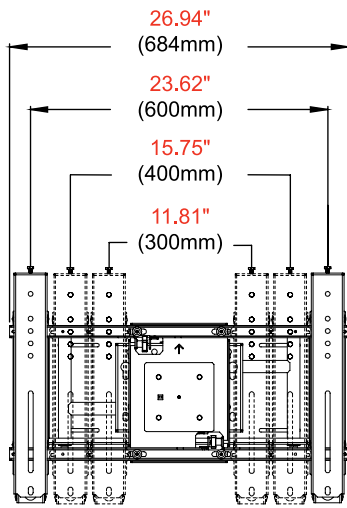

Additional Features

- ✓ Display attaches to the mount in 15° increments from 0° – 360° providing designers with endless creative possibilities
- ✓ Display extends from the wall allowing the user to easily service the video wall
- ✓ Ten points of micro adjustment provide precise video wall alignment
- ✓ Includes security lock out screw to eliminate pull-out ability
- ✓ Accommodates VESA® mounting patterns of 300 x 300, 400 x 200, 400 x 300, 400 x 400, 600 x 400mm
- ✓ Offers up to 90° of swivel for convenient rear access when extended from the wall

DS-VWM770 SmartMount® Special Purpose Video Wall Mount for 46" -70" Displays

Product Specifications

	DIMENSIONS (W x H x D)	PRODUCT WEIGHT	LOAD CAPACITY	FINISH	AVAILABLE COLORS
DS-VWM770	26.94" x 18.79" x 4.45"-12.95" (684 x 477 x 113-329mm)	35lb (15.9kg)	125lb (56kg)	Matte	Black

Package Specifications

	PACKAGE SIZE (W x H x D)	PACKAGE SHIP WEIGHT	PACKAGE UPC CODE	PACKAGE CONTENTS	UNITS IN PACKAGE
DS-VWM770	35.75" x 21.25" x 5.63" (908 x 539 x 143mm)	42.5lb (19.3kg)	735029300120	Wall mount, adaptor and mounting hardware	1

Accessories

ACC-V800X: Adaptor for VESA® 800 x 400mm mounting patterns

All dimensions = inch (mm)

Architect Specifications

The Smartmount® Special Purpose Video Wall Mount shall be a Peerless-AV model DS-VWM770 and shall be located where indicated on the plans. Assembly and installation shall be done according to instructions provided by the manufacturer.