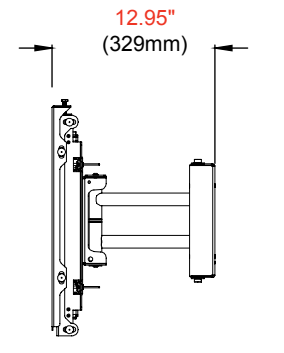

Additional Features

- ✓ Display attaches to the mount in 15° increments from 0° – 360° providing designers with endless creative possibilities
- ✓ Display extends from the wall allowing the user to easily service the video wall
- ✓ Ten points of micro adjustment provide precise video wall alignment
- ✓ Includes security lock out screw to eliminate pull-out ability
- ✓ Accommodates VESA® mounting patterns of 300 x 300, 400 x 200, 400 x 300, 400 x 400, 600 x 400mm
- ✓ Offers up to 90° of swivel for convenient rear access when extended from the wall

DS-VWM770 SmartMount® Special Purpose Video Wall Mount for 46" -70" Displays

Product Specifications

	DIMENSIONS (W x H x D)	PRODUCT WEIGHT	LOAD CAPACITY	FINISH	AVAILABLE COLORS
DS-VWM770	26.94" x 18.79" x 4.45"-12.95" (684 x 477 x 113-329mm)	35lb (15.9kg)	125lb (56kg)	Matte	Black

Package Specifications

	PACKAGE SIZE (W x H x D)	PACKAGE SHIP WEIGHT	PACKAGE UPC CODE	PACKAGE CONTENTS	UNITS IN PACKAGE
DS-VWM770	35.75" x 21.25" x 5.63" (908 x 539 x 143mm)	42.5lb (19.3kg)	735029300120	Wall mount, adaptor and mounting hardware	1

Accessories

ACC-V800X: Adaptor for VESA® 800 x 400mm mounting patterns

All dimensions = inch (mm)

Architect Specifications

The Smartmount® Special Purpose Video Wall Mount shall be a Peerless-AV model DS-VWM770 and shall be located where indicated on the plans. Assembly and installation shall be done according to instructions provided by the manufacturer.