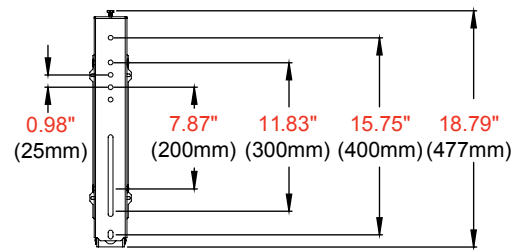

DS-VWM770 SmartMount® Special Purpose Video Wall Mount for 46" -70" Displays

Product Specifications

	DIMENSIONS (W x H x D)	PRODUCT WEIGHT	LOAD CAPACITY	FINISH	AVAILABLE COLORS
DS-VWM770	26.94" x 18.79" x 4.45"-12.95" (684 x 477 x 113-329mm)	35lb (15.9kg)	125lb (56kg)	Matte	Black

Package Specifications

	PACKAGE SIZE (W x H x D)	PACKAGE SHIP WEIGHT	PACKAGE UPC CODE	PACKAGE CONTENTS	UNITS IN PACKAGE
DS-VWM770	35.75" x 21.25" x 5.63" (908 x 539 x 143mm)	42.5lb (19.3kg)	735029300120	Wall mount, adaptor and mounting hardware	1

Accessories

ACC-V800X: Adaptor for VESA® 800 x 400mm mounting patterns

All dimensions = inch (mm)

Architect Specifications

The Smartmount® Special Purpose Video Wall Mount shall be a Peerless-AV model DS-VWM770 and shall be located where indicated on the plans. Assembly and installation shall be done according to instructions provided by the manufacturer.

Visit peerless-av.com to see the complete line of AV solutions from Peerless-AV, including outdoor displays, wireless, kiosks, digital audio, display mounts, projector mounts, carts/stands, and a full assortment of accessories.

Peerless-AV
2300 White Oak Circle
Aurora, IL 60502 USA
(800) 865-2112
(630) 375-5100
Fax: (800) 359-6500

Peerless-AV Europe
Unit 3 Watford Interchange
Colonial Way, Watford
Herts, WD24 4WP
United Kingdom
+44 (0) 1923 200100
Fax: +44 (0) 1923 200101

Peerless-AV de México
Ave de las Industrias 413
Parque Industrial Escobedo
Escobedo, N.L.,
Mexico 66050
+52 (81) 8384-8300
Fax: +52 (81) 8384-8360