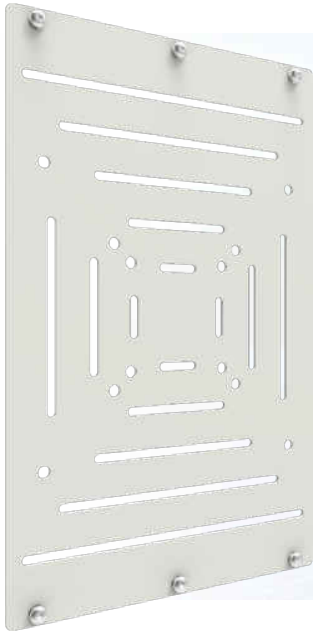

## Mount for PC

### **062.2883 Business & VC trolley build-in VESA 75-100-200 for PC**

This mount for a NUK or mini PC, thin client or other equipment is suitable for installation in our Business trolleys and stands. It contains small VESA patterns, plus universal patterns, to fasten the appliance; it is hereby fastened in the housing (away from sight).

These trolleys & stands have a luxurious look and feel and offer the space to easily place your peripheral equipment out of sight in the enclosure. Available are several accessories to build-in such equipment and for a VideoConference camera/laptop or a soundbar are easy to mount adapters available.

Mount for PC

Features

**Maximum length:** 364x350x116 mm

**Weight:** 1.40 kg

**Colour:** White

**Maximum load:** 10 kg

**Type bracket/interface:** Universal

**Range bracket/interface:** VESA 75 ~ 200