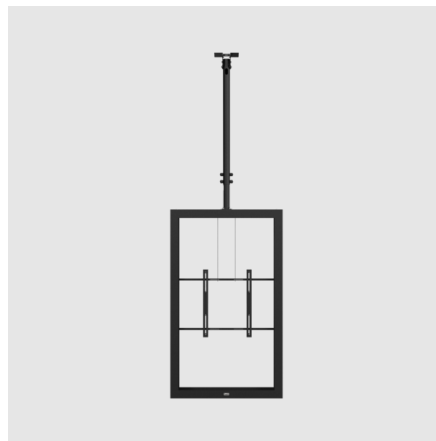

FUNC CEILING FOR CASING TM

Strong function with extended possibilities

The perfect fit for Casing Ceiling Top Mounted

The Func Ceiling for Casing TM is a ceiling plate with an extendable pipe, especially made for our Casing Ceiling Top Mounted. It is both strong and neat. Several pipes can be mounted together, up to approximately 7 meters length.

ARTICLE NUMBER

02-118-2

Func Ceiling for Casing TM DG

INFO

PLACEMENT	Ceiling
MAX WEIGHT [KG]	50
WARRANTY [YEARS]	5

PRODUCT VARIATIONS

02-118-1 - FUNC CEILING FOR CASING T M BLACK

02-118-2 - FUNC CEILING FOR CASING T M DG