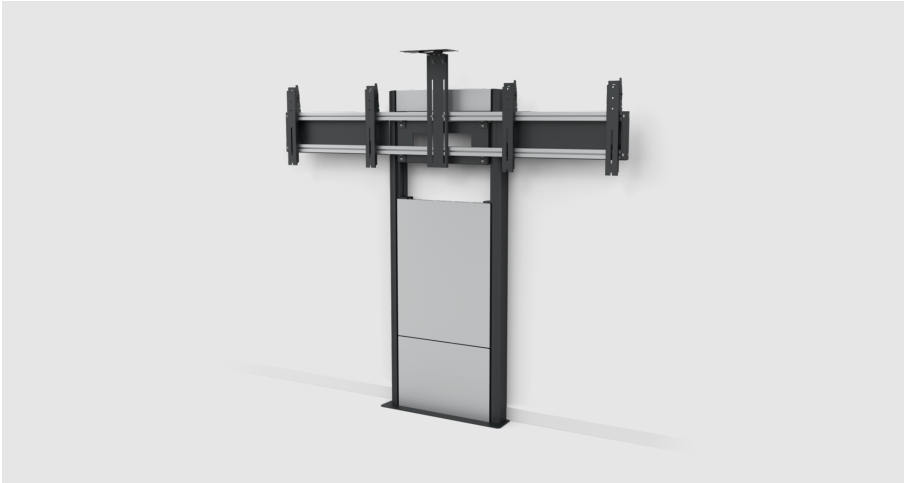

PRESENCE WALL/FLOOR VIDEO CONFERENCE

Let the floor take the pressure

A smart way to mount heavy displays on regular walls

Do you need to mount a large and heavy display or a touch display on a regular wall? With a quick, easy and stylish installation too?

SMS Presence Wall/Floor Video Conference makes it all possible, a perfect support in the lobby area or conference room.

The smart design shifts the weight to the floor, and furthermore, the stand itself uses very little floor space - perfect in small spaces where a bracket with legs would be in the way.

The product is extensively premounted for easy installation.

Fine adjustment possibilities allows for edge-to-edge mounting of displays. The displays can be locked with the accompanying locking screw for personal safety, or with a padlock (not included) to provide increased protection from theft. The design is protected.

Maximum display weight is 60 kg per display - total 120 kg.

ARTICLE NUMBER

C591U004-2A0
SMS Presence W/F VC Fixed

INCLUDED PRODUCTS

SMS Presence W/F Fixed Body
1 x C591U003-2A1
SMS Presence Mob VC Holder
1 x C5-11U004-2-A-3