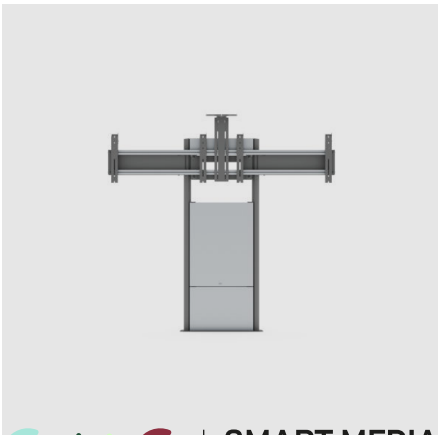

PRESENCE WALL/FLOOR VIDEO CONFERENCE

Let the floor take the pressure

A smart way to mount heavy displays on regular walls

Do you need to mount a large and heavy display or a touch display on a regular wall? With a quick, easy and stylish installation too?

SMS Presence Wall/Floor Video Conference makes it all possible, a perfect support in the lobby area or conference room.

The smart design shifts the weight to the floor, and furthermore, the stand itself uses very little floor space - perfect in small spaces where a bracket with legs would be in the way.

The product is extensively premounted for easy installation.

Fine adjustment possibilities allows for edge-to-edge mounting of displays. The displays can be locked with the accompanying locking screw for personal safety, or with a padlock (not included) to provide increased protection from theft. The design is protected.

Maximum display weight is 60 kg per display - total 120 kg.

ARTICLE NUMBER

C591U004-2A0
SMS Presence W/F VC Fixed

INCLUDED PRODUCTS

SMS Presence W/F Fixed Body
1 x C591U003-2A1
SMS Presence Mob VC Holder
1 x C5-11U004-2-A-3