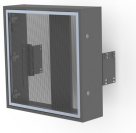

SMS Presence Wall/Floor makes it all possible, a perfect support in the lobby area or conference room. The smart design shifts the weight to the floor. The stand itself uses very little floor space and is perfect in small spaces where a bracket with legs are in the way. The SMS Presence Wall/Floor is extensively premounted for easy installation.

Cables and peripherals are hidden inside.

ARTICLE NUMBER

C591U003-2A0
SMS Presence W/F Fixed

INCLUDED PRODUCTS

SMS Presence W/F Fixed Body
1 x C591U003-2A1
SMS Presence W/F Fixed Holder
1 x C511U010-2A2

INFO

PLACEMENT	Wall/Floor
ROTATION	Landscape
LOCKABLE	Yes
VESA HORIZONTAL	200 - 800
VESA VERTICAL	100 - 400
MAX WEIGHT [KG]	150
SCREEN SIZE	46 inch and up
WARRANTY [YEARS]	5

ACCESSORIES

PRESENCE CAMERA SHELF

PR100001

SMS PRESENCE VESA BARS 600

PR210201

SMS PRESENCE TOWER BOX - WALL/FLOOR

C5-21U004-2-A

SMS PRESENCE TOWER BOX - MOBILE

C5-21U006-2-A