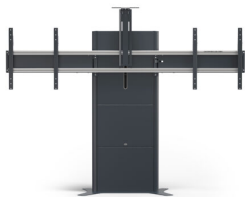

GALLERY IMAGES