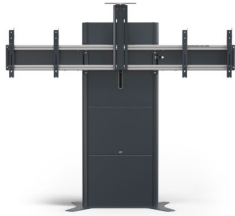

GALLERY IMAGES