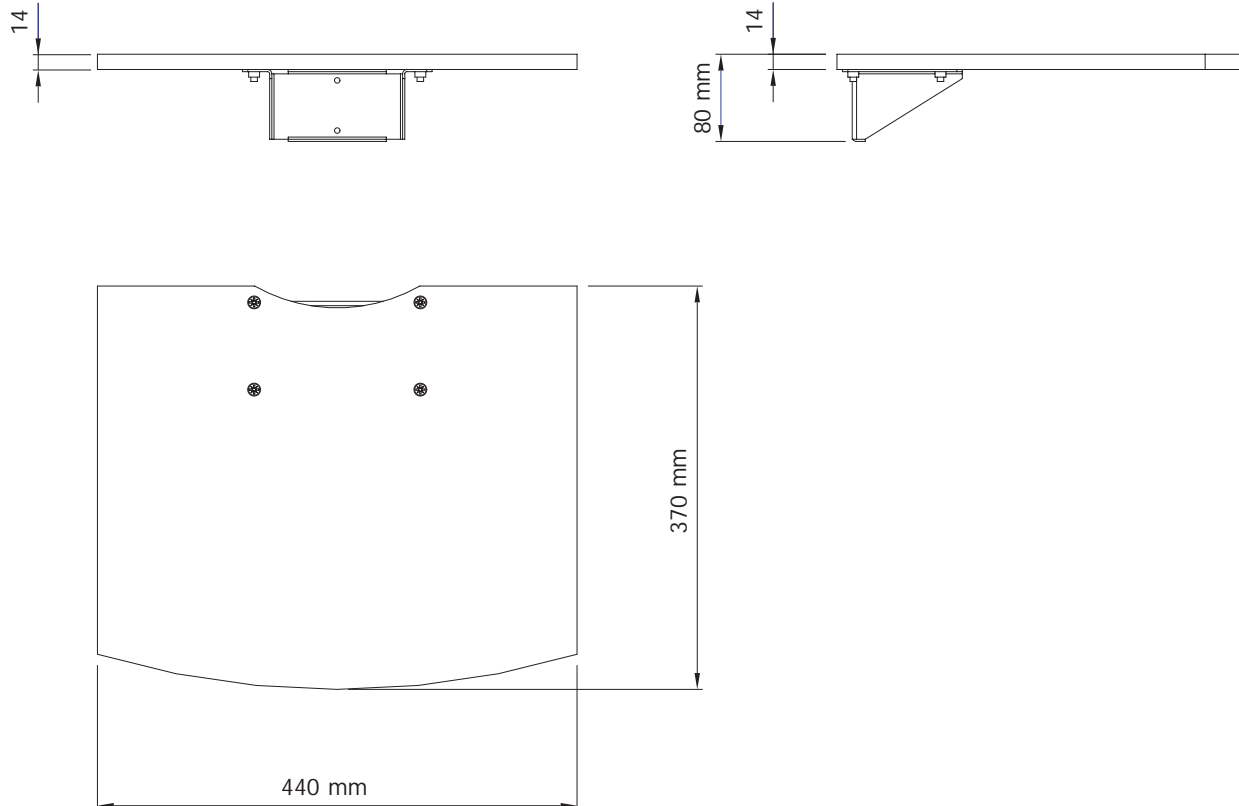

SHELVES (MIDDLE AND LIGHTWEIGHT)

INFO

- Color: Black, grey, birch, beech, plexiglas
- Max load: 12 kg

Note: Holding console is included.

ART. NO

FS040001
FS040002
FS040003
FS040004
FS040005

DESCRIPTION

Flatscreen Shelf M/L Black
Flatscreen Shelf M/L Grey
Flatscreen Shelf M/L Beech
Flatscreen Shelf M/L Birch
Flatscreen Shelf M/L Plexiglas

SMART MEDIA SOLUTIONS

www.SmartMediaSolutions.se