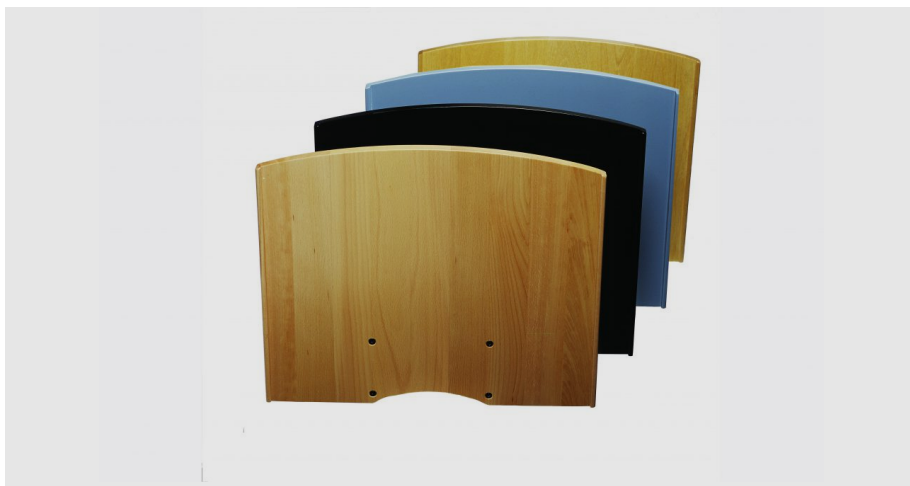

## SHELF M/L

Perfect for media equipment.

This shelf is the excellent choice for your media equipment. The SMS Shelf M/L adds extra function to our M series floorstands (suitable for the [SMS FM ST](#) and the [SMS FM MST](#)). The shelves are made out of solid mdf board and available in black or grey colour.

### ARTICLE NUMBER

FS040002-P0  
Flatscreen shelf M/L Grey