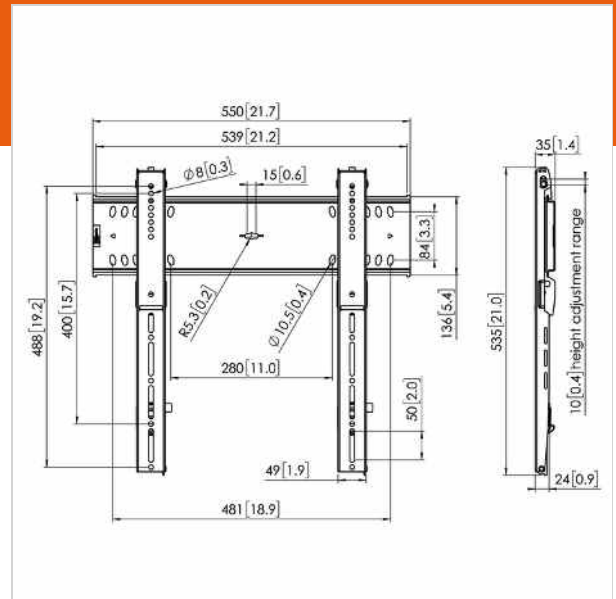

### Key benefits

- TÜV certified
- TÜV certified
- Easy levelling and installation
- Self-centering display bolts

The PFW 6400 is a sturdy and at the same time elegant fixed wall mount. It features an aesthetically integrated lock whilst maintaining a depth of only 35 mm. The mount can hold displays from 46 to 65 inch, weighing up to 100 kg.

## Specifications

### Product specifications

Product type number	PFW 6400
Article number (SKU)	7364000
Colour	Black
EAN single box	8712285334122
TÜV certified	Yes
Guarantee	5 years
Min. screen size (inch)	46
Max. screen size (inch)	65
Max. weight load (kg)	100
Max. display weight (kg)	Up to 100 kg
Min. hole pattern	75mm x 75mm
Max. hole pattern	400mm x 400mm
Max. bolt size	M8
Max. height of interface (mm)	536
Max. width of interface (mm)	550